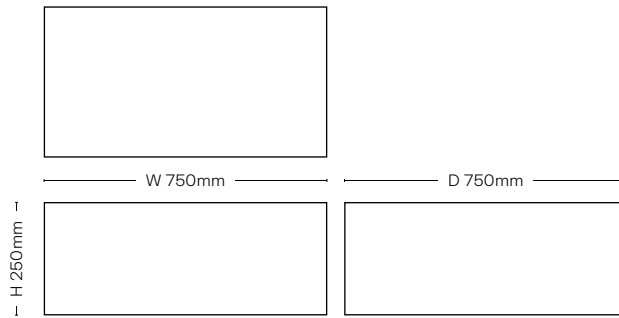

LOW PLINTH

Technical Drawing

Info

A Low Plinth features striking edges thare seamless and bookmatched. Suited as a coffee table. The range includes a variety of sizes and finishes.

Production

Handmade by highly skilled and local stonemasons. Each piece is made to order, crafted using recycled stone only.

Finish

- Viola calacatta.
  Other stones available upon request.
- Honed finish.
- This piece has a hollow insert.

Dimensions

W 750mm
D 750mm
H 250mm

Custom sizes are available upon request.

Enquiries

ciao@justadele.com.au