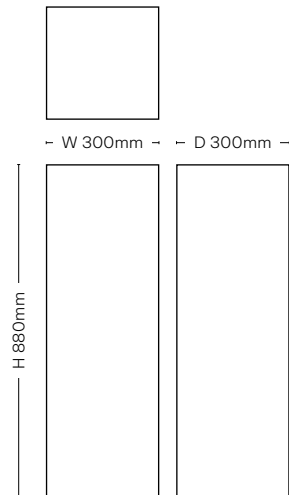

## Technical Drawing

---

Production	Handmade by highly skilled and local stonemasons. Each piece is made to order, crafted using recycled stone only.
Finish	<ul style="list-style-type: none"><li>– Viola Calacatta, travertine or bianco carrara. Other stones available upon request.</li><li>– Honed finish.</li><li>– This piece has a hollow insert.</li></ul>
Dimensions	<p>W 300mm D 300mm H 880mm</p> <p>Custom sizes are available upon request.</p>