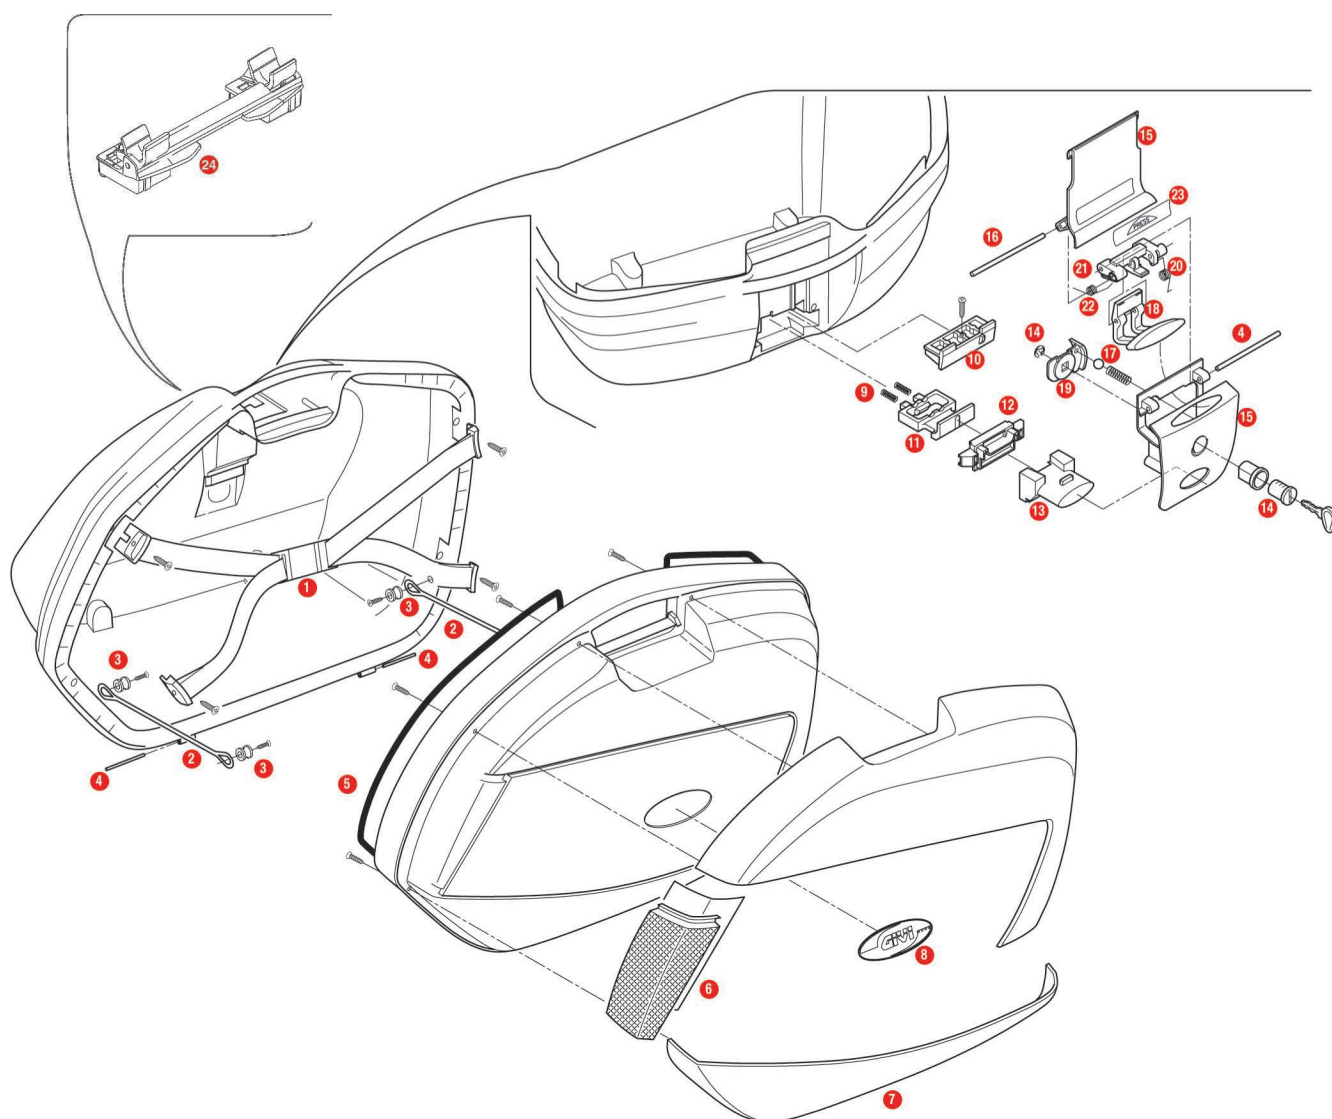

## V35 / V35 TECH

1	Z1462R	Elastic belt	€	15,00
2	Z115R	Stop bag opening yarn, 2 pcs.	€	4,00
3	Z112R	Red pulley, 4 pcs.	€	5,00
4	Z769	Black lock lining	€	9,00
5	Z1424R	Reflectors (right and left)	€	12,00
	Z1424TR	Reflectors with silver bottom, right and left (for V35 TECH)	€	12,00
7	Z1426R	Low cover (right and left)	€	49,00
8	ZV45	V46/V35 emblem	€	5,00
9	Z109	Long bolt springs	€	3,00

11	Z106	Bolt	€	12,00
13	Z645R	Push button red	€	5,00
14	Z661	Key locks with corresponding bush with red handle	€	17,00
19	Z640R	Plate below lock for standard key	€	5,00
24	Z1387R	Pair of rotational rear clamps	€	25,00
	Z35FNMDX	Right bottom-shell (mounted)	€	198,00
	Z35FNMSX	Left bottom-shell (mounted)	€	198,00
	Z35CNMDX	Right top-shell (mounted)	€	128,00
	Z35CNMSX	Left top-shell (mounted)	€	128,00
	Z641NTM	Lock set (for top case V46NT TECH)	€	32,00