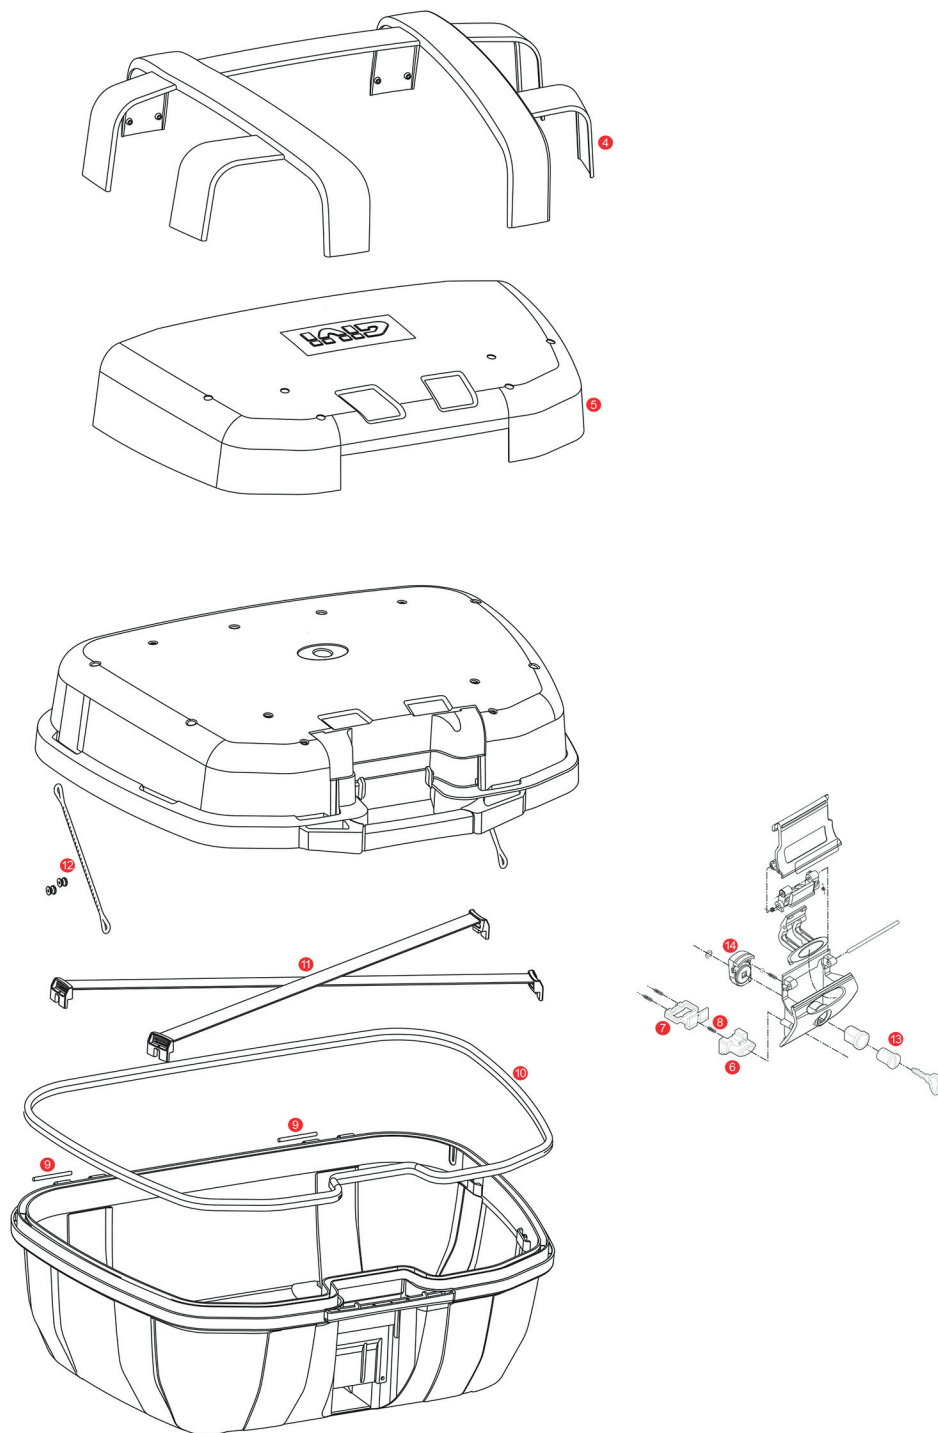

TRK52N / TRK52B TREKKER

| | | | | |
|---|---------|-----------------------------|---|-------|
| 6 | Z645CR | Opening push button chromed | € | 9,00 |
| 7 | Z1782CR | Bolt | € | 12,00 |
| 8 | Z191R | Push button spring, 1 pcs. | € | 1,80 |

| | | | | |
|----|-------|-----------------------------|---|------|
| 9 | Z590R | Pin. Medium, 2 pcs. | € | 4,00 |
| 12 | Z599 | Nylon stop bag opening yarn | € | 3,00 |