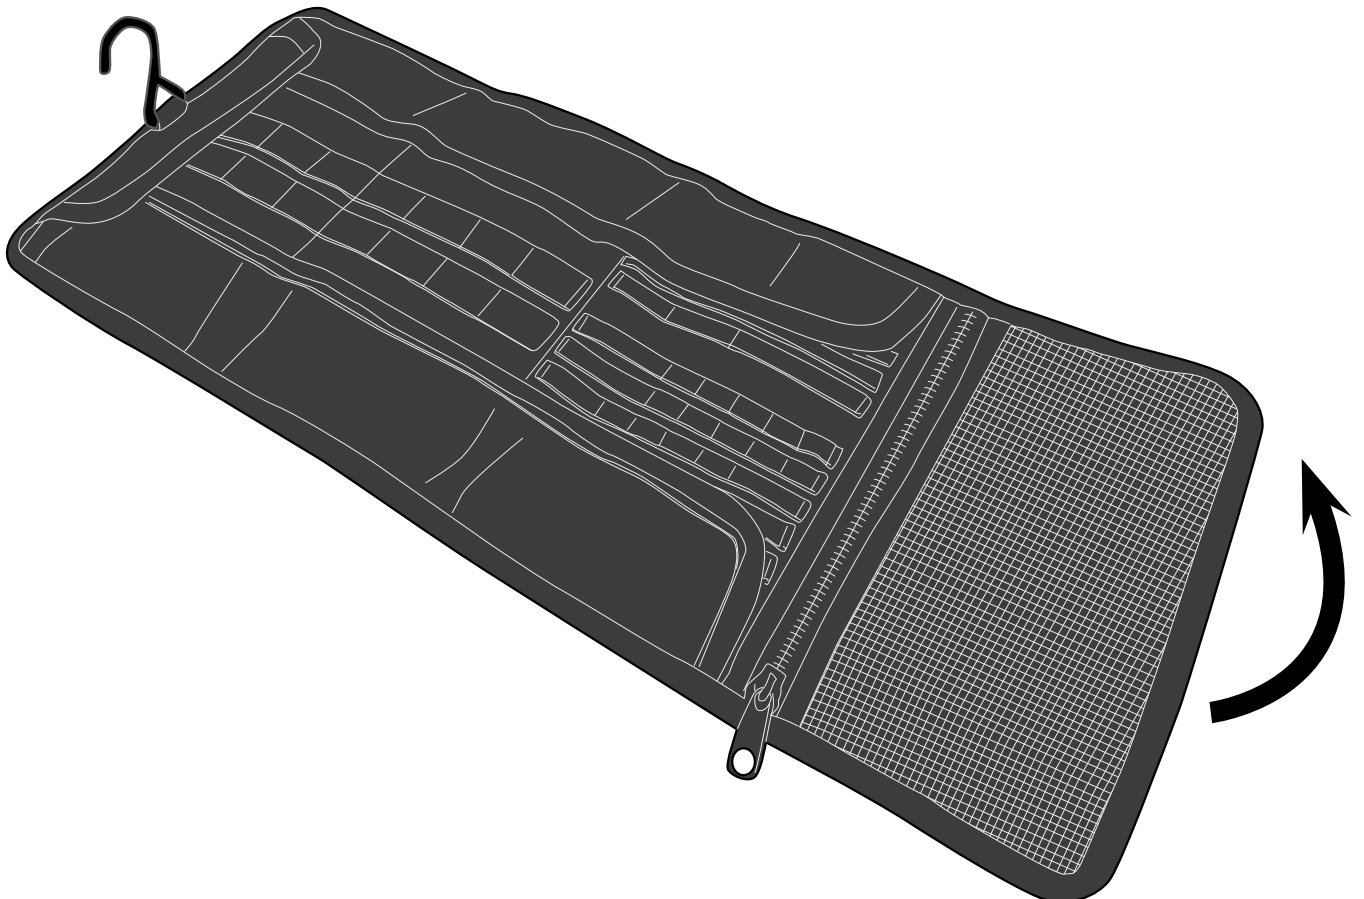

T515

BORSA ARROTOLABILE CON SCOMPARTO PORTA ATTREZZI - ROLL-TOP BAG WITH TOOL COMPARTMENT - ROLL-UP TASCHE MIT WERKZEUGFÄCHERN -
SACOCHÉ PORTE OUTIL - BOLSA ENROLLABLE CON COMPARTIMENTO PORTA UTENSILIOS