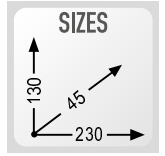

T515

BORSA ARROTOLABILE CON SCOMPARTO PORTA ATTREZZI - ROLL-TOP BAG WITH TOOL COMPARTMENT - ROLL-UP TASCHE MIT WERKZEUGFÄCHERN -
SACOCHÉ PORTE OUTIL - BOLSA ENROLLABLE CON COMPARTIMENTO PORTA UTENSILIOS