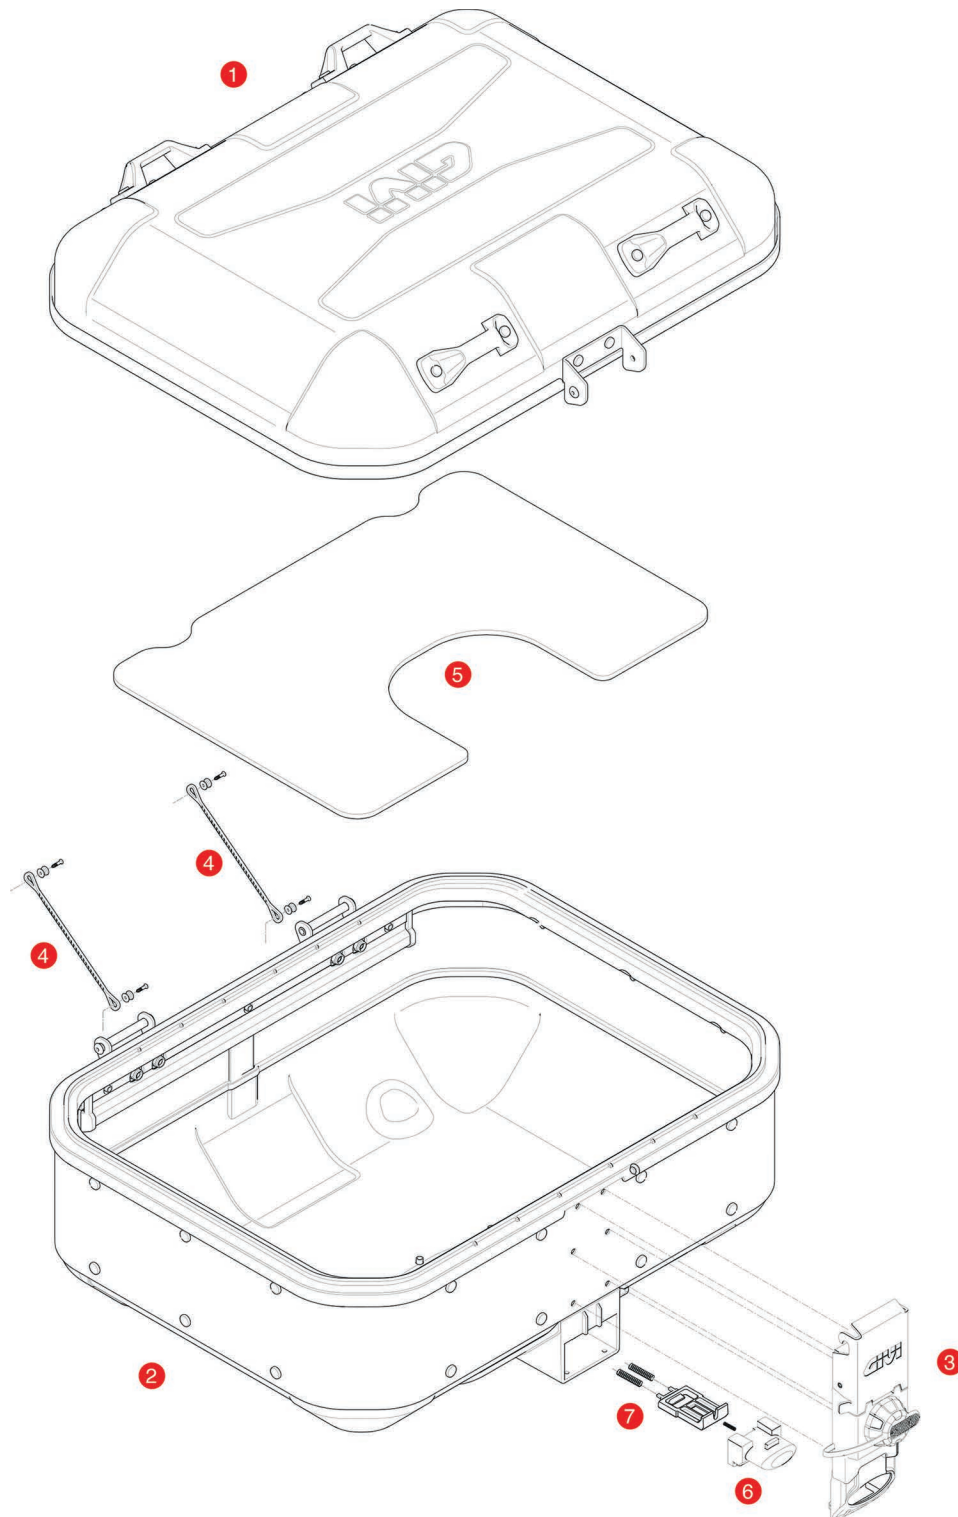

## DLM46 / DLM30 TREKKER DOLOMITI

4	Z115R	Stop bag opening yarn, 2 pcs.	€	4,00
6	Z645CR	Opening push button chromed	€	9,00

7	Z1782CR	Bolt with springs	€	12,00
	SL101	Security lock set including cylinder, 2 keys, bush and under lock platelets	€	22,00