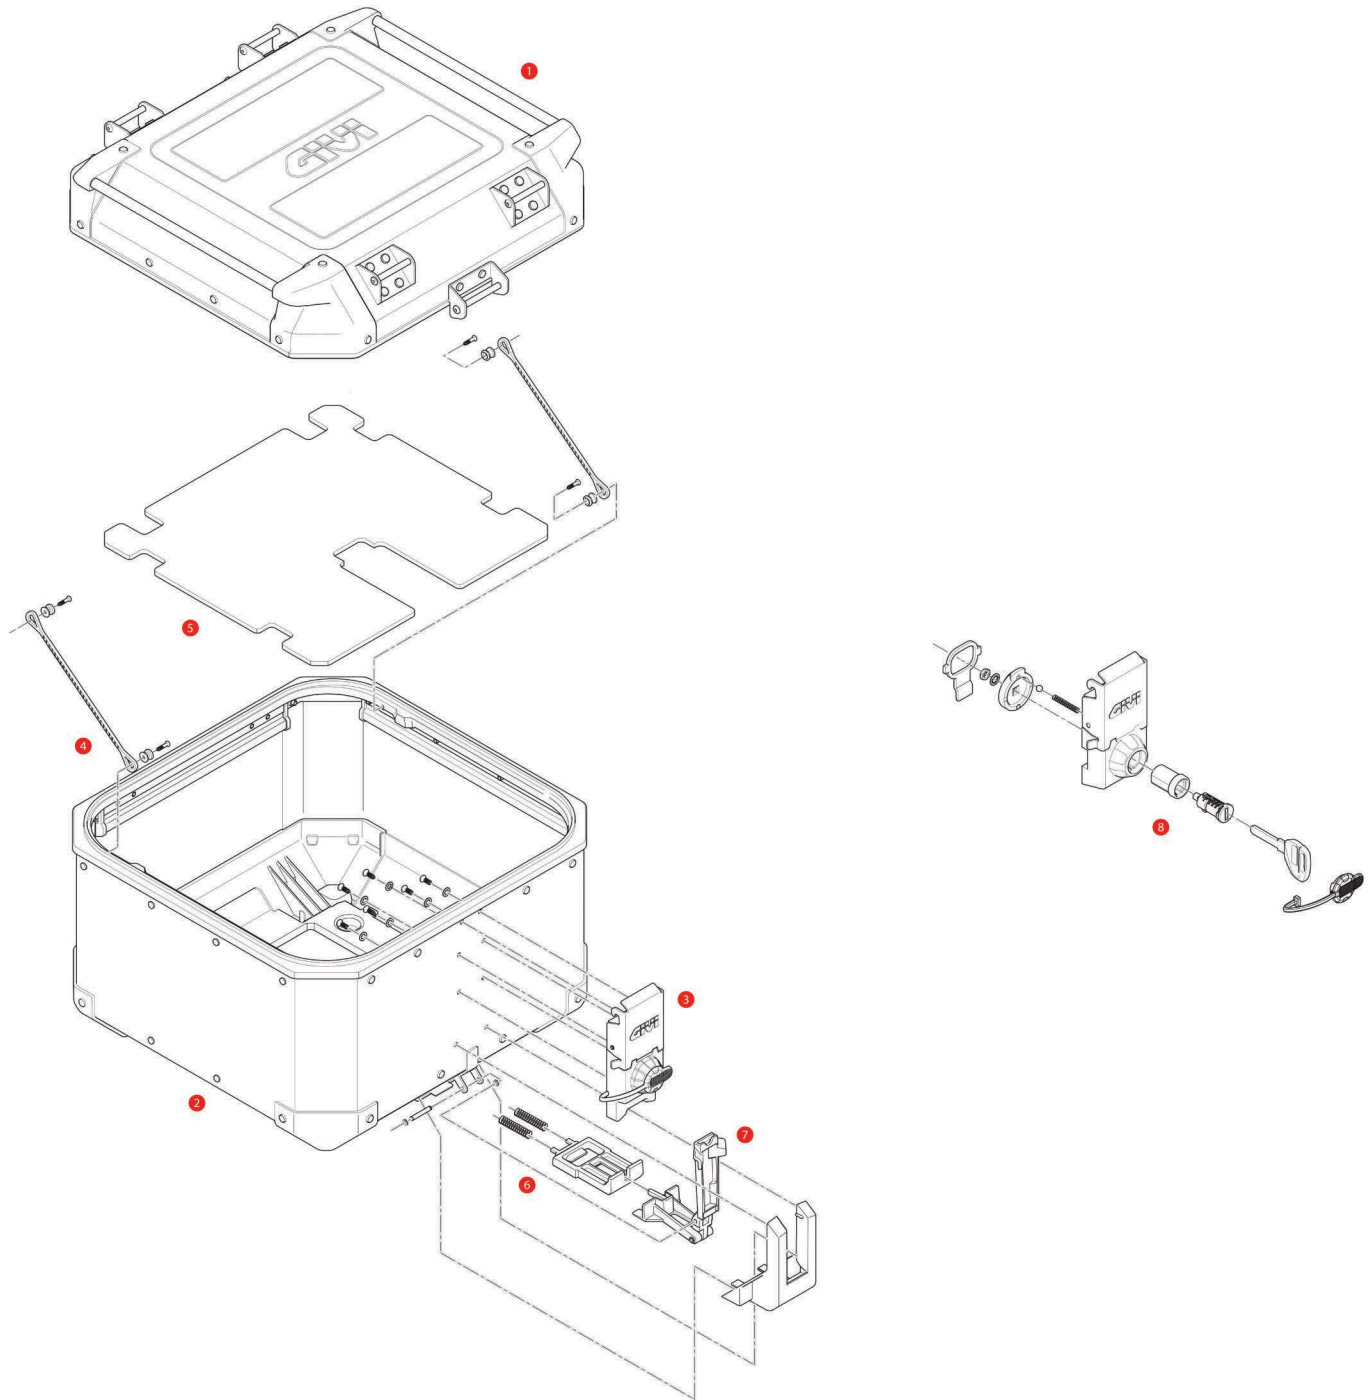

OBK58A / OBK58B / OBK42A / OBK42B TREKKER OUTBACK TOP CASE

	ZOBK58BFM	OBK58B assembled Bottom Shell black aluminium	€	456,00
4	Z115R	Stop bag opening yarn, 2 pcs.	€	4,00
6	Z1782CR	Bolt	€	12,00

7	Z8025R	Mounted release system	€	23,00
8	SL101	Security lock set including cylinder, 2 keys, bush and under lock platelets	€	22,00

OBK110A TREKKER OUTBACK 110 LTRS

	Z115R	Stop bag opening yarn, 2 pcs.	€	4,00
	Z1782CR	Bolt with springs	€	12,00

	Z8025R	Mounted release system	€	23,00
	SL101	Security lock set including cylinder, 2 keys, bush and under lock platelets	€	22,00