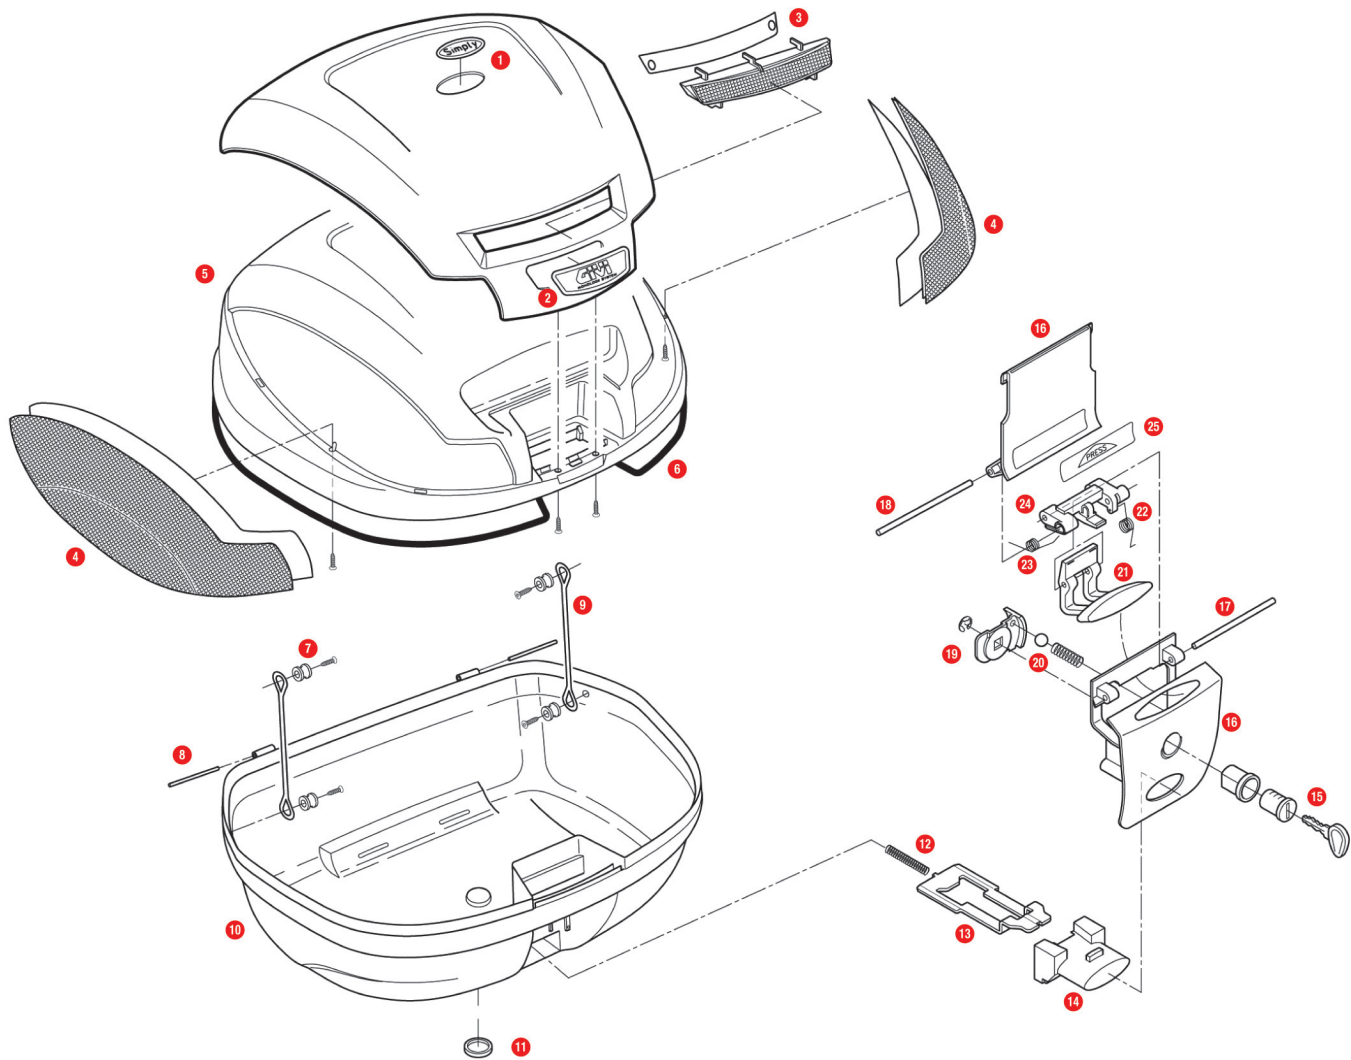

E470 SIMPLY III / E470 SIMPLY III TECH

1	Z458R	E470 oval logo, 1 pcs	€	7,00
2	Z1294R	E470 GIVI logo, 1 pc.	€	5,00
	Z744FR	Top-case smoked reflector, (for E470 Tech)	€	6,00
4	Z1394	Top-case reflectors (right and left)	€	21,00
	Z743TR	Smoked reflectors, right and left, (for E470 Tech)	€	36,00
6	Z159R	Bag lock lining, 1 pcs.	€	4,00
7	Z112R	Red pulley, 4 pcs.	€	5,00
9	Z115R	Stop bag opening yarn, 2 pcs.	€	4,00

12	Z191R	Push button spring, 1 pcs.	€	1,80
14	Z645R	Push button red	€	5,00
	Z645CR	Opening push button chromed	€	9,00
15	Z140R	Key locks with corresponding bush with red handle	€	17,00
19	Z640R	Plate below lock for standard key	€	5,00
	Z450FNM	E450 - E470 bottom-shell black	€	85,00
	Z641NM	Lock set	€	32,00
	Z641NTM	Lock set (for TECH version)	€	32,00