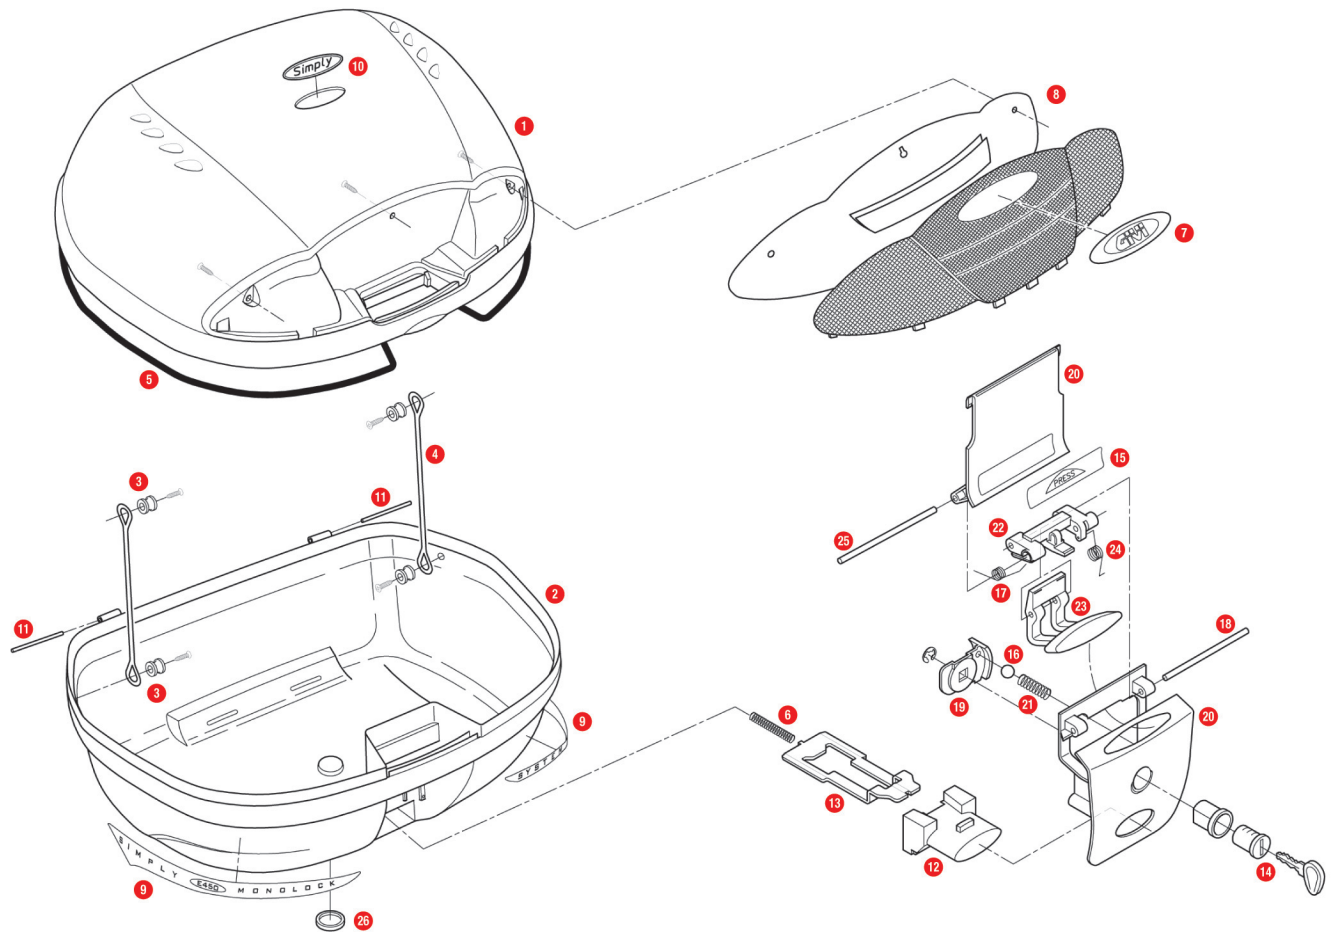

E450 SIMPLY II

1	Z450CNM	E450 top-shell black	€	88,00
2	Z450FNM	E450 - E470 bottom-shell black	€	85,00
3	Z112R	Red pulley, 4 pcs.	€	5,00
4	Z115R	Stop bag opening yarn, 2 pcs.	€	4,00
5	Z159R	Bag lock lining, 1 pcs.	€	4,00
6	Z191R	Push button spring, 1 pcs.	€	1,80
7	Z451	Oval GIVI mark (reflector)	€	12,00
8	Z1234	Reflector with white background	€	24,00

10	Z458R	E470 oval logo, 1 pcs	€	7,00
11	Z590R	Pin. Medium, 2 pcs.	€	4,00
12	Z645R	Push button red	€	5,00
	Z358	Circuit with lamps for version with stop light already mounted	€	20,00
	Z641NM	Lock set	€	32,00
14	Z140R	Key locks with corresponding bush with red handle	€	17,00
19	Z640R	Plate below lock for standard key	€	5,00