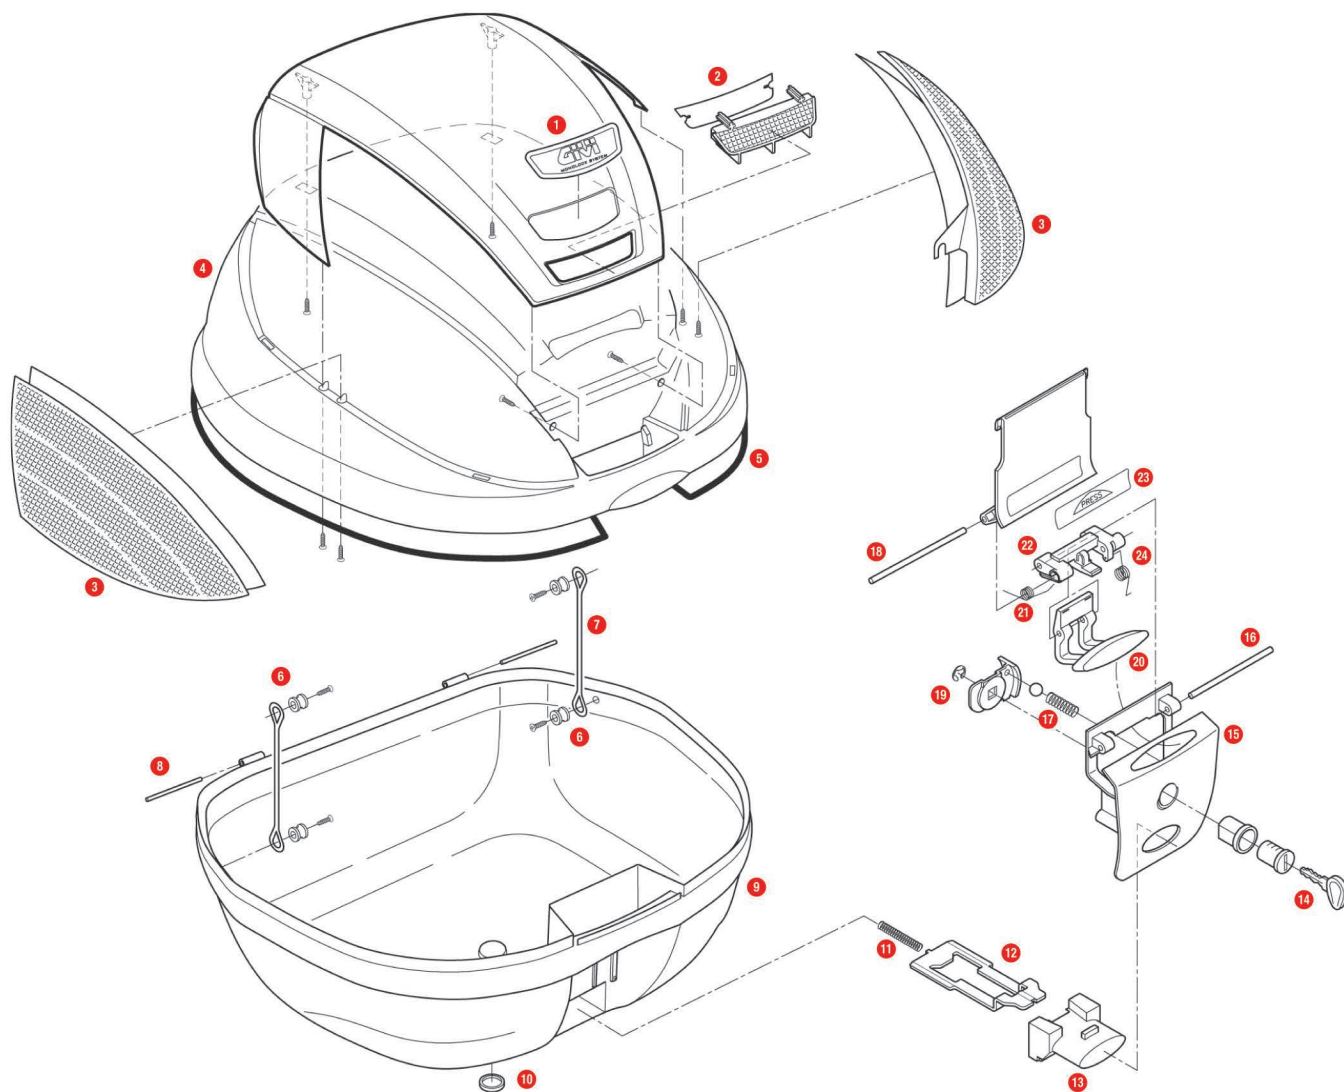

E370 / E370 TECH

1	Z1294R	E470 GIVI logo, 1 pcs	€	5,00
2	Z750R	Top-case reflector, red	€	5,00
	Z750TR	Top-case smoked reflector, (for E370 Tech)	€	5,00
3	Z1383R	Top-case reflectors, right and left (only for E370)	€	18,00
	Z1383TR	Smoked reflectors (right and left), 1 kit (only for E370 Tech)	€	18,00
5	Z159R	Bag lock lining, 1 pcs.	€	4,00
6	Z112R	Red pulley, 4 pcs.	€	5,00
7	Z115R	Stop bag opening yarn, 2 pcs.	€	4,00
11	Z191R	Push button spring, 1 pcs.	€	1,80

12	Z761NR	Bolt, 1 pcs.	€	4,00
13	Z645R	Push button red	€	5,00
	Z645CR	Opening push button chromed	€	9,00
14	Z140R	Key locks with corresponding bush with red handle	€	17,00
	Z661A	Key locks with corresponding bush with silver handle	€	17,00
19	Z640R	Plate below lock for standard key	€	5,00
	Z846R	Circuit covering cap, 1 pc.	€	5,00
	Z641NM	Lock set	€	32,00
	Z641NTM	Lock set (for TECH version)	€	32,00