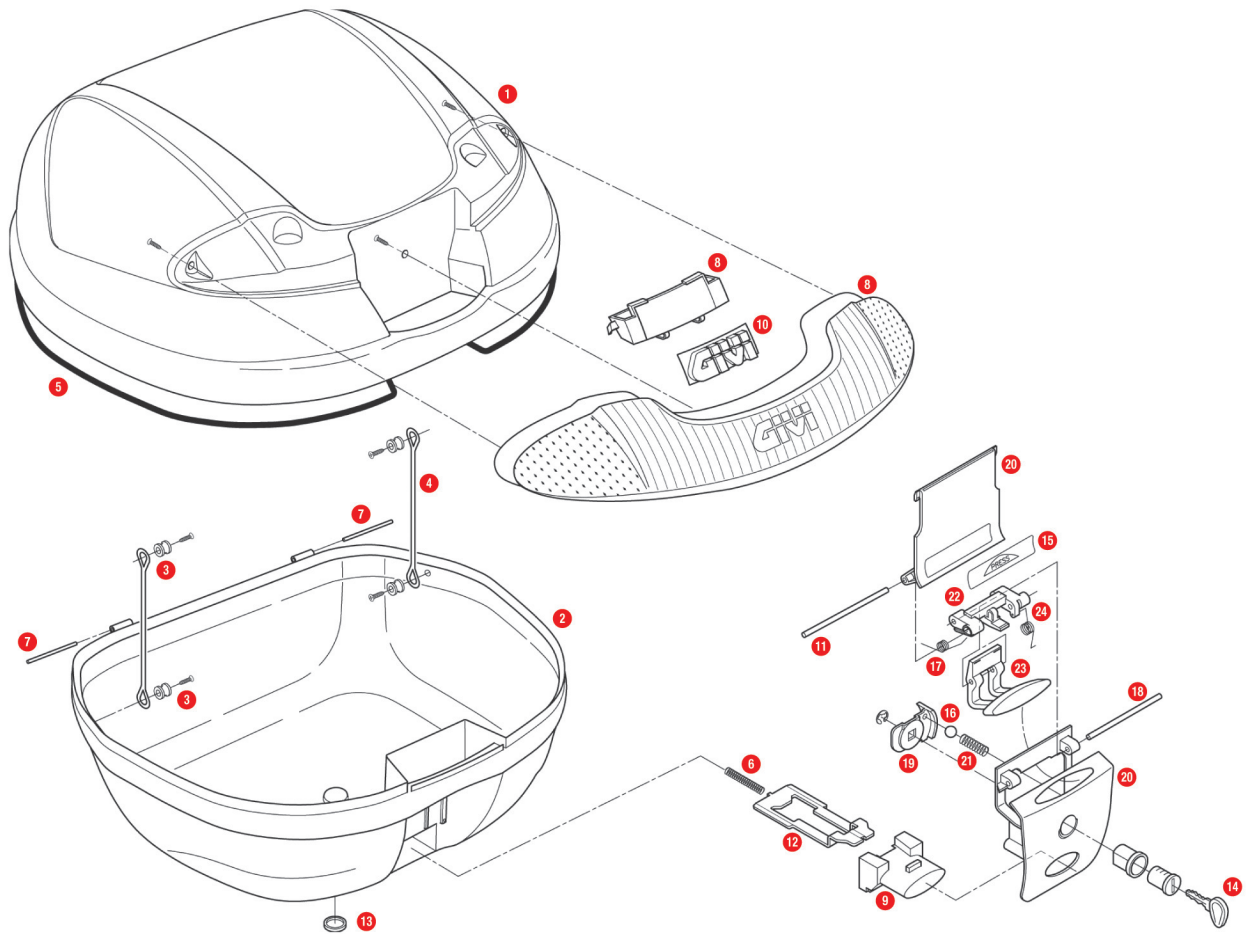

E340 VISION / E340 VISION TECH

3	Z112R	Red pulley, 4 pcs.	€	5,00
4	Z115R	Stop bag opening yarn, 2 pcs.	€	4,00
5	Z159R	Bag lock lining, 1 pcs.	€	4,00
6	Z191R	Push button spring, 1 pcs.	€	1,80
8	Z1648R	Red reflector with silver Bottom-shell	€	16,00
9	Z645R	Push button red	€	5,00
	Z645CR	Opening push button chromed	€	9,00