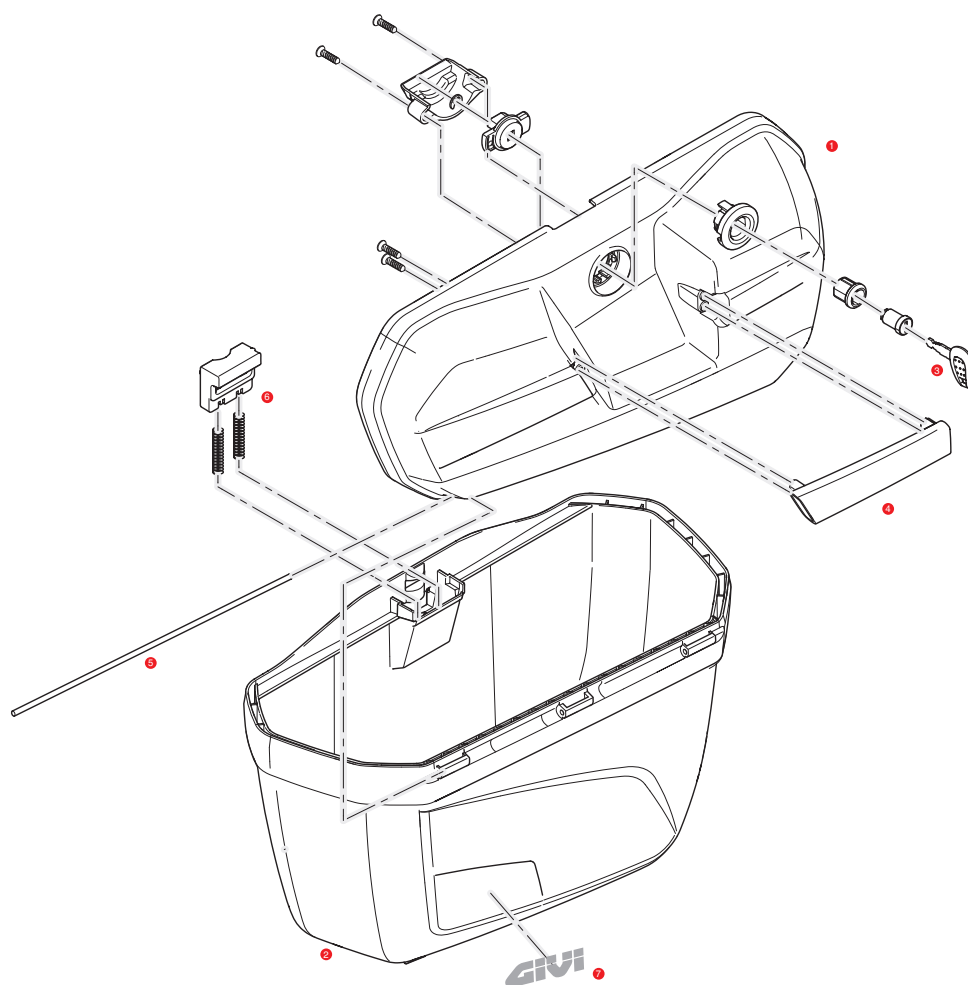

E22

1	Z22CNDXM	E22 assembled top-shell black (right)	€	69,00
2	Z22CNSXM	E22 assembled top-shell black (left)	€	69,00
	Z22FNDXM	E22 right bottom-shell (assembled)	€	78,00

7	Z22FNSXM	E22 left bottom-shell (assembled)	€	78,00
	Z33R	Adhesive Givi Logo	€	9,00

E21 CRUISER

3	Z109	Long bolt springs	€	3,00
4	Z159R	Bag lock lining, 1 pcs.	€	4,00
5	Z200	GIVI logo MONOKEY®	€	6,00
7	Z325	Pannier opening sticker	€	3,00
9	Z387 ▲	Bolt	€	3,00

11	Z389 ▲	Complete key lock plate	€	7,00
12	Z390	Pin D. 02x60 mm E21	€	4,00
13	Z605	Handle	€	14,00
14	Z606	Handle mounting set black	€	12,00
17	Z140R	Key locks with corresponding bush with red handle	€	17,00