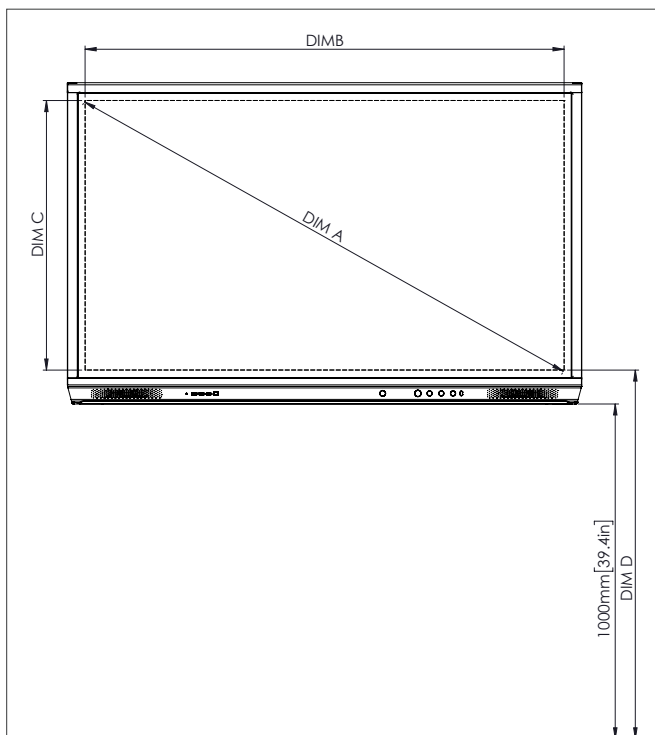

PHYSICAL SPECIFICATIONS

Panel Dimensions	65" 4K: 1536 x 960 x 90 mm (60.5 x 37.8 x 3.5 in)
	75" 4K: 1767 x 1093 x 106 mm (69.6 x 43.0 x 4.2 in)
	86" 4K: 2018 x 1236 x 113 mm (79.4 x 48.7 x 4.4 in)
Packed Dimensions	65" 4K: 1720 x 1095 x 272 mm (67.7 x 43.1 x 10.7 in)
	75" 4K: 1880 x 1160 x 320 mm (74.0 x 45.7 x 12.6 in)
	86" 4K: 2140 x 1340 x 280 mm (84.3 x 52.8 x 11.0 in)
Net Weight	65" 4K: 46 kg (101 lbs)
	75" 4K: 64 kg (141 lbs)
	86" 4K: 84 kg (185 lbs)
Packed Weight	65" 4K: 65.3 kg (144.0 lbs)
	75" 4K: 88.7 kg (195.6 lbs)
	86" 4K: 107.2 kg (236.3 lbs)
Optional Wall Mount Dimensions	1010 x 720 x 52 mm (39.8 x 28.3 x 2.0 in)
VESA Mount Point	65" 4K: 600 x 400 mm (23.6 x 15.7 in)
	75" 4K: 600 x 400 mm (23.6 x 15.7 in)
	86" 4K: 700 x 400 mm (27.6 x 15.7 in)

TECHNICAL DRAWINGS

65" 4K

Front

DIM	DIMENSION (MM)	DIMENSION (IN)
A	1641	64.6
B	1430	56.3
C	805	31.7
D	1101	43.3
E	133	5.2
F	83	3.3
G	960	37.8
H	1536	60.5
I	600	23.6
J Min	151	5.9
J Max	289	11.4
K Min	1151	45.3
K Max	1289	50.7
L	90	3.5

Back

Side

TECHNICAL DRAWINGS

75"

Front

DIM	DIMENSION (MM)	DIMENSION (IN)
A	1895	74.6
B	1652	65.0
C	929	36.6
D	1105	43.5
E	144	5.7
F	76	3.0
G	1093	43.0
H	1767	69.6
I	600	23.6
J Min	228	9.0
J Max	365	14.4
K Min	1228	48.3
K Max	1365	53.7
L	106	4.2

TECHNICAL DRAWINGS

86"

Front

DIM	DIMENSION (MM)	DIMENSION (IN)
A	2177	85.7
B	1897	74.7
C	1067	42.0
D	1107	43.6
E	155	6.1
F	78	3.1
G	1236	48.7
H	2018	79.4
I	700	27.6
J Min	292	11.5
J Max	430	16.9
K Min	1292	50.9
K Max	1430	56.3
L	113	4.4