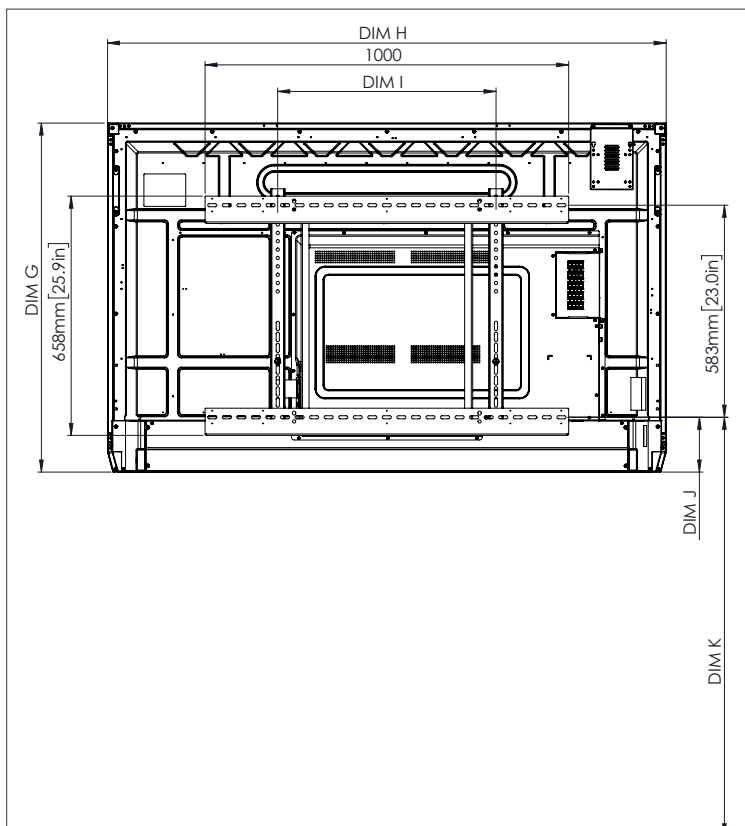

PHYSICAL SPECIFICATIONS

Panel Dimensions	65" 4K: 1536 x 960 x 90 mm (60.5 x 37.8 x 3.5 in)
	75" 4K: 1767 x 1093 x 106 mm (69.6 x 43.0 x 4.2 in)
	86" 4K: 2018 x 1236 x 113 mm (79.4 x 48.7 x 4.4 in)
Packed Dimensions	65" 4K: 1720 x 1095 x 272 mm (67.7 x 43.1 x 10.7 in)
	75" 4K: 1880 x 1160 x 320 mm (74.0 x 45.7 x 12.6 in)
	86" 4K: 2140 x 1340 x 280 mm (84.3 x 52.8 x 11.0 in)
Net Weight	65" 4K: 46 kg (101 lbs)
	75" 4K: 64 kg (141 lbs)
	86" 4K: 84 kg (185 lbs)
Packed Weight	65" 4K: 65.3 kg (144.0 lbs)
	75" 4K: 88.7 kg (195.6 lbs)
	86" 4K: 107.2 kg (236.3 lbs)
Optional Wall Mount Dimensions	1010 x 720 x 52 mm (39.8 x 28.3 x 2.0 in)
VESA Mount Point	65" 4K: 600 x 400 mm (23.6 x 15.7 in)
	75" 4K: 600 x 400 mm (23.6 x 15.7 in)
	86" 4K: 700 x 400 mm (27.6 x 15.7 in)

TECHNICAL DRAWINGS

65" 4K

Front

DIM	DIMENSION (MM)	DIMENSION (IN)
A	1641	64.6
B	1430	56.3
C	805	31.7
D	1101	43.3
E	133	5.2
F	83	3.3
G	960	37.8
H	1536	60.5
I	600	23.6
J Min	151	5.9
J Max	289	11.4
K Min	1151	45.3
K Max	1289	50.7
L	90	3.5

Back

Side

TECHNICAL DRAWINGS

75"

Front

DIM	DIMENSION (MM)	DIMENSION (IN)
A	1895	74.6
B	1652	65.0
C	929	36.6
D	1105	43.5
E	144	5.7
F	76	3.0
G	1093	43.0
H	1767	69.6
I	600	23.6
J Min	228	9.0
J Max	365	14.4
K Min	1228	48.3
K Max	1365	53.7
L	106	4.2

TECHNICAL DRAWINGS

86"

Front

DIM	DIMENSION (MM)	DIMENSION (IN)
A	2177	85.7
B	1897	74.7
C	1067	42.0
D	1107	43.6
E	155	6.1
F	78	3.1
G	1236	48.7
H	2018	79.4
I	700	27.6
J Min	292	11.5
J Max	430	16.9
K Min	1292	50.9
K Max	1430	56.3
L	113	4.4