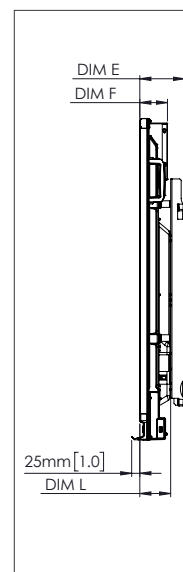

PHYSICAL SPECIFICATIONS

Panel Dimensions	65" 4K: 1536 x 960 x 90 mm (60.5 x 37.8 x 3.5 in)
	75" 4K: 1767 x 1093 x 106 mm (69.6 x 43.0 x 4.2 in)
	86" 4K: 2018 x 1236 x 113 mm (79.4 x 48.7 x 4.4 in)
Packed Dimensions	65" 4K: 1720 x 1095 x 272 mm (67.7 x 43.1 x 10.7 in)
	75" 4K: 1880 x 1160 x 320 mm (74.0 x 45.7 x 12.6 in)
	86" 4K: 2140 x 1340 x 280 mm (84.3 x 52.8 x 11.0 in)
Net Weight	65" 4K: 46 kg (101 lbs)
	75" 4K: 64 kg (141 lbs)
	86" 4K: 84 kg (185 lbs)
Packed Weight	65" 4K: 65.3 kg (144.0 lbs)
	75" 4K: 88.7 kg (195.6 lbs)
	86" 4K: 107.2 kg (236.3 lbs)
Optional Wall Mount Dimensions	1010 x 720 x 52 mm (39.8 x 28.3 x 2.0 in)
VESA Mount Point	65" 4K: 600 x 400 mm (23.6 x 15.7 in)
	75" 4K: 600 x 400 mm (23.6 x 15.7 in)
	86" 4K: 700 x 400 mm (27.6 x 15.7 in)

TECHNICAL DRAWINGS

65" 4K

Front

DIM	DIMENSION (MM)	DIMENSION (IN)
A	1641	64.6
B	1430	56.3
C	805	31.7
D	1101	43.3
E	133	5.2
F	83	3.3
G	960	37.8
H	1536	60.5
I	600	23.6
J Min	151	5.9
J Max	289	11.4
K Min	1151	45.3
K Max	1289	50.7
L	90	3.5

Back

Side

TECHNICAL DRAWINGS

75"

Front

DIM	DIMENSION (MM)	DIMENSION (IN)
A	1895	74.6
B	1652	65.0
C	929	36.6
D	1105	43.5
E	144	5.7
F	76	3.0
G	1093	43.0
H	1767	69.6
I	600	23.6
J Min	228	9.0
J Max	365	14.4
K Min	1228	48.3
K Max	1365	53.7
L	106	4.2

TECHNICAL DRAWINGS

86"

Front

DIM	DIMENSION (MM)	DIMENSION (IN)
A	2177	85.7
B	1897	74.7
C	1067	42.0
D	1107	43.6
E	155	6.1
F	78	3.1
G	1236	48.7
H	2018	79.4
I	700	27.6
J Min	292	11.5
J Max	430	16.9
K Min	1292	50.9
K Max	1430	56.3
L	113	4.4