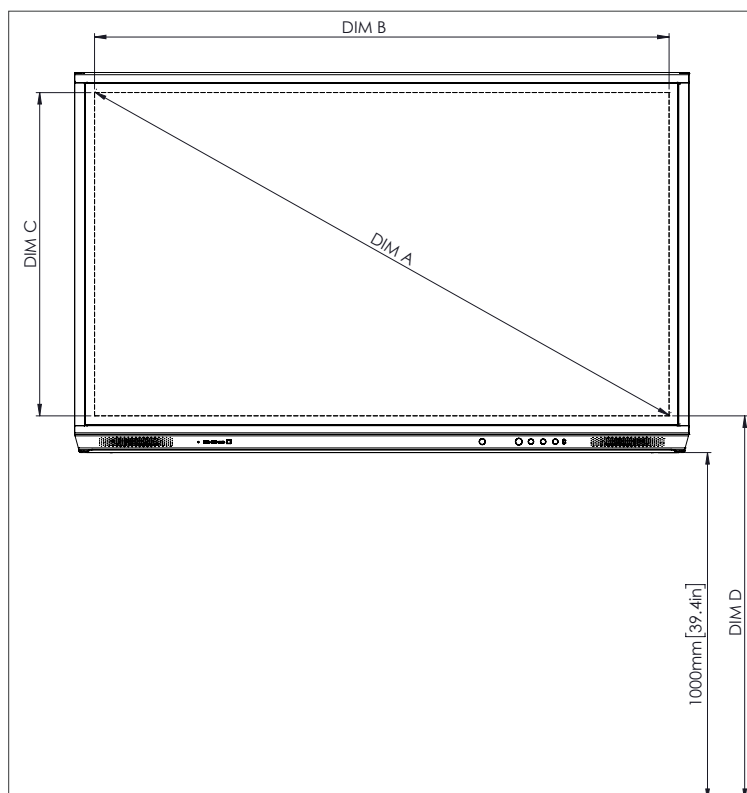

PHYSICAL SPECIFICATIONS

Panel Dimensions	65" 4K: 1536 x 960 x 90 mm (60.5 x 37.8 x 3.5 in)
	75" 4K: 1767 x 1093 x 106 mm (69.6 x 43.0 x 4.2 in)
	86" 4K: 2018 x 1236 x 113 mm (79.4 x 48.7 x 4.4 in)
Packed Dimensions	65" 4K: 1720 x 1095 x 272 mm (67.7 x 43.1 x 10.7 in)
	75" 4K: 1880 x 1160 x 320 mm (74.0 x 45.7 x 12.6 in)
	86" 4K: 2140 x 1340 x 280 mm (84.3 x 52.8 x 11.0 in)
Net Weight	65" 4K: 46 kg (101 lbs)
	75" 4K: 64 kg (141 lbs)
	86" 4K: 84 kg (185 lbs)
Packed Weight	65" 4K: 65.3 kg (144.0 lbs)
	75" 4K: 88.7 kg (195.6 lbs)
	86" 4K: 107.2 kg (236.3 lbs)
Optional Wall Mount Dimensions	1010 x 720 x 52 mm (39.8 x 28.3 x 2.0 in)
VESA Mount Point	65" 4K: 600 x 400 mm (23.6 x 15.7 in)
	75" 4K: 600 x 400 mm (23.6 x 15.7 in)
	86" 4K: 700 x 400 mm (27.6 x 15.7 in)

TECHNICAL DRAWINGS

65" 4K

Front

DIM	DIMENSION (MM)	DIMENSION (IN)
A	1641	64.6
B	1430	56.3
C	805	31.7
D	1101	43.3
E	133	5.2
F	83	3.3
G	960	37.8
H	1536	60.5
I	600	23.6
J Min	151	5.9
J Max	289	11.4
K Min	1151	45.3
K Max	1289	50.7
L	90	3.5

Back

Side

TECHNICAL DRAWINGS

75"

Front

DIM	DIMENSION (MM)	DIMENSION (IN)
A	1895	74.6
B	1652	65.0
C	929	36.6
D	1105	43.5
E	144	5.7
F	76	3.0
G	1093	43.0
H	1767	69.6
I	600	23.6
J Min	228	9.0
J Max	365	14.4
K Min	1228	48.3
K Max	1365	53.7
L	106	4.2

TECHNICAL DRAWINGS

86"

Front

DIM	DIMENSION (MM)	DIMENSION (IN)
A	2177	85.7
B	1897	74.7
C	1067	42.0
D	1107	43.6
E	155	6.1
F	78	3.1
G	1236	48.7
H	2018	79.4
I	700	27.6
J Min	292	11.5
J Max	430	16.9
K Min	1292	50.9
K Max	1430	56.3
L	113	4.4