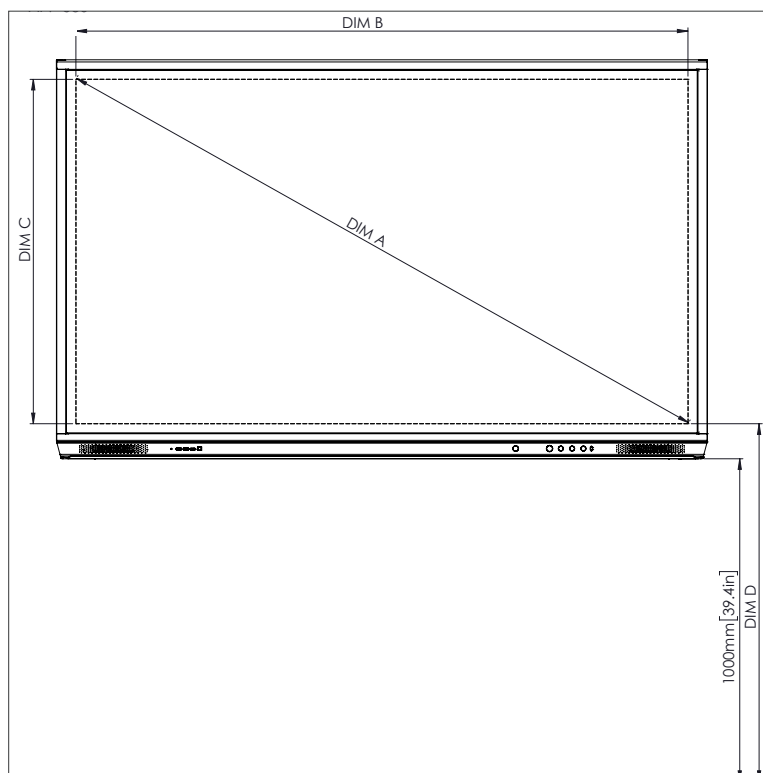

PHYSICAL SPECIFICATIONS

Panel Dimensions	65" 4K: 1536 x 960 x 90 mm (60.5 x 37.8 x 3.5 in)
	75" 4K: 1767 x 1093 x 106 mm (69.6 x 43.0 x 4.2 in)
	86" 4K: 2018 x 1236 x 113 mm (79.4 x 48.7 x 4.4 in)
Packed Dimensions	65" 4K: 1720 x 1095 x 272 mm (67.7 x 43.1 x 10.7 in)
	75" 4K: 1880 x 1160 x 320 mm (74.0 x 45.7 x 12.6 in)
	86" 4K: 2140 x 1340 x 280 mm (84.3 x 52.8 x 11.0 in)
Net Weight	65" 4K: 46 kg (101 lbs)
	75" 4K: 64 kg (141 lbs)
	86" 4K: 84 kg (185 lbs)
Packed Weight	65" 4K: 65.3 kg (144.0 lbs)
	75" 4K: 88.7 kg (195.6 lbs)
	86" 4K: 107.2 kg (236.3 lbs)
Optional Wall Mount Dimensions	1010 x 720 x 52 mm (39.8 x 28.3 x 2.0 in)
VESA Mount Point	65" 4K: 600 x 400 mm (23.6 x 15.7 in)
	75" 4K: 600 x 400 mm (23.6 x 15.7 in)
	86" 4K: 700 x 400 mm (27.6 x 15.7 in)

TECHNICAL DRAWINGS

65" 4K

Front

DIM	DIMENSION (MM)	DIMENSION (IN)
A	1641	64.6
B	1430	56.3
C	805	31.7
D	1101	43.3
E	133	5.2
F	83	3.3
G	960	37.8
H	1536	60.5
I	600	23.6
J Min	151	5.9
J Max	289	11.4
K Min	1151	45.3
K Max	1289	50.7
L	90	3.5

Back

Side

TECHNICAL DRAWINGS

75"

Front

DIM	DIMENSION (MM)	DIMENSION (IN)
A	1895	74.6
B	1652	65.0
C	929	36.6
D	1105	43.5
E	144	5.7
F	76	3.0
G	1093	43.0
H	1767	69.6
I	600	23.6
J Min	228	9.0
J Max	365	14.4
K Min	1228	48.3
K Max	1365	53.7
L	106	4.2

TECHNICAL DRAWINGS

86"

Front

DIM	DIMENSION (MM)	DIMENSION (IN)
A	2177	85.7
B	1897	74.7
C	1067	42.0
D	1107	43.6
E	155	6.1
F	78	3.1
G	1236	48.7
H	2018	79.4
I	700	27.6
J Min	292	11.5
J Max	430	16.9
K Min	1292	50.9
K Max	1430	56.3
L	113	4.4