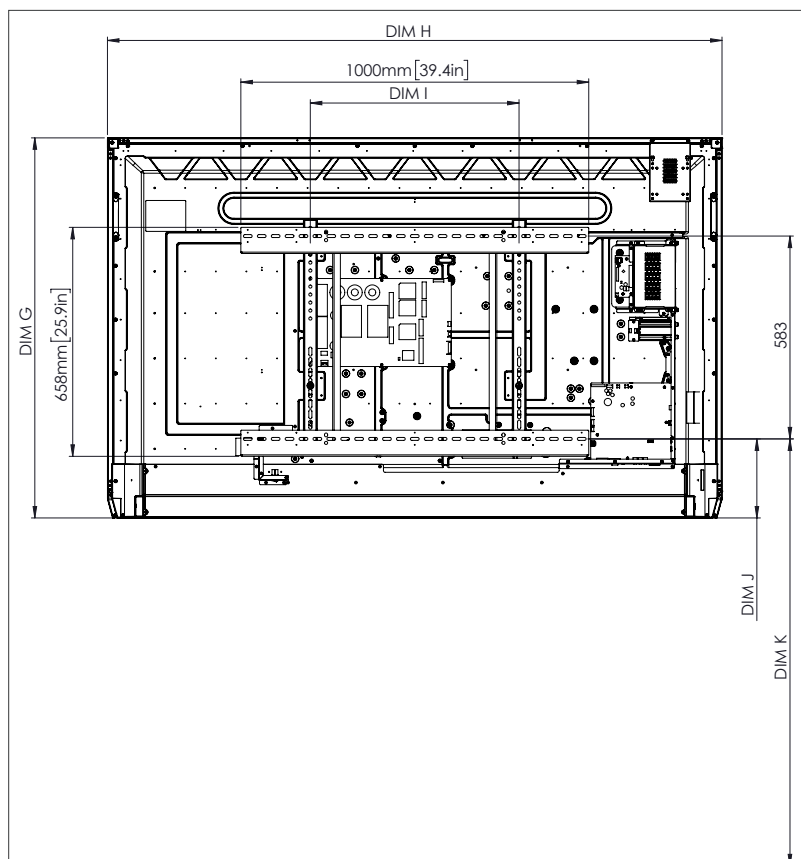

TECHNICAL DRAWINGS

75"

Front

DIM	DIMENSION (MM)	DIMENSION (IN)
A	1895	74.6
B	1652	65.0
C	929	36.6
D	1105	43.5
E	144	5.7
F	76	3.0
G	1093	43.0
H	1767	69.6
I	600	23.6
J Min	228	9.0
J Max	365	14.4
K Min	1228	48.3
K Max	1365	53.7
L	106	4.2

Back

Side

ActivPanel 2019 Nickel SS 09/19 v2.1 ENGB

Page 4

© 2019 Promethean Limited. All rights reserved. Promethean Ltd. is owner of a number of trademarks in several jurisdictions across the world including but not limited to Promethean, the Promethean logo, ActivPanel, Nickel, Vellum, and ActivSoundBar. All third-party trademarks (including logos and icons) referenced by Promethean remain the property of their respective owners. Unless specifically identified as such, Promethean's use of third-party trademarks does not indicate any relationship, sponsorship, or endorsement between Promethean and the owners of these trademarks. Applicable Terms and Conditions for warranty and support available at PrometheanWorld.com/Warranty. All weights and dimensions are approximate. Product specifications are subject to change without notice. PrometheanWorld.com.