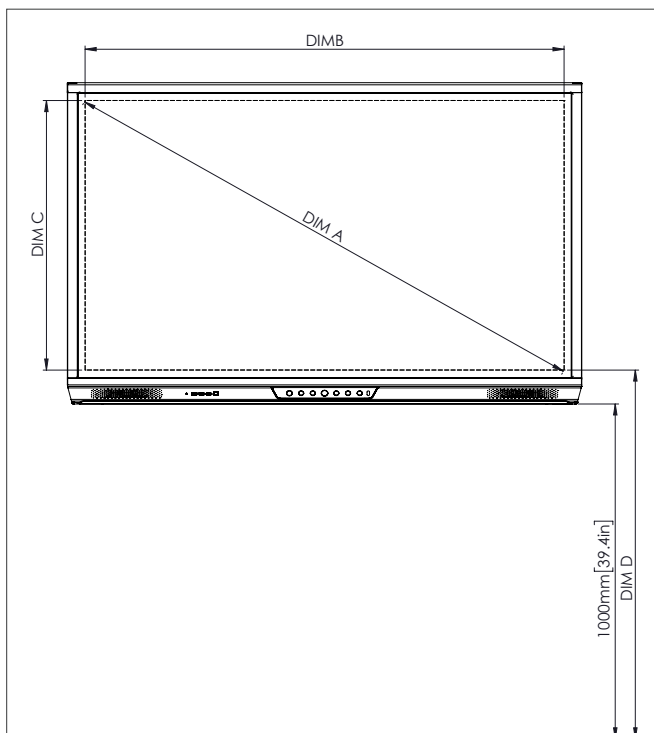

PHYSICAL SPECIFICATIONS

Panel Dimensions	1536 x 960 x 90 mm (60.5 x 37.8 x 3.5 in)
Packed Dimensions	1720 x 1095 x 272 mm (67.7 x 43.1 x 10.7 in)
Net Weight	46 kg (101 lbs)
Packed Weight	65.3 kg (144.0 lbs)
Wall Mount Dimensions	1010 x 720 x 52 mm (39.8 x 28.3 x 2.0 in)
VESA Mount Point	600 x 400 mm (23.6 x 15.7 in)

TECHNICAL DRAWINGS

65"

Front

DIM	DIMENSION (MM)	DIMENSION (IN)
A	1641	64.6
B	1430	56.3
C	805	31.7
D	1101	43.3
E	133	5.2
F	83	3.3
G	960	37.8
H	1536	60.5
I	600	23.6
J Min	151	5.9
J Max	289	11.4
K Min	1151	45.3
K Max	1289	50.7
L	90	3.5