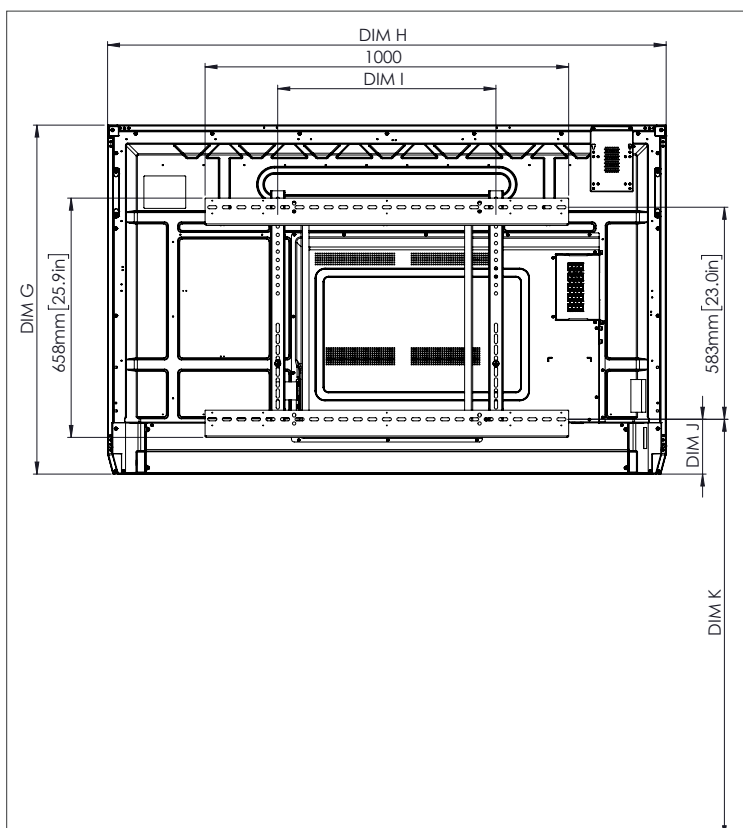

PHYSICAL SPECIFICATIONS

Panel Dimensions	1536 x 960 x 90 mm (60.5 x 37.8 x 3.5 in)
Packed Dimensions	1720 x 1095 x 272 mm (67.7 x 43.1 x 10.7 in)
Net Weight	46 kg (101 lbs)
Packed Weight	65.3 kg (144.0 lbs)
Wall Mount Dimensions	1010 x 720 x 52 mm (39.8 x 28.3 x 2.0 in)
VESA Mount Point	600 x 400 mm (23.6 x 15.7 in)

TECHNICAL DRAWINGS

65"

Front

DIM	DIMENSION (MM)	DIMENSION (IN)
A	1641	64.6
B	1430	56.3
C	805	31.7
D	1101	43.3
E	133	5.2
F	83	3.3
G	960	37.8
H	1536	60.5
I	600	23.6
J Min	151	5.9
J Max	289	11.4
K Min	1151	45.3
K Max	1289	50.7
L	90	3.5

Back

Side