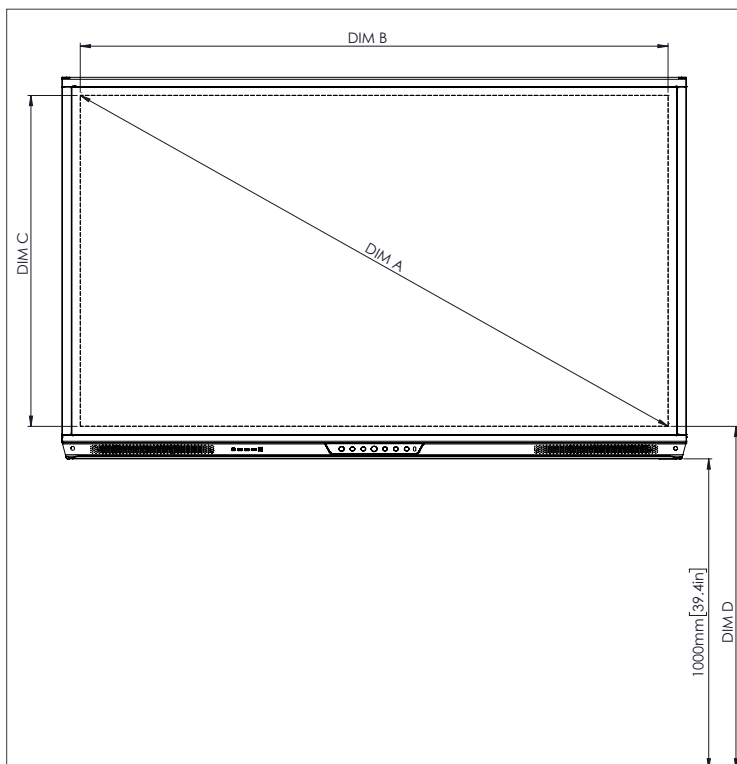

PHYSICAL SPECIFICATIONS

Panel Dimensions	70" 4K: 1668 x 1033 x 95 mm (65.7 x 40.7 x 3.7 in) 75" 4K: 1764 x 1089 x 109 mm (69.4 x 42.9 x 4.3 in) 86" 4K: 2014 x 1231 x 109 mm (79.3 x 48.5 x 4.3 in)
Packed Dimensions	70" 4K: 1796 x 1145 x 278 mm (70.7 x 45.1 x 11.0 in) 75" 4K: 1895 x 1200 x 278 mm (74.6 x 47.2 x 11.0 in) 86" 4K: 2140 x 1350 x 278 mm (84.3 x 53.1 x 11.0 in)
Net Weight	70" 4K: 53 kg (117 lbs) 75" 4K: 60 kg (132 lbs) 86" 4K: 75 kg (165 lbs)
Packed Weight	70" 4K: 75.5 kg (166.4 lbs) 75" 4K: 85.5 kg (188.5 lbs) 86" 4K: 101.6 kg (224.0 lbs)
Wall Mount Dimensions	1010 x 720 x 52 mm (39.8 x 28.3 x 2.0 in)
VESA Mount Point	70" 4K: 600 x 400 mm (23.6 x 15.7 in) 75" 4K: 800 x 400 mm (31.5 x 15.7 in) 86" 4K: 800 x 400 mm (31.5 x 15.7 in)

TECHNICAL DRAWINGS

70"

Front

DIM	DIMENSION (MM)	DIMENSION (IN)
A	1768	70.0
B	1541	60.7
C	867	34.1
D	1107	43.6
E	136	5.4
F	67	2.6
G	1033	40.7
H	1668	65.7
I	600	23.6
J Min	157	6.2
J Max	295	11.6
K Min	1157	45.6
K Max	1295	51.0
L	95	3.7

Back

Side

TECHNICAL DRAWINGS

75"

Front

DIM	DIMENSION (MM)	DIMENSION (IN)
A	1894	75.6
B	1651	65.0
C	928	36.5
D	1103	43.4
E	133	5.2
F	67	2.6
G	1089	42.9
H	1764	69.4
I	800	31.5
J Min	214	8.4
J Max	352	13.9
K Min	1215	47.8
K Max	1353	53.3
L	109	4.3

Back

Side

TECHNICAL DRAWINGS

86"

Front

DIM	DIMENSION (MM)	DIMENSION (IN)
A	2176	85.6
B	1896	74.7
C	1067	42.0
D	1107	43.6
E	134	5.3
F	67	2.6
G	1231	48.5
H	2014	79.3
I	800	31.5
J Min	286	11.3
J Max	424	16.7
K Min	1286	50.6
K Max	1424	56.1
L	109	4.3