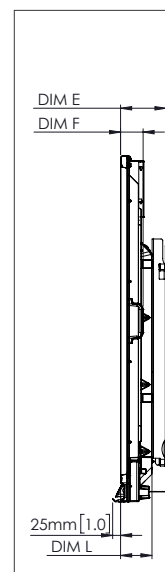

PHYSICAL SPECIFICATIONS

Panel Dimensions	70" 4K: 1668 x 1033 x 95 mm (65.7 x 40.7 x 3.7 in) 75" 4K: 1764 x 1089 x 109 mm (69.4 x 42.9 x 4.3 in) 86" 4K: 2014 x 1231 x 109 mm (79.3 x 48.5 x 4.3 in)
Packed Dimensions	70" 4K: 1796 x 1145 x 278 mm (70.7 x 45.1 x 11.0 in) 75" 4K: 1895 x 1200 x 278 mm (74.6 x 47.2 x 11.0 in) 86" 4K: 2140 x 1350 x 278 mm (84.3 x 53.1 x 11.0 in)
Net Weight	70" 4K: 53 kg (117 lbs) 75" 4K: 60 kg (132 lbs) 86" 4K: 75 kg (165 lbs)
Packed Weight	70" 4K: 75.5 kg (166.4 lbs) 75" 4K: 85.5 kg (188.5 lbs) 86" 4K: 101.6 kg (224.0 lbs)
Wall Mount Dimensions	1010 x 720 x 52 mm (39.8 x 28.3 x 2.0 in)
VESA Mount Point	70" 4K: 600 x 400 mm (23.6 x 15.7 in) 75" 4K: 800 x 400 mm (31.5 x 15.7 in) 86" 4K: 800 x 400 mm (31.5 x 15.7 in)

TECHNICAL DRAWINGS

70"

Front

DIM	DIMENSION (MM)	DIMENSION (IN)
A	1768	70.0
B	1541	60.7
C	867	34.1
D	1107	43.6
E	136	5.4
F	67	2.6
G	1033	40.7
H	1668	65.7
I	600	23.6
J Min	157	6.2
J Max	295	11.6
K Min	1157	45.6
K Max	1295	51.0
L	95	3.7

Back

Side

TECHNICAL DRAWINGS

75"

Front

DIM	DIMENSION (MM)	DIMENSION (IN)
A	1894	75.6
B	1651	65.0
C	928	36.5
D	1103	43.4
E	133	5.2
F	67	2.6
G	1089	42.9
H	1764	69.4
I	800	31.5
J Min	214	8.4
J Max	352	13.9
K Min	1215	47.8
K Max	1353	53.3
L	109	4.3

Back

Side

TECHNICAL DRAWINGS

86"

Front

DIM	DIMENSION (MM)	DIMENSION (IN)
A	2176	85.6
B	1896	74.7
C	1067	42.0
D	1107	43.6
E	134	5.3
F	67	2.6
G	1231	48.5
H	2014	79.3
I	800	31.5
J Min	286	11.3
J Max	424	16.7
K Min	1286	50.6
K Max	1424	56.1
L	109	4.3