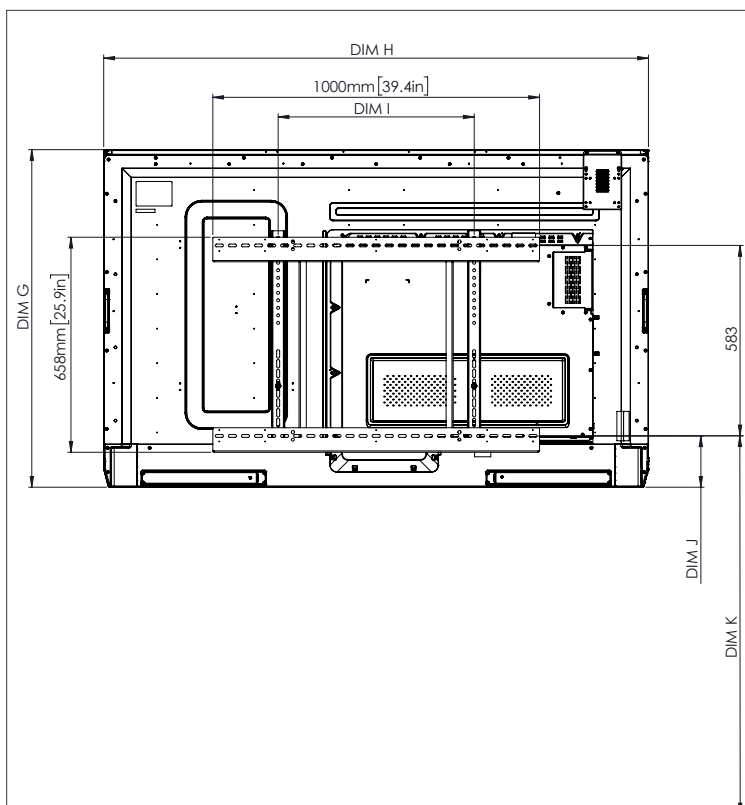

PHYSICAL SPECIFICATIONS

Panel Dimensions	70" 4K: 1668 x 1033 x 95 mm (65.7 x 40.7 x 3.7 in) 75" 4K: 1764 x 1089 x 109 mm (69.4 x 42.9 x 4.3 in) 86" 4K: 2014 x 1231 x 109 mm (79.3 x 48.5 x 4.3 in)
Packed Dimensions	70" 4K: 1796 x 1145 x 278 mm (70.7 x 45.1 x 11.0 in) 75" 4K: 1895 x 1200 x 278 mm (74.6 x 47.2 x 11.0 in) 86" 4K: 2140 x 1350 x 278 mm (84.3 x 53.1 x 11.0 in)
Net Weight	70" 4K: 53 kg (117 lbs) 75" 4K: 60 kg (132 lbs) 86" 4K: 75 kg (165 lbs)
Packed Weight	70" 4K: 75.5 kg (166.4 lbs) 75" 4K: 85.5 kg (188.5 lbs) 86" 4K: 101.6 kg (224.0 lbs)
Wall Mount Dimensions	1010 x 720 x 52 mm (39.8 x 28.3 x 2.0 in)
VESA Mount Point	70" 4K: 600 x 400 mm (23.6 x 15.7 in) 75" 4K: 800 x 400 mm (31.5 x 15.7 in) 86" 4K: 800 x 400 mm (31.5 x 15.7 in)

TECHNICAL DRAWINGS

70"

Front

DIM	DIMENSION (MM)	DIMENSION (IN)
A	1768	70.0
B	1541	60.7
C	867	34.1
D	1107	43.6
E	136	5.4
F	67	2.6
G	1033	40.7
H	1668	65.7
I	600	23.6
J Min	157	6.2
J Max	295	11.6
K Min	1157	45.6
K Max	1295	51.0
L	95	3.7

Back

Side

TECHNICAL DRAWINGS

75"

Front

DIM	DIMENSION (MM)	DIMENSION (IN)
A	1894	75.6
B	1651	65.0
C	928	36.5
D	1103	43.4
E	133	5.2
F	67	2.6
G	1089	42.9
H	1764	69.4
I	800	31.5
J Min	214	8.4
J Max	352	13.9
K Min	1215	47.8
K Max	1353	53.3
L	109	4.3

Back

Side

TECHNICAL DRAWINGS

86"

Front

DIM	DIMENSION (MM)	DIMENSION (IN)
A	2176	85.6
B	1896	74.7
C	1067	42.0
D	1107	43.6
E	134	5.3
F	67	2.6
G	1231	48.5
H	2014	79.3
I	800	31.5
J Min	286	11.3
J Max	424	16.7
K Min	1286	50.6
K Max	1424	56.1
L	109	4.3