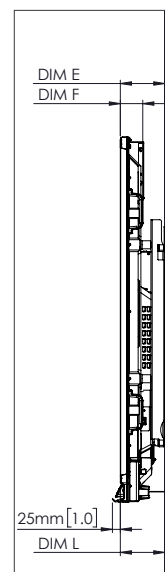

PHYSICAL SPECIFICATIONS

Panel Dimensions	70" 4K: 1668 x 1033 x 95 mm (65.7 x 40.7 x 3.7 in) 75" 4K: 1764 x 1089 x 109 mm (69.4 x 42.9 x 4.3 in) 86" 4K: 2014 x 1231 x 109 mm (79.3 x 48.5 x 4.3 in)
Packed Dimensions	70" 4K: 1796 x 1145 x 278 mm (70.7 x 45.1 x 11.0 in) 75" 4K: 1895 x 1200 x 278 mm (74.6 x 47.2 x 11.0 in) 86" 4K: 2140 x 1350 x 278 mm (84.3 x 53.1 x 11.0 in)
Net Weight	70" 4K: 53 kg (117 lbs) 75" 4K: 60 kg (132 lbs) 86" 4K: 75 kg (165 lbs)
Packed Weight	70" 4K: 75.5 kg (166.4 lbs) 75" 4K: 85.5 kg (188.5 lbs) 86" 4K: 101.6 kg (224.0 lbs)
Wall Mount Dimensions	1010 x 720 x 52 mm (39.8 x 28.3 x 2.0 in)
VESA Mount Point	70" 4K: 600 x 400 mm (23.6 x 15.7 in) 75" 4K: 800 x 400 mm (31.5 x 15.7 in) 86" 4K: 800 x 400 mm (31.5 x 15.7 in)

TECHNICAL DRAWINGS

70"

Front

DIM	DIMENSION (MM)	DIMENSION (IN)
A	1768	70.0
B	1541	60.7
C	867	34.1
D	1107	43.6
E	136	5.4
F	67	2.6
G	1033	40.7
H	1668	65.7
I	600	23.6
J Min	157	6.2
J Max	295	11.6
K Min	1157	45.6
K Max	1295	51.0
L	95	3.7

Back

Side

TECHNICAL DRAWINGS

75"

Front

DIM	DIMENSION (MM)	DIMENSION (IN)
A	1894	75.6
B	1651	65.0
C	928	36.5
D	1103	43.4
E	133	5.2
F	67	2.6
G	1089	42.9
H	1764	69.4
I	800	31.5
J Min	214	8.4
J Max	352	13.9
K Min	1215	47.8
K Max	1353	53.3
L	109	4.3

Back

Side

TECHNICAL DRAWINGS

86"

Front

DIM	DIMENSION (MM)	DIMENSION (IN)
A	2176	85.6
B	1896	74.7
C	1067	42.0
D	1107	43.6
E	134	5.3
F	67	2.6
G	1231	48.5
H	2014	79.3
I	800	31.5
J Min	286	11.3
J Max	424	16.7
K Min	1286	50.6
K Max	1424	56.1
L	109	4.3