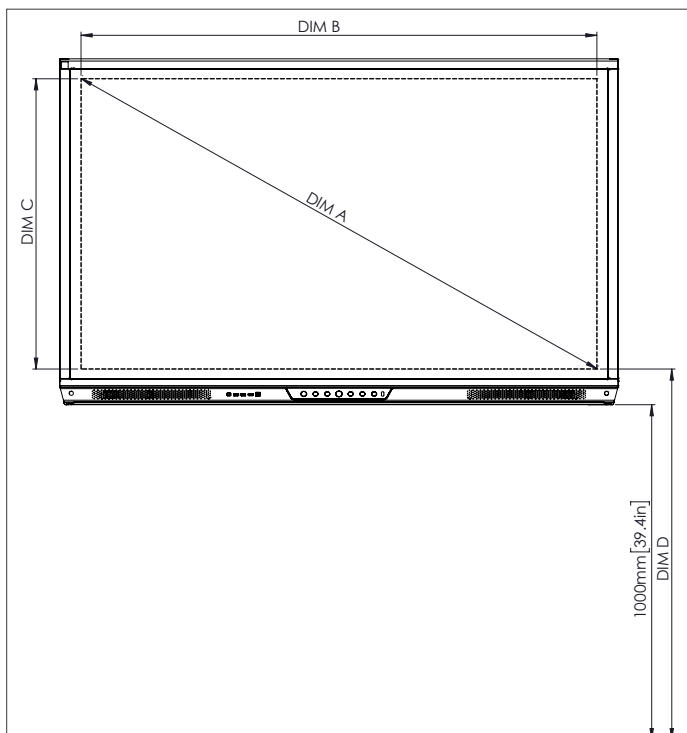

PHYSICAL SPECIFICATIONS

Panel Dimensions	70" 4K: 1668 x 1033 x 95 mm (65.7 x 40.7 x 3.7 in) 75" 4K: 1764 x 1089 x 109 mm (69.4 x 42.9 x 4.3 in) 86" 4K: 2014 x 1231 x 109 mm (79.3 x 48.5 x 4.3 in)
Packed Dimensions	70" 4K: 1796 x 1145 x 278 mm (70.7 x 45.1 x 11.0 in) 75" 4K: 1895 x 1200 x 278 mm (74.6 x 47.2 x 11.0 in) 86" 4K: 2140 x 1350 x 278 mm (84.3 x 53.1 x 11.0 in)
Net Weight	70" 4K: 53 kg (117 lbs) 75" 4K: 60 kg (132 lbs) 86" 4K: 75 kg (165 lbs)
Packed Weight	70" 4K: 75.5 kg (166.4 lbs) 75" 4K: 85.5 kg (188.5 lbs) 86" 4K: 101.6 kg (224.0 lbs)
Wall Mount Dimensions	1010 x 720 x 52 mm (39.8 x 28.3 x 2.0 in)
VESA Mount Point	70" 4K: 600 x 400 mm (23.6 x 15.7 in) 75" 4K: 800 x 400 mm (31.5 x 15.7 in) 86" 4K: 800 x 400 mm (31.5 x 15.7 in)

TECHNICAL DRAWINGS

70"

Front

DIM	DIMENSION (MM)	DIMENSION (IN)
A	1768	70.0
B	1541	60.7
C	867	34.1
D	1107	43.6
E	136	5.4
F	67	2.6
G	1033	40.7
H	1668	65.7
I	600	23.6
J Min	157	6.2
J Max	295	11.6
K Min	1157	45.6
K Max	1295	51.0
L	95	3.7

Back

Side

TECHNICAL DRAWINGS

75"

Front

DIM	DIMENSION (MM)	DIMENSION (IN)
A	1894	75.6
B	1651	65.0
C	928	36.5
D	1103	43.4
E	133	5.2
F	67	2.6
G	1089	42.9
H	1764	69.4
I	800	31.5
J Min	214	8.4
J Max	352	13.9
K Min	1215	47.8
K Max	1353	53.3
L	109	4.3

Back

Side

TECHNICAL DRAWINGS

86"

Front

DIM	DIMENSION (MM)	DIMENSION (IN)
A	2176	85.6
B	1896	74.7
C	1067	42.0
D	1107	43.6
E	134	5.3
F	67	2.6
G	1231	48.5
H	2014	79.3
I	800	31.5
J Min	286	11.3
J Max	424	16.7
K Min	1286	50.6
K Max	1424	56.1
L	109	4.3