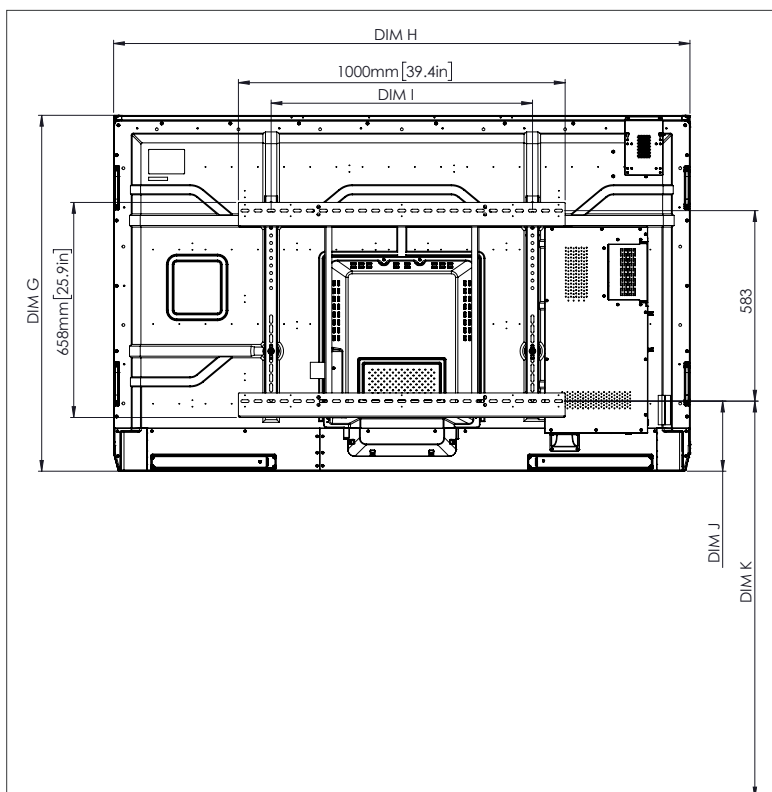

PHYSICAL SPECIFICATIONS

Panel Dimensions	70" 4K: 1668 x 1033 x 95 mm (65.7 x 40.7 x 3.7 in) 75" 4K: 1764 x 1089 x 109 mm (69.4 x 42.9 x 4.3 in) 86" 4K: 2014 x 1231 x 109 mm (79.3 x 48.5 x 4.3 in)
Packed Dimensions	70" 4K: 1796 x 1145 x 278 mm (70.7 x 45.1 x 11.0 in) 75" 4K: 1895 x 1200 x 278 mm (74.6 x 47.2 x 11.0 in) 86" 4K: 2140 x 1350 x 278 mm (84.3 x 53.1 x 11.0 in)
Net Weight	70" 4K: 53 kg (117 lbs) 75" 4K: 60 kg (132 lbs) 86" 4K: 75 kg (165 lbs)
Packed Weight	70" 4K: 75.5 kg (166.4 lbs) 75" 4K: 85.5 kg (188.5 lbs) 86" 4K: 101.6 kg (224.0 lbs)
Wall Mount Dimensions	1010 x 720 x 52 mm (39.8 x 28.3 x 2.0 in)
VESA Mount Point	70" 4K: 600 x 400 mm (23.6 x 15.7 in) 75" 4K: 800 x 400 mm (31.5 x 15.7 in) 86" 4K: 800 x 400 mm (31.5 x 15.7 in)

TECHNICAL DRAWINGS

70"

Front

DIM	DIMENSION (MM)	DIMENSION (IN)
A	1768	70.0
B	1541	60.7
C	867	34.1
D	1107	43.6
E	136	5.4
F	67	2.6
G	1033	40.7
H	1668	65.7
I	600	23.6
J Min	157	6.2
J Max	295	11.6
K Min	1157	45.6
K Max	1295	51.0
L	95	3.7

Back

Side

TECHNICAL DRAWINGS

75"

Front

DIM	DIMENSION (MM)	DIMENSION (IN)
A	1894	75.6
B	1651	65.0
C	928	36.5
D	1103	43.4
E	133	5.2
F	67	2.6
G	1089	42.9
H	1764	69.4
I	800	31.5
J Min	214	8.4
J Max	352	13.9
K Min	1215	47.8
K Max	1353	53.3
L	109	4.3

Back

Side

TECHNICAL DRAWINGS

86"

Front

DIM	DIMENSION (MM)	DIMENSION (IN)
A	2176	85.6
B	1896	74.7
C	1067	42.0
D	1107	43.6
E	134	5.3
F	67	2.6
G	1231	48.5
H	2014	79.3
I	800	31.5
J Min	286	11.3
J Max	424	16.7
K Min	1286	50.6
K Max	1424	56.1
L	109	4.3