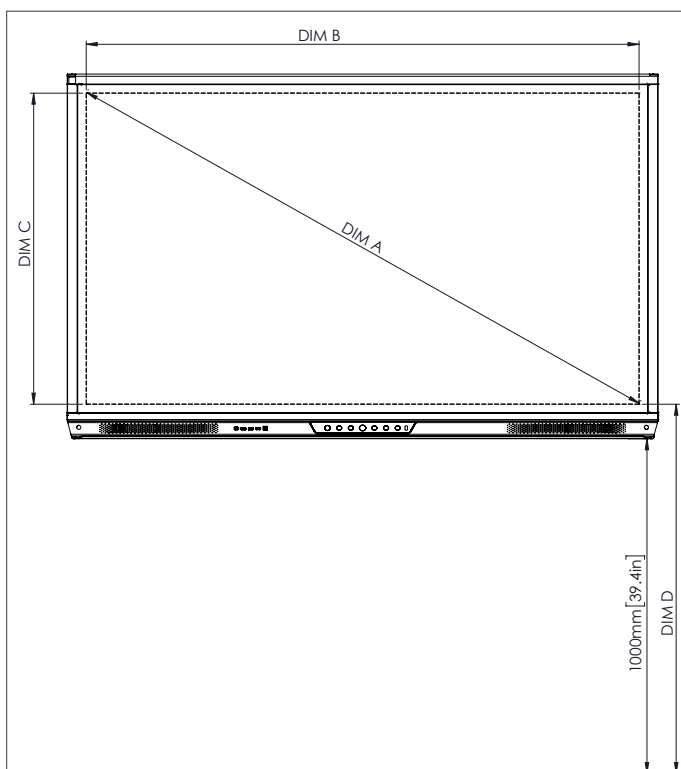

PHYSICAL SPECIFICATIONS

Panel Dimensions	70" 4K: 1668 x 1033 x 95 mm (65.7 x 40.7 x 3.7 in) 75" 4K: 1764 x 1089 x 109 mm (69.4 x 42.9 x 4.3 in) 86" 4K: 2014 x 1231 x 109 mm (79.3 x 48.5 x 4.3 in)
Packed Dimensions	70" 4K: 1796 x 1145 x 278 mm (70.7 x 45.1 x 11.0 in) 75" 4K: 1895 x 1200 x 278 mm (74.6 x 47.2 x 11.0 in) 86" 4K: 2140 x 1350 x 278 mm (84.3 x 53.1 x 11.0 in)
Net Weight	70" 4K: 53 kg (117 lbs) 75" 4K: 60 kg (132 lbs) 86" 4K: 75 kg (165 lbs)
Packed Weight	70" 4K: 75.5 kg (166.4 lbs) 75" 4K: 85.5 kg (188.5 lbs) 86" 4K: 101.6 kg (224.0 lbs)
Wall Mount Dimensions	1010 x 720 x 52 mm (39.8 x 28.3 x 2.0 in)
VESA Mount Point	70" 4K: 600 x 400 mm (23.6 x 15.7 in) 75" 4K: 800 x 400 mm (31.5 x 15.7 in) 86" 4K: 800 x 400 mm (31.5 x 15.7 in)

TECHNICAL DRAWINGS

70"

Front

DIM	DIMENSION (MM)	DIMENSION (IN)
A	1768	70.0
B	1541	60.7
C	867	34.1
D	1107	43.6
E	136	5.4
F	67	2.6
G	1033	40.7
H	1668	65.7
I	600	23.6
J Min	157	6.2
J Max	295	11.6
K Min	1157	45.6
K Max	1295	51.0
L	95	3.7

Back

Side

TECHNICAL DRAWINGS

75"

Front

DIM	DIMENSION (MM)	DIMENSION (IN)
A	1894	75.6
B	1651	65.0
C	928	36.5
D	1103	43.4
E	133	5.2
F	67	2.6
G	1089	42.9
H	1764	69.4
I	800	31.5
J Min	214	8.4
J Max	352	13.9
K Min	1215	47.8
K Max	1353	53.3
L	109	4.3

Back

Side

TECHNICAL DRAWINGS

86"

Front

DIM	DIMENSION (MM)	DIMENSION (IN)
A	2176	85.6
B	1896	74.7
C	1067	42.0
D	1107	43.6
E	134	5.3
F	67	2.6
G	1231	48.5
H	2014	79.3
I	800	31.5
J Min	286	11.3
J Max	424	16.7
K Min	1286	50.6
K Max	1424	56.1
L	109	4.3