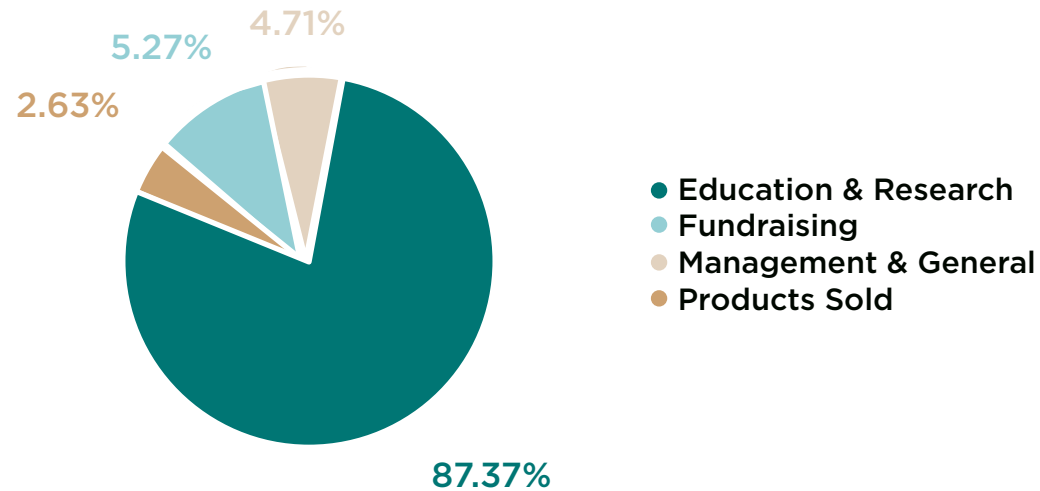

— Amy P.

In 2021 it took \$3.9 million to sustain the organization during a significant time of transition.

**656 participants**

USA Residential and Virtual Programs

**935 participants**

Online Courses

2021 Monroe Institute Expenses