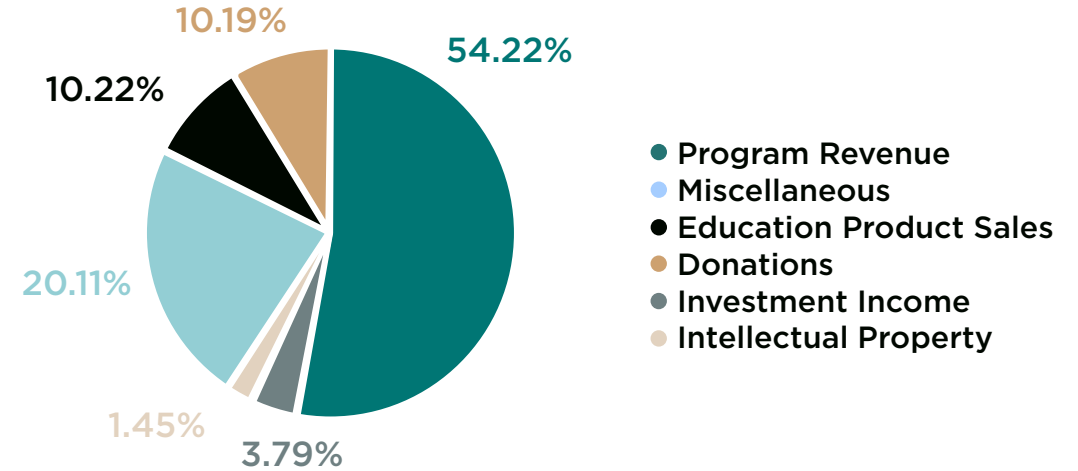

2021 Monroe Institute Revenue

REVENUE:	AMOUNT	%
Program Revenue	$1,307,161	54.22%
Miscellaneous	$485,016	20.11%
Education Product Sales	$246,278	10.22%
Donations	$245,655	10.19%
Investment Income	$91,466	3.79%
Intellectual Property	$35,148	1.45%
	$2,410,745	100.00%

EXPENSES:	AMOUNT	%
Education & Research	$3,379,474	87.37%
Fundraising	$204,172	5.27%
Management & General	$182,306	4.71%
Products Sold	$101,825	2.63%
	$3,867,777	100.00%

65% PARTICIPANT INCREASE including residential, virtual and online programs