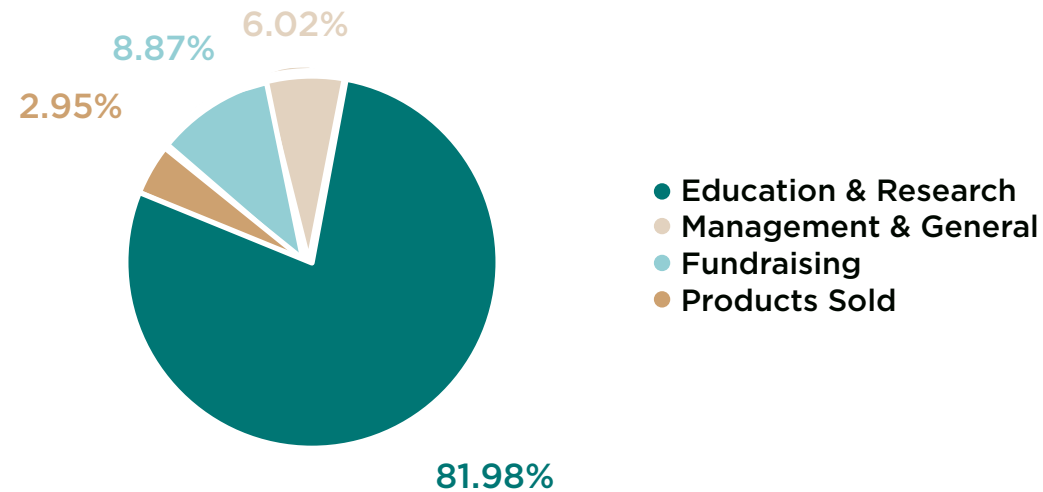

In 2020 it took $2.2 million to sustain the organization during a significant time of transition.

484 participants

USA Residential and Virtual Programs

1030 participants

Online Courses

2020 Monroe Institute Expenses

EXPENSES:	AMOUNT	%
Education & Research	$1,806,365	81.98%
Products Sold	$65,049	2.95%
Fundraising	$195,383	8.87%
Management & General	$136,684	6.02%
	$2,203,481	100.00%