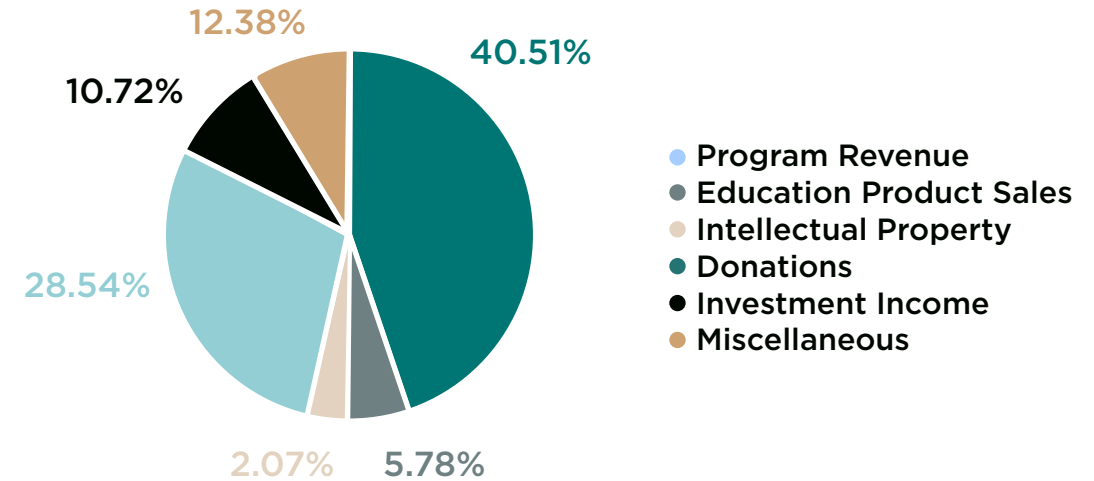

2020 Monroe Institute Revenue

REVENUE:	AMOUNT	%
Program Revenue	$866,251	28.54%
Education Product Sales	$175,454	5.78%
Intellectual Property	$62,786	2.07%
Donations	$1,229,492	40.51%
Investment Income	$325,441	10.72%
Miscellaneous	$375,839	12.38%
	$3,035,263	100.00%

42% PARTICIPANT INCREASE including residential, virtual and online programs