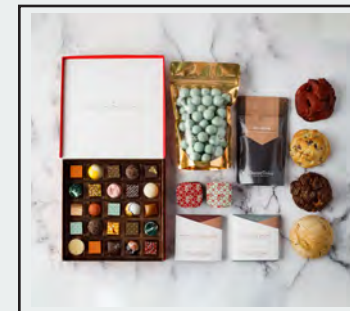

*TIDINGS OF COMFORT & JOY - $116

This gift set will have your recipient grinning from ear to ear! 25pc limited-time only Holiday Collection, Single Serve Belgian Hot Chocolate Mix, Mint Chip Malt Balls, 2pk Chocolate Covered Marshmallows, 4 delectable seasonal cookies, and Half Size Bars Mayan Hot Chocolate and White Chocolate + Cookies & Cream.