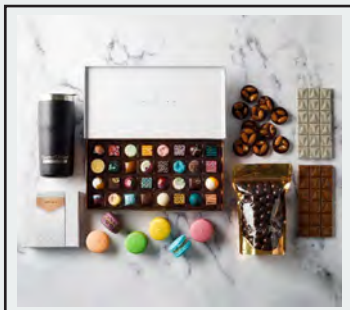

GIFT SETS

STATE OF BLISS - $195.25

This gift set boasts impossible-to-resist confections - our 32pc Cocoa Dolce Collection, 9pc Grey Salt Caramels, Dark Chocolate Covered Almonds, 6pc French-style Macarons, Almonds Bites, Dark Chocolate Peanut Butter Pretzels, Eco Vessel Tumbler, and Full Size Bars Milk Solid and White Chocolate + Cookies & Cream.