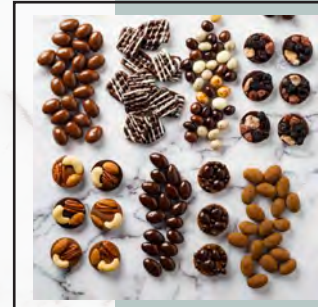

GIFT SETS

- Small gift box - \$3.00
- Medium gift box - \$3.25
- Large gift box - \$3.50
- Pre-selected Gift Sets starting at \$48*

OTHER PRODUCTS

Select from our best-selling chocolate, cookie, or macaron assortments or customize your own. **Base prices. Does not include customizations.*

CHOCOLATE BARS

Half Size - \$4.50

Full Size - \$8.25

*Shockolate Bars:
+\$.50 for Half | +\$.75 for Full*

MIXES & BITES

Bites - \$10.50

Mixes - \$12.00+

Toffees & Barks - \$24.00