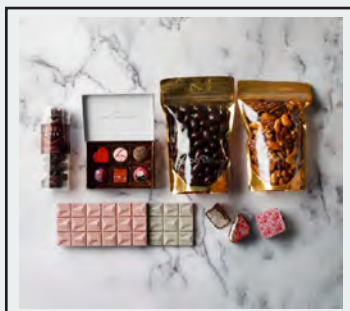

*ULTIMATE BE MY VALENTINE - $82.25

Who wouldn't want to be your Valentine with this gift set? Indulge in our 6pc seasonal Date Night Collection, Dark Chocolate Peanut Butter Pretzels, Espresso Mix, 2pk Chocolate Covered Marshmallows, Berry Bites, and Full Size Bars White Chocolate + Mixed Berries and White Chocolate + Cookies & Cream.