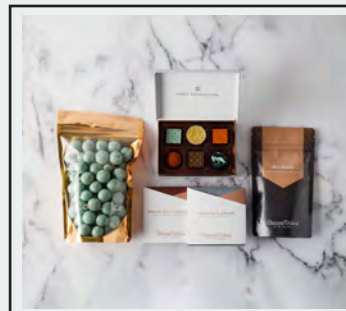

*HOLIDAY GIFT SET - $49.25

Escape to a place of euphoria with this box filled with a variety of deliciousness - our 6pc seasonal Holly Jolly Collection, Single Serve Belgian Hot Chocolate Mix, Mint Chip Malt Balls, and Half Bars Mayan Hot Chocolate and White Chocolate + Cookies & Cream.