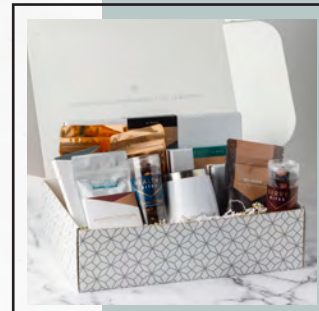

DELICIOUS GIFTING, MADE EASY

1

CHOOSE YOUR PRODUCT

Whether it's one chocolate box or a variety of products to build a gift set, we'll help you select the perfect gift to fit your budget.

2

CUSTOMIZE IT

Put your logo on a chocolate, send a personalized message, or customize a band - these are just some of the options to make this gift uniquely you!

CHOCOLATES

- 1 pc bag - \$2.95 - \$3.25
- 2 pc bag - \$5.75 - \$6.00
- 3 pc bag - \$8.40 - \$8.65
- 1 pc box - \$4.00
- 2 pc box - \$6.30
- 4 pc box - \$12.50
- 6 pc box - \$17.75
- 9 pc box - \$25.75
- 16 pc box - \$44.50
- 25 pc box - \$63.00
- 32 pc box - \$80.00

GIFT SETS

- Small gift box - \$3.00
- Medium gift box - \$3.25
- Large gift box - \$3.50
- Pre-selected Gift Sets starting at \$48*

OTHER PRODUCTS

Select from our best-selling chocolate, cookie, or macaron assortments or customize your own. **Base prices. Does not include customizations.*