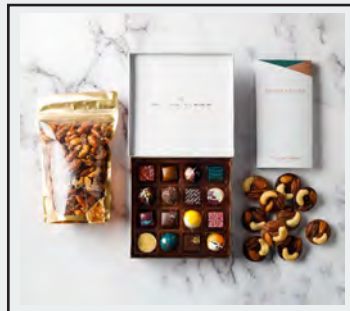

AVAILABLE FLAVORS:

Milk and 54% Dark Chocolate

GIFT SETS

Our best-selling themed Gift Sets are great options for any gifting season or create your own Gift Set to fit your budget

SIGNATURE - \$59.75

Our Signature Gift Set includes a few of our signature items for any occasion - 9pc Quick Fix, Dark Chocolate Covered Almonds, and a Full Size White + Cookies & Cream and Milk Chocolate Bar.

CHOCOLATE & NUTTY - \$79.75

Go nuts with this Gift Set of all things chocolate & nutty - our 16pc Cocoa Lovers, Nutty Bites, Dark Chocolate + Almonds & Sea Salt Bar, and our house-made specialty Spicy Nut Mix.

*SMORES
● ●

* SEASONAL CHOCOLATES

-  ALCOHOL
-  MILK
-  SOY
-  WHEAT
-  NUTS
-  EGGS

MACARON FLAVORS

French-style almond cookies made with premium Belgian chocolate, local cream, and other high quality ingredients. They're made without preservatives.