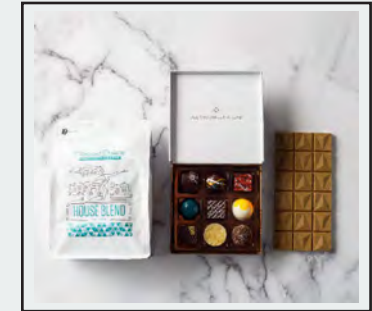

COFFEE & CHOCOLATE - $52

Delight the coffee lover in your life with this Coffee & Chocolate Gift Set. Brew a fresh batch of House Coffee, indulge in a 9pc Quick Fix and snack on a Gold Chocolate + Caramel Latte Bar.