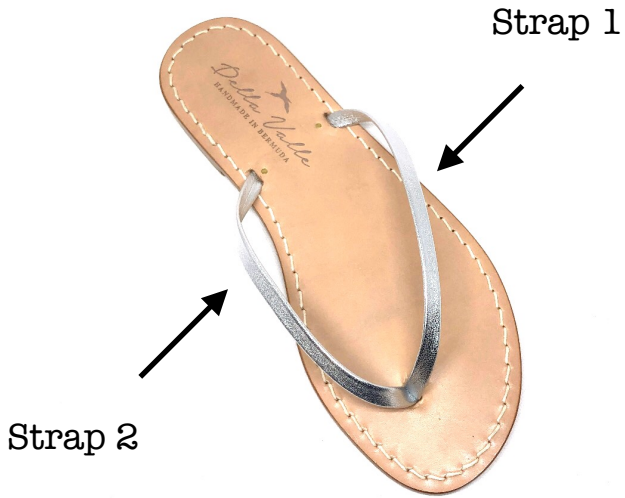

# Customize your Sandals

- Belinda -

- Choose your color below for Strap 1 and Strap 2.
- Enter in the notes section at checkout.

<p>GREEN</p>	<p>DARK BROWN</p>	<p>RED</p>	<p>SNAKE BEIGE</p>
<p>SILVER</p>	<p>WHITE</p>	<p>YELLOW</p>	<p>LIGHT BROWN</p>

# Customize your Sandals

SNAKE BLACK/WHITE

TURQUOISE

SNAKE BLACK

ORANGE

BEIGE

SNAKE BROWN

SNAKE BLUE

PINK

PINK GOLD

LIGHT GOLD

NAVY BLUE

BLACK