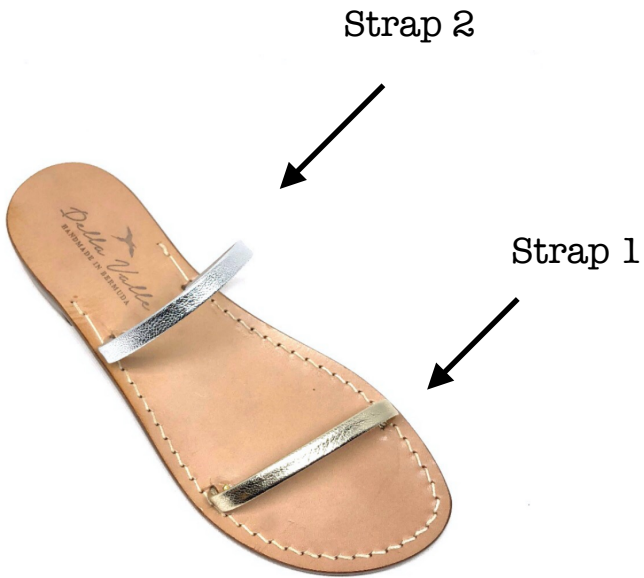

Customize your Sandals

- Aria -

- Choose your color below for Strap 1 and Strap 2.
- Enter in the notes section at checkout.

<p>GREEN</p>	<p>DARK BROWN</p>	<p>RED</p>	<p>SNAKE BEIGE</p>
<p>SILVER</p>	<p>WHITE</p>	<p>YELLOW</p>	<p>LIGHT BROWN</p>

Customize your Sandals

SNAKE BLACK/WHITE

TURQUOISE

SNAKE BLACK

ORANGE

BEIGE

SNAKE BROWN

SNAKE BLUE

PINK

PINK GOLD

LIGHT GOLD

NAVY BLUE

BLACK