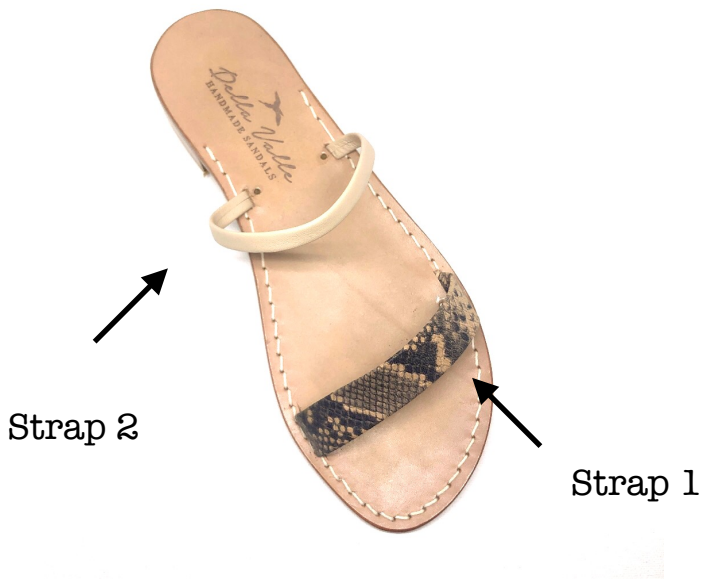

Customize your Sandals

- Ella -

- Choose your color below for Strap 1 and Strap 2.
- Enter in the notes section at checkout.

Wide leather Strap 1

WHITE 	BLACK 	BROWN 	SILVER 
LIGHT GOLD 	PINK GOLD 	NAVY BLUE 	SNAKE BROWN 

Customize your Sandals

<p>GREEN</p> 	<p>DARK BROWN</p> 	<p>RED</p> 	<p>SNAKE BEIGE</p> 
<p>SILVER</p> 	<p>WHITE</p> 	<p>YELLOW</p> 	<p>LIGHT BROWN</p> 
<p>SNAKE BLACK/WHITE</p> 	<p>TURQUOISE</p> 	<p>SNAKE BLACK</p> 	<p>ORANGE</p> 
<p>BEIGE</p> 	<p>SNAKE BROWN</p> 	<p>SNAKE BLUE</p> 	<p>PINK</p> 
<p>PINK GOLD</p> 	<p>LIGHT GOLD</p> 	<p>NAVY BLUE</p> 	<p>BLACK</p> 