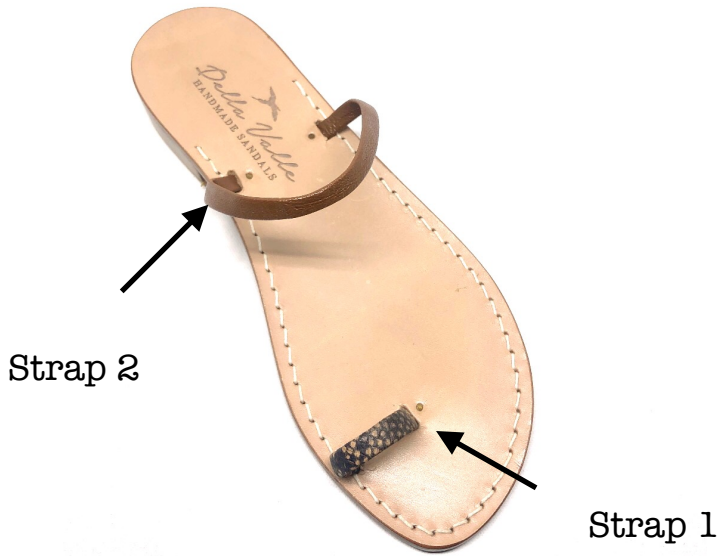

# Customize your Sandals

- Varvara -

- Choose your color below for Strap 1 and Strap 2.
- Enter in the notes section at checkout.

<p>GREEN</p> 	<p>DARK BROWN</p> 	<p>RED</p> 	<p>SNAKE BEIGE</p> 
<p>SILVER</p> 	<p>WHITE</p> 	<p>YELLOW</p> 	<p>LIGHT BROWN</p> 

# Customize your Sandals

SNAKE BLACK/WHITE

TURQUOISE

SNAKE BLACK

ORANGE

BEIGE

SNAKE BROWN

SNAKE BLUE

PINK

PINK GOLD

LIGHT GOLD

NAVY BLUE

BLACK