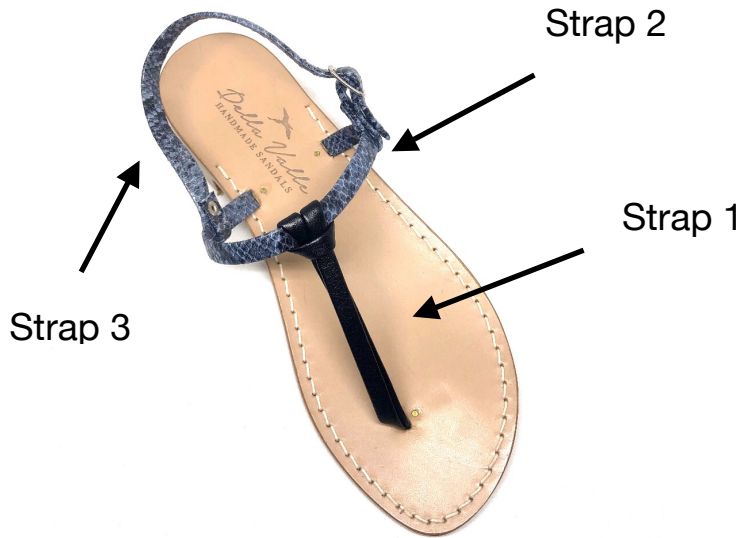

Customize your Sandals

- Sofia -

- Choose your color below for Strap 1, Strap 2 and Strap 3.
- Enter in the notes section at checkout.

<p>GREEN</p> 	<p>DARK BROWN</p> 	<p>RED</p> 	<p>SNAKE BEIGE</p> 
<p>SILVER</p> 	<p>WHITE</p> 	<p>YELLOW</p> 	<p>LIGHT BROWN</p> 

Customize your Sandals

SNAKE BLACK/WHITE

TURQUOISE

SNAKE BLACK

ORANGE

BEIGE

SNAKE BROWN

SNAKE BLUE

PINK

PINK GOLD

LIGHT GOLD

NAVY BLUE

BLACK