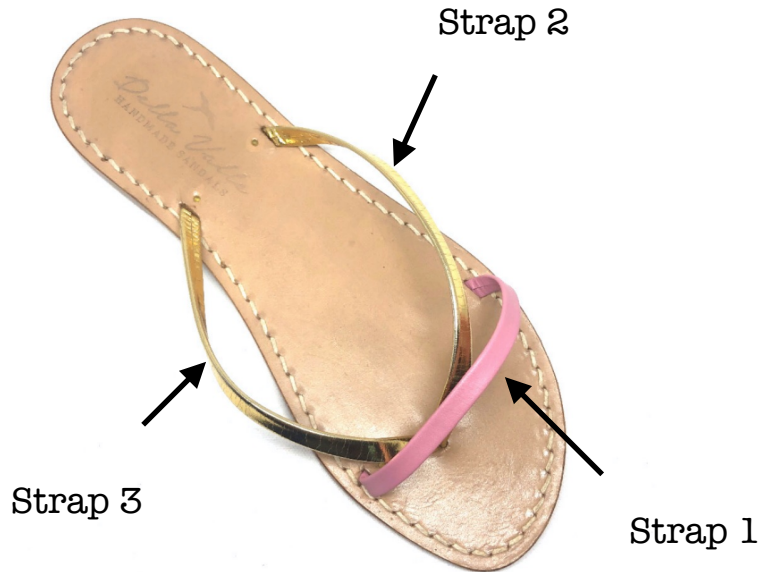

Customize your Sandals

- Rosa -

- Choose your color below for Strap 1, Strap 2 and Strap 3.
- Enter in the notes section at checkout.

<p>GREEN</p> 	<p>DARK BROWN</p> 	<p>RED</p> 	<p>SNAKE BEIGE</p> 
<p>SILVER</p> 	<p>WHITE</p> 	<p>YELLOW</p> 	<p>LIGHT BROWN</p> 

Customize your Sandals

SNAKE BLACK/WHITE

TURQUOISE

SNAKE BLACK

ORANGE

BEIGE

SNAKE BROWN

SNAKE BLUE

PINK

PINK GOLD

LIGHT GOLD

NAVY BLUE

BLACK