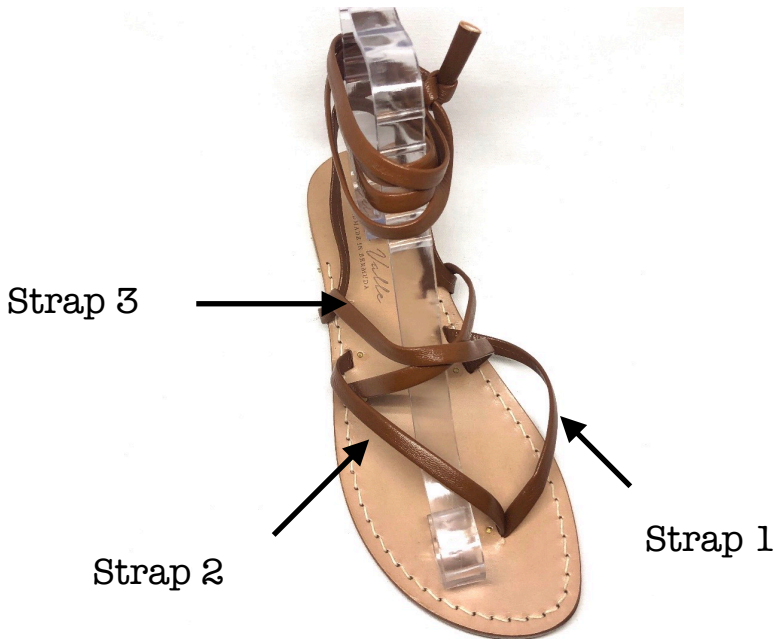

## - Gladiator I -

- Choose your color below for Strap 1, Strap 2 and Strap 3.
- Enter in the notes section at checkout.

<p>GREEN</p> 	<p>DARK BROWN</p> 	<p>RED</p> 	<p>SNAKE BEIGE</p> 
<p>SILVER</p> 	<p>WHITE</p> 	<p>YELLOW</p> 	<p>LIGHT BROWN</p> 