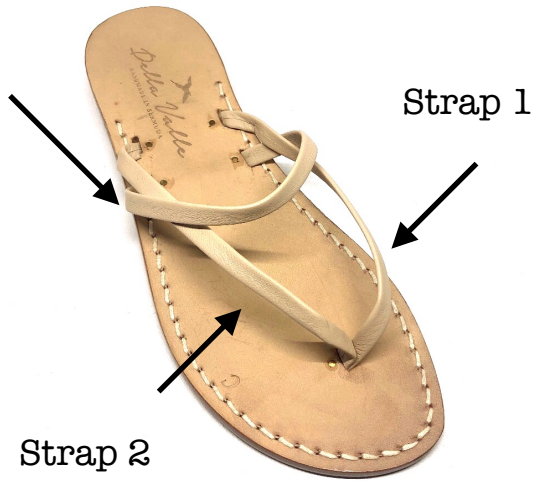

Customize your Sandals

- Eleonora -

Strap 3

- Choose your color below for Strap 1, Strap 2 and Strap 3.

- Enter in the notes section at checkout.

<p>GREEN</p> 	<p>DARK BROWN</p> 	<p>RED</p> 	<p>SNAKE BEIGE</p> 
<p>SILVER</p> 	<p>WHITE</p> 	<p>YELLOW</p> 	<p>LIGHT BROWN</p> 

Customize your Sandals

SNAKE BLACK/WHITE

TURQUOISE

SNAKE BLACK

ORANGE

BEIGE

SNAKE BROWN

SNAKE BLUE

PINK

PINK GOLD

LIGHT GOLD

NAVY BLUE

BLACK