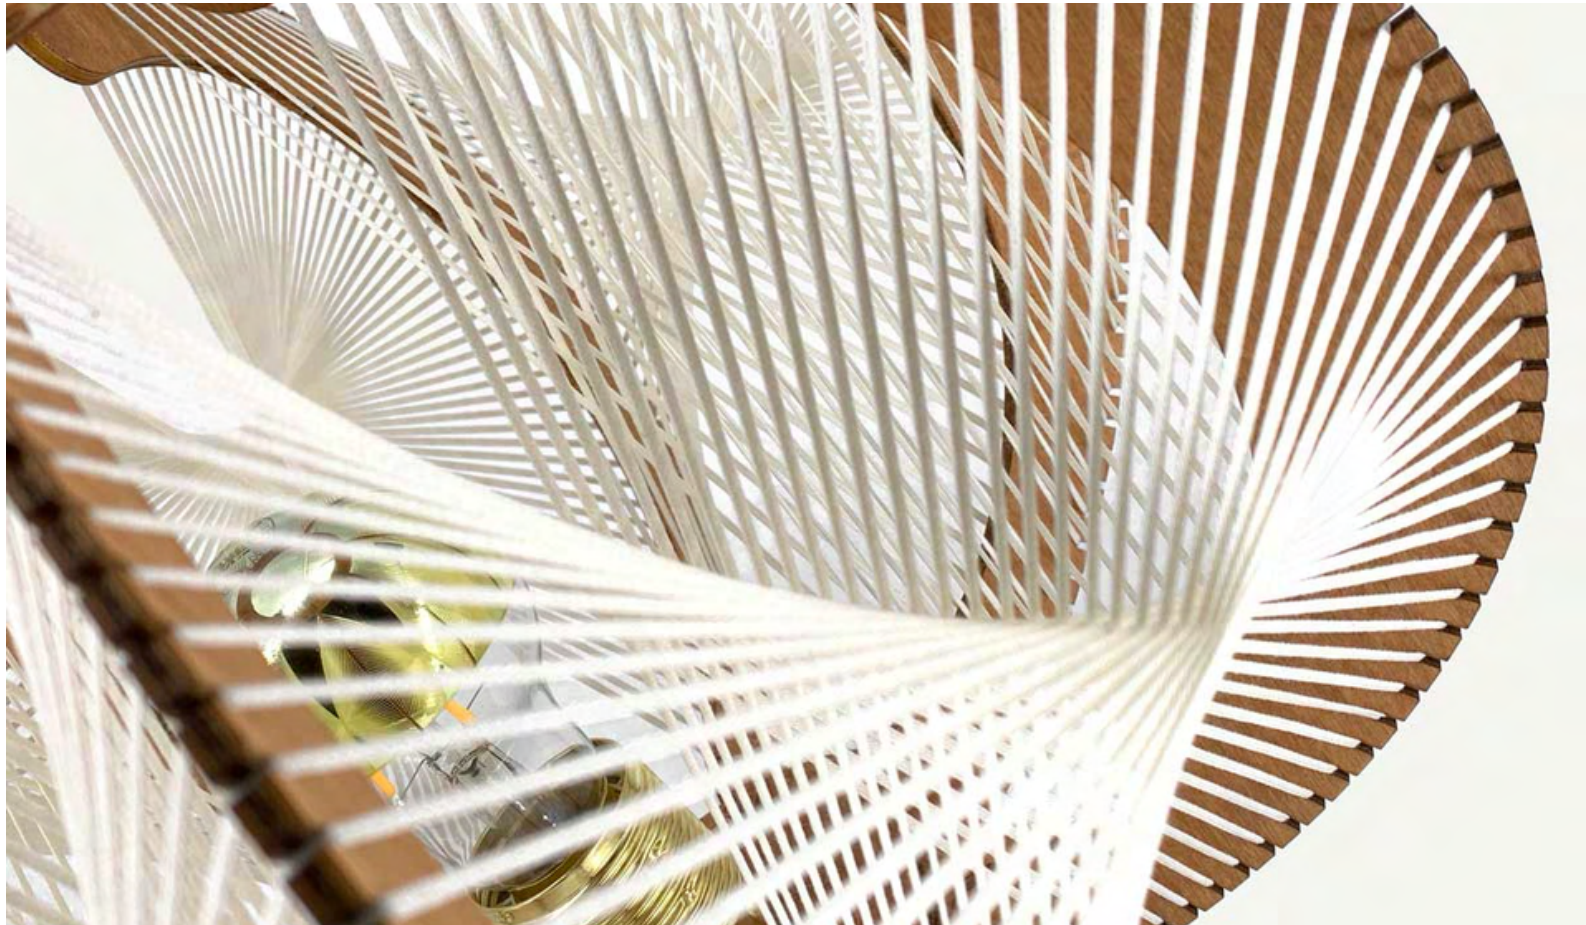

LAFABLIGHT

PRESS KIT

www.lafablight.com

contact@lafablight.com

[+336 09 542 542](tel:+33609542542)