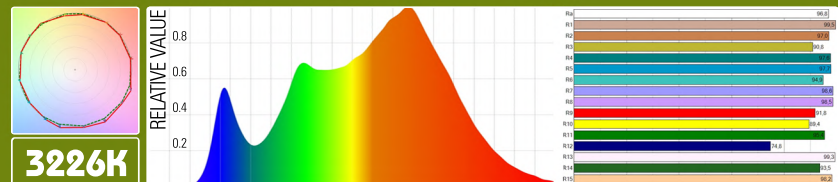

PHOTOMETRICS 5600K/ 3200K

1m	13000 lux	3m	1800 lux	5m	335 lux
3ft	1200 fc	10ft	166 fc	16ft	31 fc

TECHNICAL SPECIFICATIONS

BEAM ANGLE	115°
COLOR TEMPERATURE	Continuously adjustable from 2500K to 10,000K.
LIGHT INTENSITY	Dimmable from 0 to 1000, smooth and flicker-free.
GREEN-MAGENTA	Continuously adjustable from full minusgreen to full plusgreen
COLOR SPECTRUM	Full color spectrum R+G+B+W+CW with hue, saturation, and base color temperature control.
CONTROL COLOR MODES	CCT, HSI+, GEL, RGB+W+CW and EFFECTS modes. <i>base Kelvin white light can be set combined with any color</i>
CONTROL	Onboard control with color display, DMX-RDM with XLR-5 in connector. DMX-RDM with LumenRadio CRMX Wi-Fi Art-Net, Bluetooth + Android and IOS Goya App <i>Bluetooth will be available on December'19 Firmware update</i>
CR INDEX & TLCI	Exceeds 95 CRI and TLCI.
DIMENSIONS	763 x 620 x 93mm / 30 x 24.4 x 3.6 inches.
PANEL WEIGHT	13 kg / 28.6 lb.
PANEL + YOKE WEIGHT	15.3 kg / 33.7 lb.
POWER 400W	3.6 Amps at 110 VAC.
POWER SUPPLY	28V DC (XLR3). 90-264V AC 50/60Hz.
LED RATED LIFE	More than 50,000 hours.
COOLING	Silent, fan-free passive cooling.
PROTECTION	IP54 rain and dustproof, indoor or outdoor use
CONSTRUCTION & FINISH	Fixture & yoke made of black powdercoated extruded and sheet aluminum
RIGGING OPTIONS	Aluminum yoke with 16mm baby receptacle combined with 28mm junior pin, center ball-head mount, multiple 1/4" - 20 rigging points, double vertical yoke, pole operated yoke.