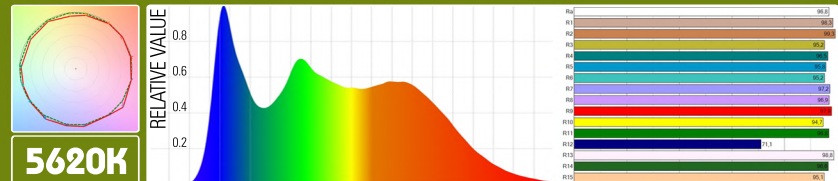

PHOTOMETRICS 5600K/ 3200K

1m	13000 lux	3m	1800 lux	5m	335 lux
3ft	1200 fc	10ft	166 fc	16ft	31 fc

TECHNICAL SPECIFICATIONS

BEAM ANGLE	115°
COLOR TEMPERATURE	Continuously adjustable from 2500K to 10,000K.
LIGHT INTENSITY	Dimmable from 0 to 1000, smooth and flicker-free.
GREEN-MAGENTA	Continuously adjustable from full minusgreen to full plusgreen
COLOR SPECTRUM	Full color spectrum R+G+B+W+CW with hue, saturation, and base color temperature control.
CONTROL COLOR MODES	CCT, HSI+, GEL, RGB+W+CW and EFFECTS modes. <i>base Kelvin white light can be set combined with any color</i>
CONTROL	Onboard control with color display, DMX-RDM with XLR-5 in connector. DMX-RDM with LumenRadio CRMX Wi-Fi Art-Net, Bluetooth + Android and IOS Goya App <i>Bluetooth will be available on December'19 Firmware update</i>
CR INDEX & TLCI	Exceeds 95 CRI and TLCI.
DIMENSIONS	763 x 620 x 93mm / 30 x 24.4 x 3.6 inches.
PANEL WEIGHT	13 kg / 28.6 lb.
PANEL + YOKE WEIGHT	15.3 kg / 33.7 lb.
POWER 400W	3.6 Amps at 110 VAC.
POWER SUPPLY	28V DC (XLR3). 90-264V AC 50/60Hz.
LED RATED LIFE	More than 50,000 hours.
COOLING	Silent, fan-free passive cooling.
PROTECTION	IP54 rain and dustproof, indoor or outdoor use
CONSTRUCTION & FINISH	Fixture & yoke made of black powdercoated extruded and sheet aluminum
RIGGING OPTIONS	Aluminum yoke with 16mm baby receptacle combined with 28mm junior pin, center ball-head mount, multiple 1/4" - 20 rigging points, double vertical yoke, pole operated yoke.