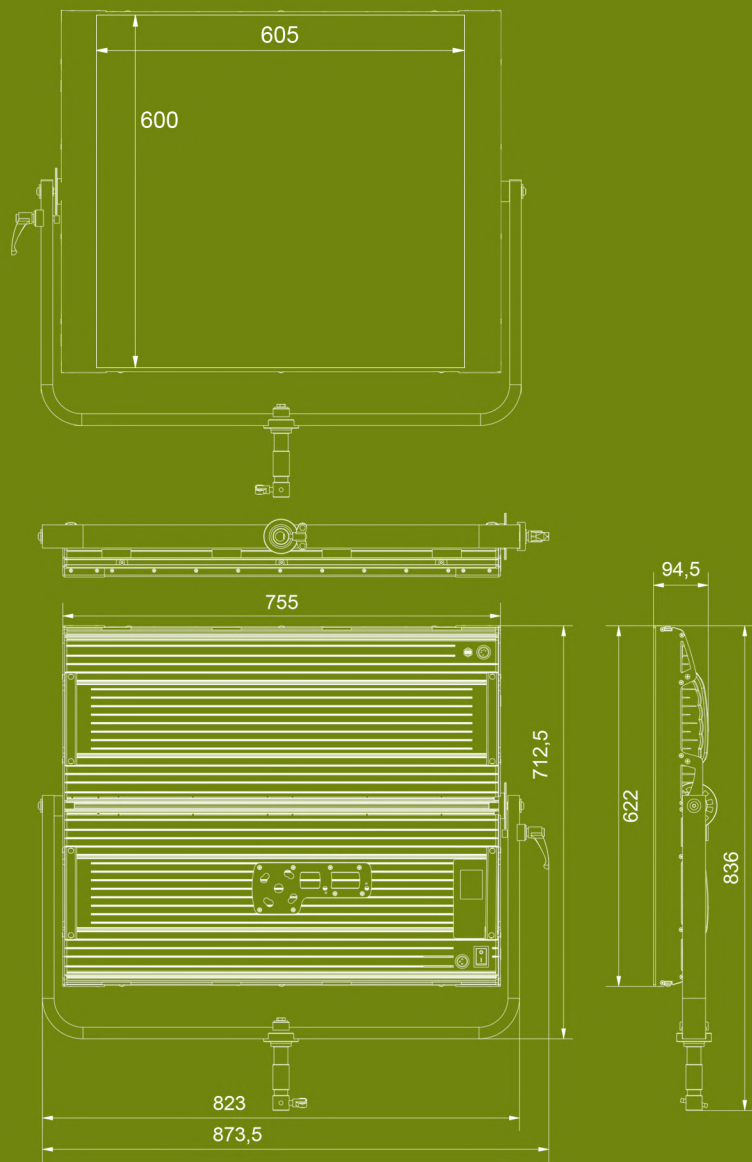

TECHNICAL SPECIFICATIONS

BEAM ANGLE	115°
COLOR TEMPERATURE	Continuously adjustable from 2500K to 10,000K.
LIGHT INTENSITY	Dimmable from 0 to 1000, smooth and flicker-free.
GREEN-MAGENTA	Continuously adjustable from full minusgreen to full plusgreen
COLOR SPECTRUM	Full color spectrum R+G+B+W+CW with hue, saturation, and base color temperature control.
CONTROL COLOR MODES	CCT, HSI+, GEL, RGB+W+CW and EFFECTS modes. <i>base Kelvin white light can be set combined with any color</i>
CONTROL	Onboard control with color display, DMX-RDM with XLR-5 in connector. DMX-RDM with LumenRadio CRMX Wi-Fi Art-Net, Bluetooth + Android and IOS Goya App <i>Bluetooth will be available on December'19 Firmware update</i>
CR INDEX & TLCI	Exceeds 95 CRI and TLCI.
DIMENSIONS	763 x 620 x 93mm / 30 x 24.4 x 3.6 inches.
PANEL WEIGHT	13 kg / 28.6 lb.
PANEL + YOKE WEIGHT	15.3 kg / 33.7 lb.
POWER 400W	3.6 Amps at 110 VAC.
POWER SUPPLY	28V DC (XLR3). 90-264V AC 50/60Hz.
LED RATED LIFE	More than 50,000 hours.
COOLING	Silent, fan-free passive cooling.
PROTECTION	IP54 rain and dustproof, indoor or outdoor use
CONSTRUCTION & FINISH	Fixture & yoke made of black powdercoated extruded and sheet aluminum
RIGGING OPTIONS	Aluminum yoke with 16mm baby receptacle combined with 28mm junior pin, center ball-head mount, multiple 1/4" - 20 rigging points, double vertical yoke, pole operated yoke.

Copyright 2019 VELVET. EVO 2x2 Weatherproof information (product code VE2X2CIP54 & VE2X2CIP54NY) is published by THELIGHT S.L.

VELVET & EVO is a registered trademark by THELIGHT S.L. Carrer de la Cerdanya 11-A 08192 Sant Quirze del Vallès. BARCELONA, SPAIN. www.velvetlight.tv