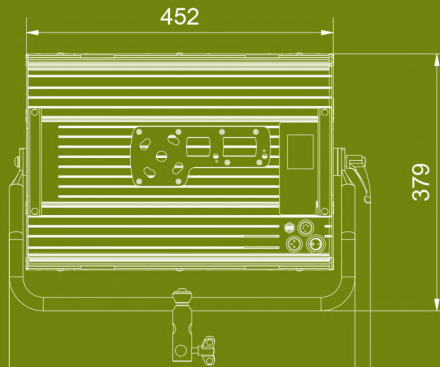

EVO 1 Color weatherproof LED panel + yoke

INCLUDES 1x EVO 1 Color LED panel IP54 with DC in XLR-3, 1x DMX in XLR-5, 1x Mini-USB, LumenRadio wireless DMX, VELVET WIFI Art-Net, 1x yoke with 28mm junior pin - 16mm baby receiver

**VE1CIP54NY** ORDER CODE

EVO 1 Color weatherproof LED panel without yoke

INCLUDES: 1x EVO 1 Color LED panel IP54 with DC in XLR-3, 1x DMX in XLR-5, 1x Mini-USB, LumenRadio wireless DMX, VELVET WIFI Art-Net

**PHOTOMETRICS** 5600K/ 3200K

1m	3500 lux	3m	450 lux	5m	83 lux
3ft	325 fc	10ft	41 fc	16ft	7.6 fc

## TECHNICAL SPECIFICATIONS

BEAM ANGLE	115°.
COLOR TEMPERATURE	Continuously adjustable from 2500K to 10.000K.
LIGHT INTENSITY	Dimmable 0 to 100, smooth and flicker-free.
GREEN-MAGENTA	Continuously adjustable from full minusgreen to full plusgreen.
COLOR SPECTRUM	Full color spectrum R+G+B+W+CW with hue, saturation, and base color temperature control.
CONTROL COLOR MODES	CCT, HSI+, GEL, RGB+W+CW and EFFECTS modes. Adjustments are laid over a base white light and can be transferred from one mode to another.
CONTROL	Onboard control with color display, DMX/RDM through XLR5, LumenRadio wireless DMX/RDM, Art-Net, Wi-Fi, and the VELVET Goya mobile app.
CR INDEX & TLCI	Exceeds 95 CRI and TLCI.
DIMENSIONS	453 x 318 x 92mm / 17.8 x 12.5 x 3.6 inches.
PANEL WEIGHT	4.4 kg / 9.7 lbs.
PANEL + YOKE WEIGHT	4.9 kg / 10.8 lbs.
POWER 200W	0.9 Amps at 110 VAC
POWER SUPPLY	12-35V DC (XLR3). VLock/ Gold Mount battery plate 90-264V AC 50/60Hz
LED RATED LIFE	More than 50,000 hours.
COOLING	Silent and fan-free passive cooling.
PROTECTION	IP54 rain and dustproof, indoor or outdoor use.
CONSTRUCTION & FINISH	Fixture and yoke made of 100% black powdercoated extruded and sheet aluminum.
RIGGING OPTIONS	Aluminum yoke with 16mm baby receptacles combined with 28mm junior pin, center ball-head mount, multiple 1/4"-20 rigging points, double vertical yoke, pole-operated yoke.