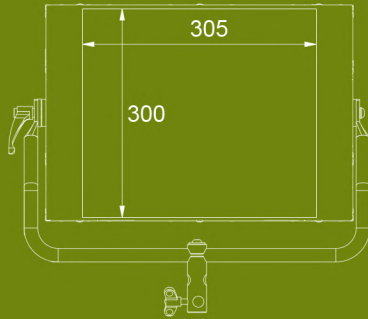

**VE1CIP54NY** ORDER CODE

EVO 1 Color weatherproof LED panel without yoke

INCLUDES: 1x EVO 1 Color LED panel IP54 with DC in XLR-3, 1x DMX in XLR-5, 1x Mini-USB, LumenRadio wireless DMX, VELVET WIFI Art-Net

**PHOTOMETRICS** 5600K/ 3200K

1m	3500 lux	3m	450 lux	5m	83 lux
3ft	325 fc	10ft	41 fc	16ft	7.6 fc

## TECHNICAL SPECIFICATIONS

BEAM ANGLE	115°.
COLOR TEMPERATURE	Continuously adjustable from 2500K to 10.000K.
LIGHT INTENSITY	Dimmable 0 to 100, smooth and flicker-free.
GREEN-MAGENTA	Continuously adjustable from full minusgreen to full plusgreen.
COLOR SPECTRUM	Full color spectrum R+G+B+W+CW with hue, saturation, and base color temperature control.
CONTROL COLOR MODES	CCT, HSI+, GEL, RGB+W+CW and EFFECTS modes. Adjustments are laid over a base white light and can be transferred from one mode to another.
CONTROL	Onboard control with color display, DMX/RDM through XLR5, LumenRadio wireless DMX/RDM, Art-Net, Wi-Fi, and the VELVET Goya mobile app.
CR INDEX & TLCI	Exceeds 95 CRI and TLCI.
DIMENSIONS	453 x 318 x 92mm / 17.8 x 12.5 x 3.6 inches.
PANEL WEIGHT	4.4 kg / 9.7 lbs.
PANEL + YOKE WEIGHT	4.9 kg / 10.8 lbs.
POWER 200W	0.9 Amps at 110 VAC
POWER SUPPLY	12-35V DC (XLR3). VLock/ Gold Mount battery plate 90-264V AC 50/60Hz
LED RATED LIFE	More than 50,000 hours.
COOLING	Silent and fan-free passive cooling.
PROTECTION	IP54 rain and dustproof, indoor or outdoor use.
CONSTRUCTION & FINISH	Fixture and yoke made of 100% black powdercoated extruded and sheet aluminum.
RIGGING OPTIONS	Aluminum yoke with 16mm baby receptacles combined with 28mm junior pin, center ball-head mount, multiple 1/4"-20 rigging points, double vertical yoke, pole-operated yoke.