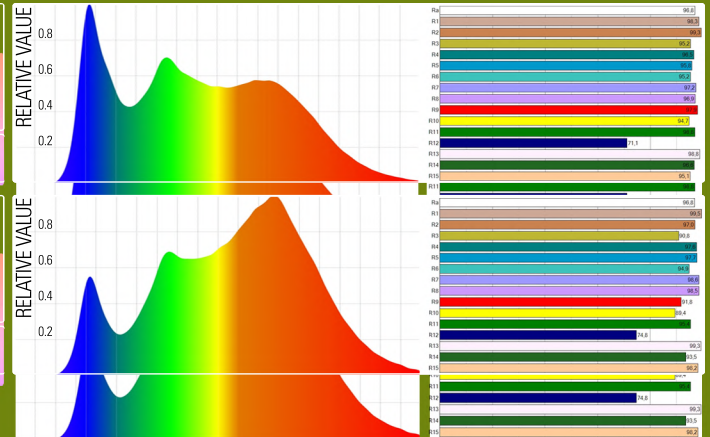

EVO 1 Color weatherproof LED panel + yoke

INCLUDES 1x EVO 1 Color LED panel IP54 with DC in XLR-3, 1x DMX in XLR-5, 1x Mini-USB, LumenRadio wireless DMX, VELVET WIFI Art-Net, 1x yoke with 28mm junior pin - 16mm baby receiver

**PHOTOMETRICS** 5600K/ 3200K

1m	3500 lux	3m	450 lux	5m	83 lux
3ft	325 fc	10ft	41 fc	16ft	7.6 fc

## TECHNICAL SPECIFICATIONS

BEAM ANGLE	115°.
COLOR TEMPERATURE	Continuously adjustable from 2500K to 10.000K.
LIGHT INTENSITY	Dimmable 0 to 100, smooth and flicker-free.
GREEN-MAGENTA	Continuously adjustable from full minusgreen to full plusgreen.
COLOR SPECTRUM	Full color spectrum R+G+B+W+CW with hue, saturation, and base color temperature control.
CONTROL COLOR MODES	CCT, HSI+, GEL, RGB+W+CW and EFFECTS modes. Adjustments are laid over a base white light and can be transferred from one mode to another.
CONTROL	Onboard control with color display, DMX/RDM through XLR5, LumenRadio wireless DMX/RDM, Art-Net, Wi-Fi, and the VELVET Goya mobile app.
CR INDEX & TLCI	Exceeds 95 CRI and TLCI.
DIMENSIONS	453 x 318 x 92mm / 17.8 x 12.5 x 3.6 inches.
PANEL WEIGHT	4.4 kg / 9.7 lbs.
PANEL + YOKE WEIGHT	4.9 kg / 10.8 lbs.
POWER 200W	0.9 Amps at 110 VAC
POWER SUPPLY	12-35V DC (XLR3). VLock/ Gold Mount battery plate 90-264V AC 50/60Hz
LED RATED LIFE	More than 50,000 hours.
COOLING	Silent and fan-free passive cooling.
PROTECTION	IP54 rain and dustproof, indoor or outdoor use.
CONSTRUCTION & FINISH	Fixture and yoke made of 100% black powdercoated extruded and sheet aluminum.
RIGGING OPTIONS	Aluminum yoke with 16mm baby receptacles combined with 28mm junior pin, center ball-head mount, multiple 1/4"-20 rigging points, double vertical yoke, pole-operated yoke.