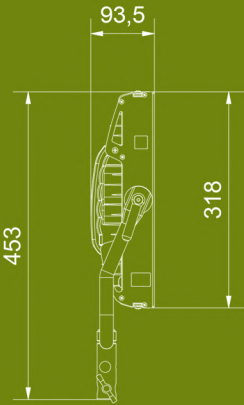

**VE1CIP54NY** ORDER CODE

EVO 1 Color weatherproof LED panel without yoke

INCLUDES: 1x EVO 1 Color LED panel IP54 with DC in XLR-3, 1x DMX in XLR-5, 1x Mini-USB, LumenRadio wireless DMX, VELVET WIFI Art-Net

**PHOTOMETRICS** 5600K/ 3200K

1m	3500 lux	3m	450 lux	5m	83 lux
3ft	325 fc	10ft	41 fc	16ft	7.6 fc

## TECHNICAL SPECIFICATIONS

BEAM ANGLE	115°.
COLOR TEMPERATURE	Continuously adjustable from 2500K to 10.000K.
LIGHT INTENSITY	Dimmable 0 to 100, smooth and flicker-free.
GREEN-MAGENTA	Continuously adjustable from full minusgreen to full plusgreen.
COLOR SPECTRUM	Full color spectrum R+G+B+W+CW with hue, saturation, and base color temperature control.
CONTROL COLOR MODES	CCT, HSI+, GEL, RGB+W+CW and EFFECTS modes. Adjustments are laid over a base white light and can be transferred from one mode to another.
CONTROL	Onboard control with color display, DMX/RDM through XLR5, LumenRadio wireless DMX/RDM, Art-Net, Wi-Fi, and the VELVET Goya mobile app.
CR INDEX & TLCI	Exceeds 95 CRI and TLCI.
DIMENSIONS	453 x 318 x 92mm / 17.8 x 12.5 x 3.6 inches.
PANEL WEIGHT	4.4 kg / 9.7 lbs.
PANEL + YOKE WEIGHT	4.9 kg / 10.8 lbs.
POWER 200W	0.9 Amps at 110 VAC
POWER SUPPLY	12-35V DC (XLR3). VLock/ Gold Mount battery plate 90-264V AC 50/60Hz
LED RATED LIFE	More than 50,000 hours.
COOLING	Silent and fan-free passive cooling.
PROTECTION	IP54 rain and dustproof, indoor or outdoor use.
CONSTRUCTION & FINISH	Fixture and yoke made of 100% black powdercoated extruded and sheet aluminum.
RIGGING OPTIONS	Aluminum yoke with 16mm baby receptacles combined with 28mm junior pin, center ball-head mount, multiple 1/4"-20 rigging points, double vertical yoke, pole-operated yoke.