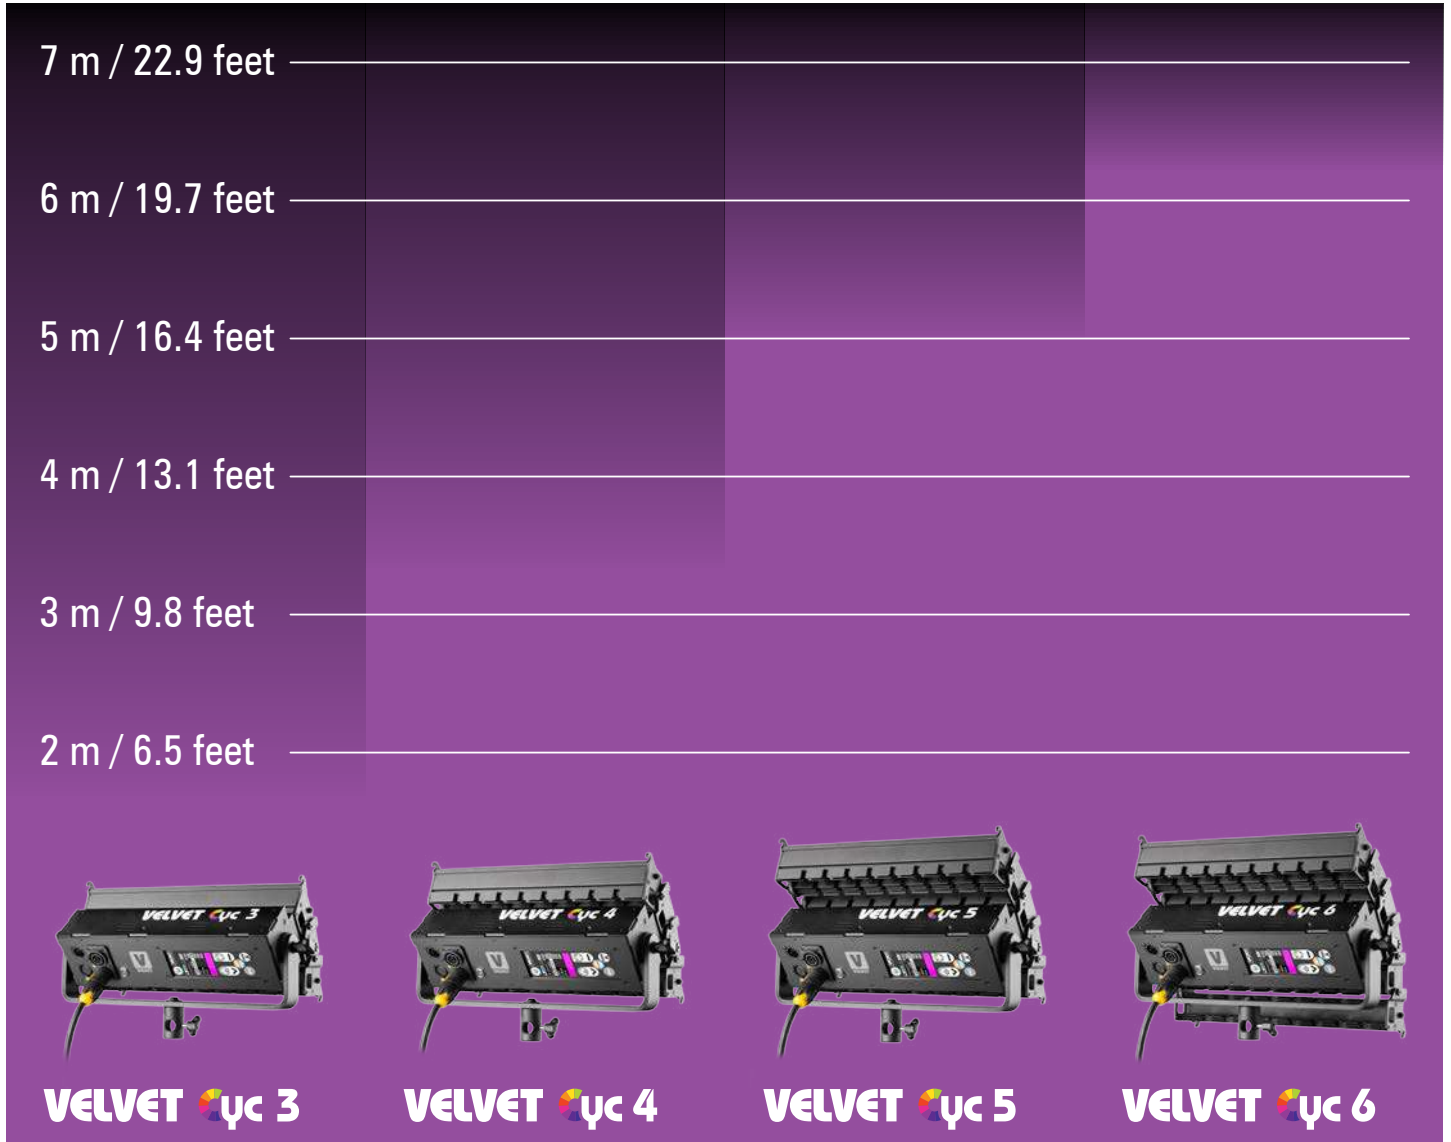

SPECIFICATIONS	
NUMBER OF LIGHT ENGINES	6
COLOUR TEMPERATURE	Continuously adjustable from 2500K to 10000K
LIGHT INTENSITY	Dimmable 0 to 100, smooth and flicker-free
GREEN/MAGENTA CORRECTION	Continuously adjustable (full Plusgreen to full Minusgreen)
COLOR CONTROL MODES	CCT, HSI, RGB, Gels and Effects
LOCAL CONTROL	Shock proof buttons and color display
WIRE CONTROL	DMX-RDM with XLR-5 In & Out connectors
WIRELESS CONTROL	Wi-Fi ArtNet
COLOR RENDERING INDEX	95 CRI typical
TLCI INDEX	96 at 3290K and 95 at 5264K
PHOTOMETRICS	435 Lux / 40 fc over a background of up to 6 meters
BEAM ANGLE	Asymmetrical adjustable: Horizontal beam angle 45° / Vertical beam angle adjustable 45° to 125°
DIMENSIONS	340x300x148mm / 13,4x12x,2,7"
WEIGHT	6.1kg / 13.4 lbs. including yoke
POWER DRAW	152W (0.66A at 220VAC — 1.38A at 110VAC)
POWER SUPPLY	90-264 VAC 50/60Hz
LED RATED LIFE	More than 50.000 hours L70 / More than 35.000 hours L80
POWER CONNECTION	Neutrik PowerCon TRUE1 in and out connectors
OUTPUT FREQUENCY	16KHz flicker-free up to 2000fps
OPERATION TEMPERATURE	From -20°C to +40°C
COOLING	No-noise, fan-free passive cooling
PROTECTION	IP21 dustproof, indoor or outdoor protected use
VELVET LED TECHNOLOGY	RGBW high-power selected BIN LED core unit + multi Fresnel system
RIGGING OPTIONS	Aluminum yoke with 16 female combined with 28 pin, swivel ball head, pole operated yoke
QUICK MOUNTING ACCESSORIES	Removable barn doors, flight case
CONSTRUCTION & FINISH	Black anodized extruded aluminum and black powder coated sheet aluminum

**PHOTOMETRICS**

96

95

**SPECTRAL DISTRIBUTION**

Horizontal beam angle 45°  
 Vertical beam angle adjustable 45° to 125°

## LIGHTING COMPARISON