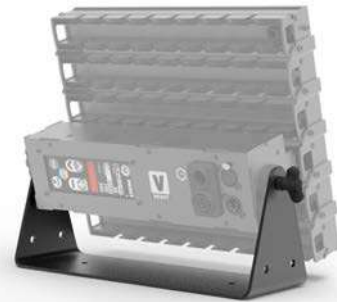

M2700P100000