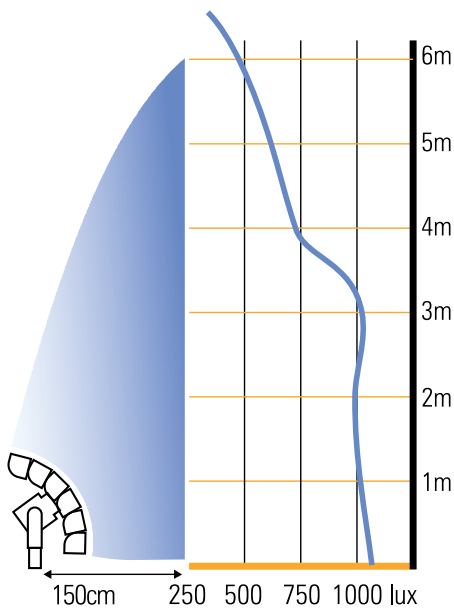

SPECIFICATIONS	
NUMBER OF LIGHT ENGINES	6
COLOUR TEMPERATURE	Continuously adjustable from 2500K to 10000K
LIGHT INTENSITY	Dimmable 0 to 100, smooth and flicker-free
GREEN/MAGENTA CORRECTION	Continuously adjustable (full Plusgreen to full Minusgreen)
COLOR CONTROL MODES	CCT, HSI, RGB, Gels and Effects
LOCAL CONTROL	Shock proof buttons and color display
WIRE CONTROL	DMX-RDM with XLR-5 In & Out connectors
WIRELESS CONTROL	Wi-Fi ArtNet
COLOR RENDERING INDEX	95 CRI typical
TLCI INDEX	96 at 3290K and 95 at 5264K
PHOTOMETRICS	435 Lux / 40 fc over a background of up to 6 meters
BEAM ANGLE	Asymmetrical adjustable: Horizontal beam angle 45° / Vertical beam angle adjustable 45° to 125°
DIMENSIONS	340x300x148mm / 13,4x12x,2,7"
WEIGHT	6.1kg / 13.4 lbs. including yoke
POWER DRAW	152W (0.66A at 220VAC — 1.38A at 110VAC)
POWER SUPPLY	90-264 VAC 50/60Hz
LED RATED LIFE	More than 50.000 hours L70 / More than 35.000 hours L80
POWER CONNECTION	Neutrik PowerCon TRUE1 in and out connectors
OUTPUT FREQUENCY	16KHz flicker-free up to 2000fps
OPERATION TEMPERATURE	From -20°C to +40°C
COOLING	No-noise, fan-free passive cooling
PROTECTION	IP21 dustproof, indoor or outdoor protected use
VELVET LED TECHNOLOGY	RGBW high-power selected BIN LED core unit + multi Fresnel system
RIGGING OPTIONS	Aluminum yoke with 16 female combined with 28 pin, swivel ball head, pole operated yoke
QUICK MOUNTING ACCESSORIES	Removable barn doors, flight case
CONSTRUCTION & FINISH	Black anodized extruded aluminum and black powder coated sheet aluminum

**PHOTOMETRICS**

96

95

**SPECTRAL DISTRIBUTION**

Horizontal beam angle 45°  
 Vertical beam angle adjustable 45° to 125°

## LIGHTING COMPARISON

## WIRE VIEW