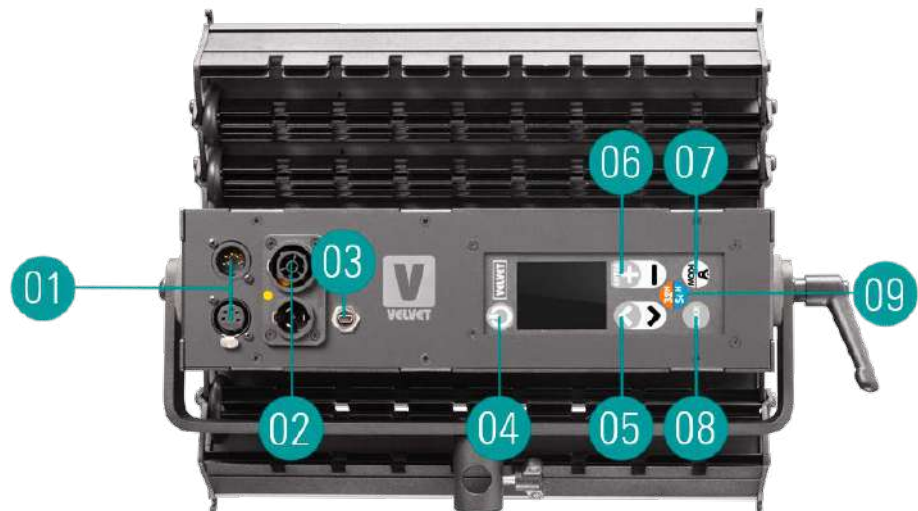

INCLUDES: 6x 34cms long articulated battens with on board AC Control, AC In & Out PowerCon TRUE1, DMX In & Out XLR-5, USB, WIFI ArtNet, 1x yoke with 28mm junior pin - 16mm baby receiver, 1x PowerCon TRUE1 power cable 3.5 mts

1. XLR-5 DMX RDM In & Out connectors
2. PowerCon In & Out connectors
3. Micro usb connector
4. Main power switch
5. Up and down scroll buttons
6. Enter/+ & - adjustment buttons
7. Mode selection/ Lock button
8. Back button
9. 3200K / 5600K quick access button