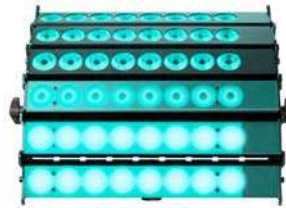

## COLOR ASYMMETRICAL BEAM FIXTURES WITH MULTIPLE LIGHT ENGINES

VELVET Cyc are cyclorama and wash RGBW asymmetrical fixtures specially designed to evenly wash backgrounds and to create not only any homogeneous color but also horizontal gradient color effects thanks to their multiple light engines. Every VELVET Cyc consents the individual control of each of its battens.

[Click here for more product information](#)

INCLUDES: 6x 34cms long articulated battens with on board AC Control, AC In & Out PowerCon TRUE1, DMX In & Out XLR-5, USB, WIFI ArtNet, 1x yoke with 28mm junior pin - 16mm baby receiver, 1x PowerCon TRUE1 power cable 3.5 mts