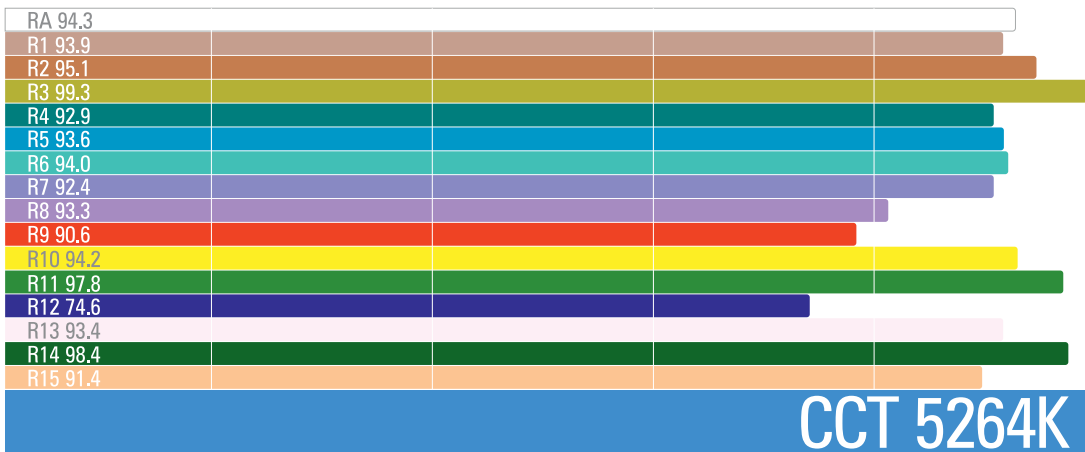

PHOTOMETRICS

96

95

SPECTRAL DISTRIBUTION

Horizontal beam angle 45°
Vertical beam angle adjustable 45° to 125°