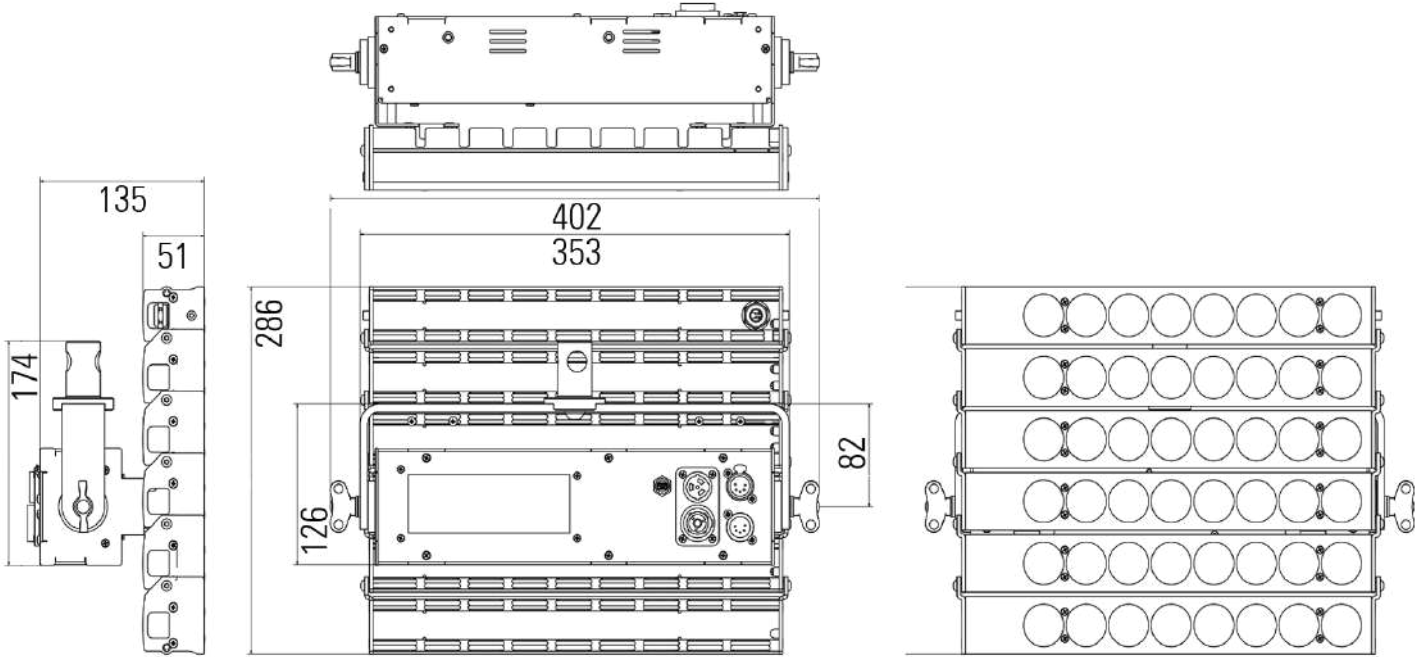

WIRE VIEW

ACCESSORIES

RIGGING

BEAM CONTROL

REMOTE CONTROL