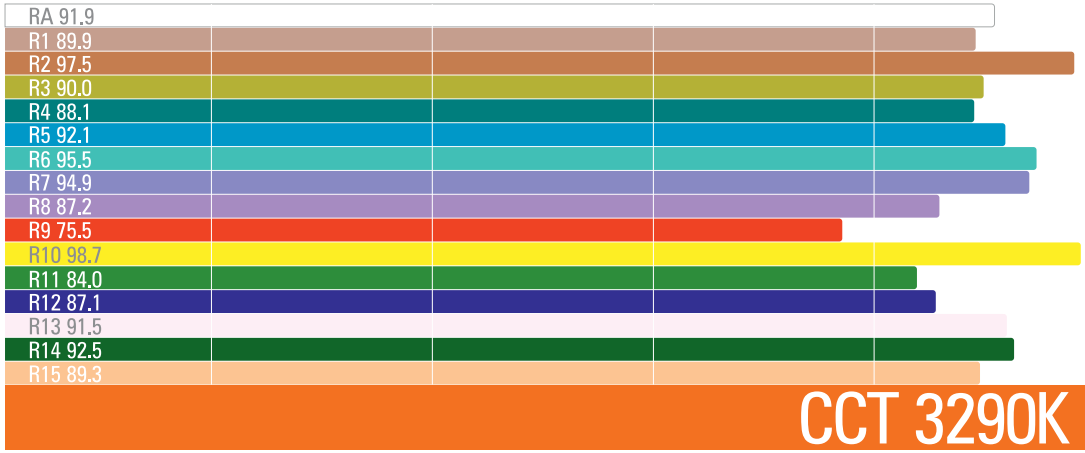

PHOTOMETRICS

96