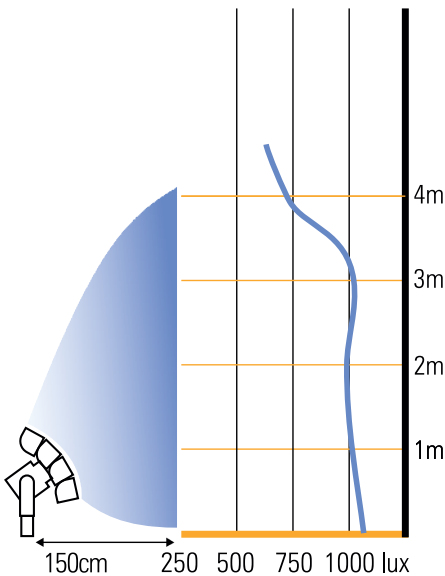

SPECIFICATIONS	
NUMBER OF LIGHT ENGINES	4
COLOUR TEMPERATURE	Continuously adjustable from 2500K to 10000K
LIGHT INTENSITY	Dimmable 0 to 100, smooth and flicker-free
GREEN/MAGENTA CORRECTION	Continuously adjustable (full Plusgreen to full Minusgreen)
COLOR CONTROL MODES	CCT, HSI, RGB, Gels and Effects
LOCAL CONTROL	Shock proof buttons and color display
WIRE CONTROL	DMX-RDM with XLR-5 In & Out connectors
WIRELESS CONTROL	Wi-Fi ArtNet
COLOR RENDERING INDEX	95 CRI typical
TLCI INDEX	96 at 3290K and 95 at 5264K
PHOTOMETRICS	743 Lux / 69 fc over a background of up to 4 meters
BEAM ANGLE	Asymmetrical adjustable: Horizontal beam angle 45° / Vertical beam angle adjustable 45° to 95°
DIMENSIONS	340x205x148mm / 13.4" x8" x5.8"
WEIGHT	4.9kg / 10.8 lbs. including yoke
POWER DRAW	94W (0.41A at 220VAC — 0.85A at 110VAC)
POWER SUPPLY	90-264 VAC 50/60Hz
LED RATED LIFE	More than 50.000 hours L70 / More than 35.000 hours L80
POWER CONNECTION	Neutrik PowerCon TRUE1 in and out connectors
OUTPUT FREQUENCY	16KHz flicker-free up to 2000fps
OPERATION TEMPERATURE	From -20°C to +40°C
COOLING	No-noise, fan-free passive cooling
PROTECTION	IP21 dustproof, indoor or outdoor protected use
VELVET LED TECHNOLOGY	RGBW high-power selected BIN LED core unit + multi Fresnel system
RIGGING OPTIONS	Aluminum yoke with 16 female combined with 28 pin, swivel ball head, pole operated yoke
QUICK MOUNTING ACCESSORIES	Removable barn doors, flight case
CONSTRUCTION & FINISH	Black anodized extruded aluminum and black powder coated sheet aluminum

PHOTOMETRICS

96

95

SPECTRAL DISTRIBUTION

Horizontal beam angle 45°
 Vertical beam angle adjustable 45° to 95°

LIGHTING COMPARISON

WIRE VIEW

ACCESSORIES