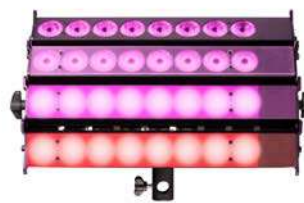

COLOR ASYMMETRICAL BEAM FIXTURES WITH MULTIPLE LIGHT ENGINES

VELVET Cyc are cyclorama and wash RGBW asymmetrical fixtures specially designed to evenly wash backgrounds and to create not only any homogeneous color but also horizontal gradient color effects thanks to their multiple light engines. Every VELVET Cyc consents the individual control of each of its battens..

[Click here for more product information](#)

INCLUDES: 4x 34cms long articulated battens with on board AC Control, AC In & Out PowerCon TRUE1, DMX In & Out XLR-5, USB, WIFI ArtNet, 1x yoke with 28mm junior pin - 16mm baby receiver, 1x PowerCon TRUE1 power cable 3.5 mts