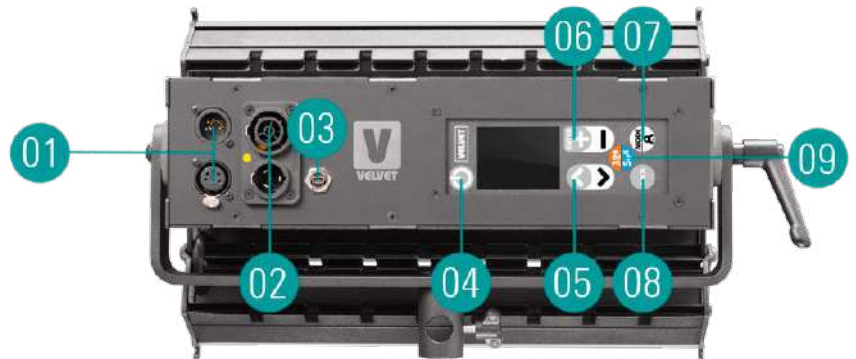

INCLUDES: 4x 34cms long articulated battens with on board AC Control, AC In & Out PowerCon TRUE1, DMX In & Out XLR-5, USB, WIFI ArtNet, 1x yoke with 28mm junior pin - 16mm baby receiver, 1x PowerCon TRUE1 power cable 3.5 mts

1. XLR-5 DMX RDM In & Out connectors
2. PowerCon In & Out connectors
3. Micro USB connector
4. Main power switch
5. Up and down scroll buttons
6. Enter/+ & - adjustment buttons
7. Mode selection/ Lock button
8. Back button
9. 3200K / 5600K quick access button