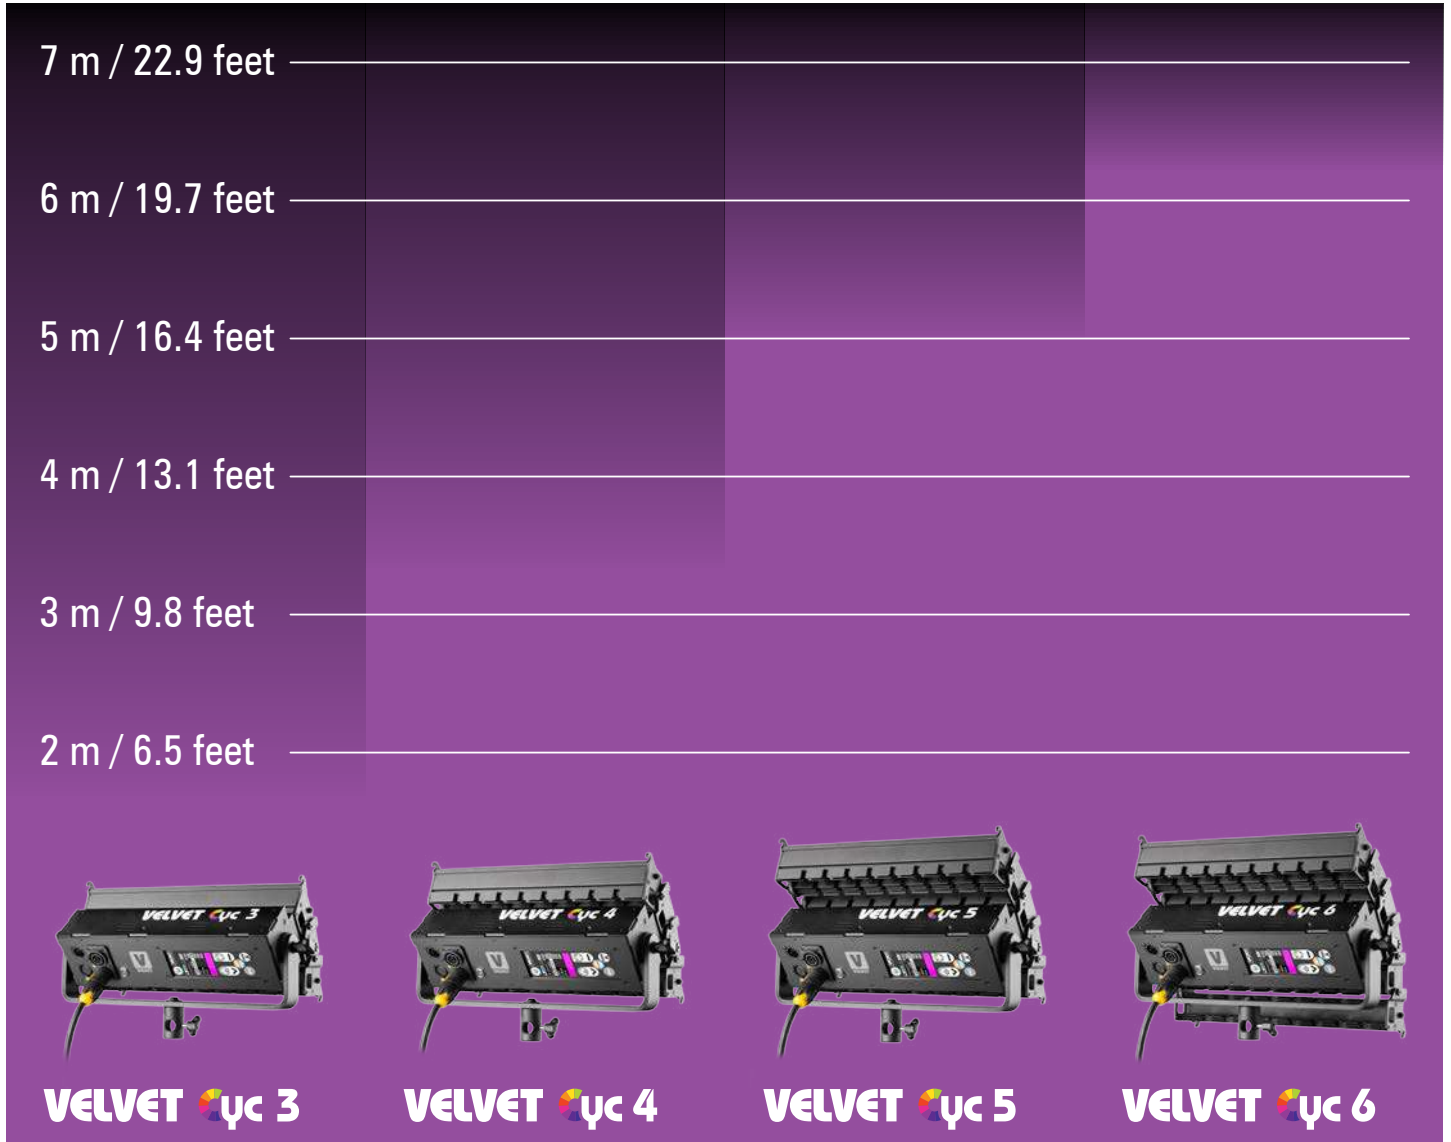

SPECIFICATIONS	
NUMBER OF LIGHT ENGINES	4
COLOUR TEMPERATURE	Continuously adjustable from 2500K to 10000K
LIGHT INTENSITY	Dimmable 0 to 100, smooth and flicker-free
GREEN/MAGENTA CORRECTION	Continuously adjustable (full Plusgreen to full Minusgreen)
COLOR CONTROL MODES	CCT, HSI, RGB, Gels and Effects
LOCAL CONTROL	Shock proof buttons and color display
WIRE CONTROL	DMX-RDM with XLR-5 In & Out connectors
WIRELESS CONTROL	Wi-Fi ArtNet
COLOR RENDERING INDEX	95 CRI typical
TLCI INDEX	96 at 3290K and 95 at 5264K
PHOTOMETRICS	743 Lux / 69 fc over a background of up to 4 meters
BEAM ANGLE	Asymmetrical adjustable: Horizontal beam angle 45° / Vertical beam angle adjustable 45° to 95°
DIMENSIONS	340x205x148mm / 13.4" x8" x5.8"
WEIGHT	4.9kg / 10.8 lbs. including yoke
POWER DRAW	94W (0.41A at 220VAC — 0.85A at 110VAC)
POWER SUPPLY	90-264 VAC 50/60Hz
LED RATED LIFE	More than 50.000 hours L70 / More than 35.000 hours L80
POWER CONNECTION	Neutrik PowerCon TRUE1 in and out connectors
OUTPUT FREQUENCY	16KHz flicker-free up to 2000fps
OPERATION TEMPERATURE	From -20°C to +40°C
COOLING	No-noise, fan-free passive cooling
PROTECTION	IP21 dustproof, indoor or outdoor protected use
VELVET LED TECHNOLOGY	RGBW high-power selected BIN LED core unit + multi Fresnel system
RIGGING OPTIONS	Aluminum yoke with 16 female combined with 28 pin, swivel ball head, pole operated yoke
QUICK MOUNTING ACCESSORIES	Removable barn doors, flight case
CONSTRUCTION & FINISH	Black anodized extruded aluminum and black powder coated sheet aluminum

PHOTOMETRICS

96

95

SPECTRAL DISTRIBUTION

Horizontal beam angle 45°
 Vertical beam angle adjustable 45° to 95°

LIGHTING COMPARISON

WIRE VIEW

ACCESSORIES

RIGGING

VY456-YPO

M2700P100000

BEAM CONTROL

REMOTE CONTROL

4S-RB

VE-ROUTER