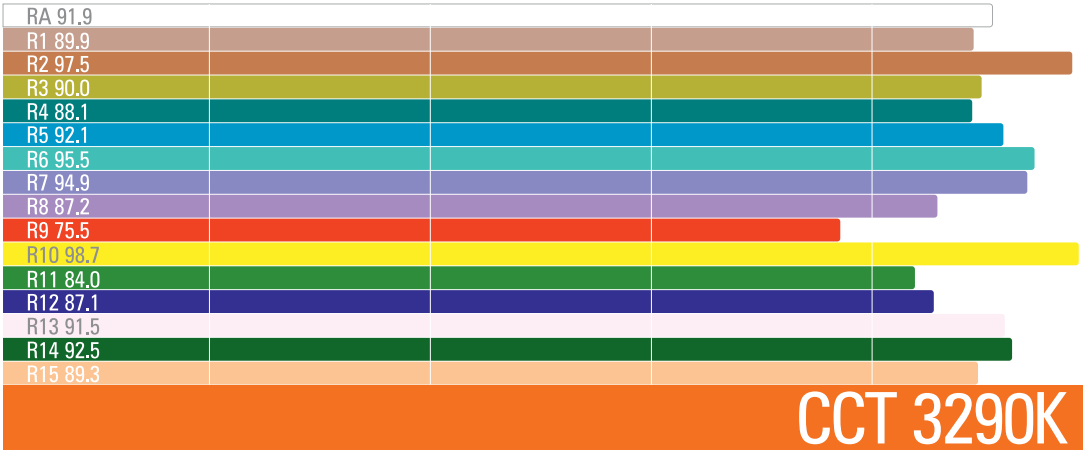

PHOTOMETRICS

96