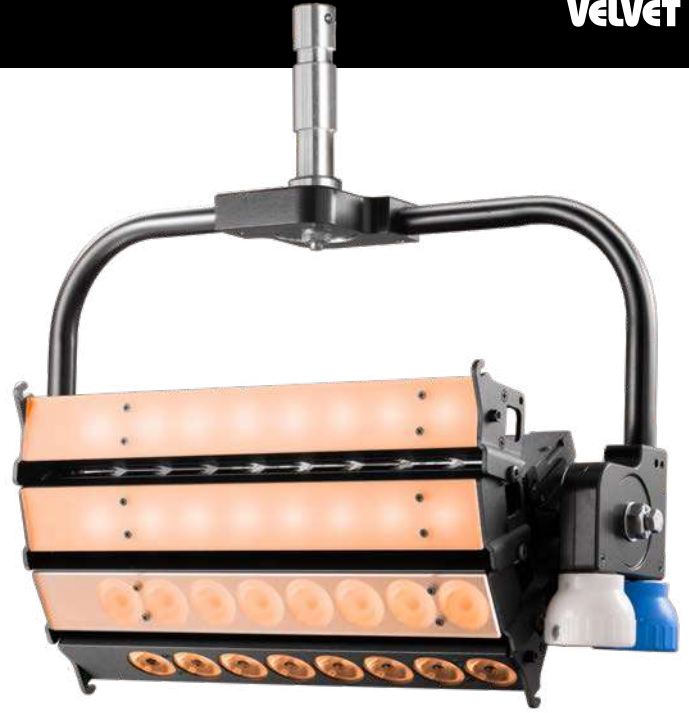

COLOR ASYMMETRICAL BEAM FIXTURES WITH MULTIPLE LIGHT ENGINES

VELVET Cyc are cyclorama and wash RGBW asymmetrical fixtures specially designed to evenly wash backgrounds and to create not only any homogeneous color but also horizontal gradient color effects thanks to their multiple light engines. Every VELVET Cyc consents the individual control of each of its battens..

[Click here for more product information](#)

INCLUDES: 4x 34cms long articulated battens with on board AC Control, AC In & Out PowerCon TRUE1, DMX In & Out XLR-5, USB, WIFI ArtNet, 1x yoke with 28mm junior pin - 16mm baby receiver, 1x PowerCon TRUE1 power cable 3.5 mts