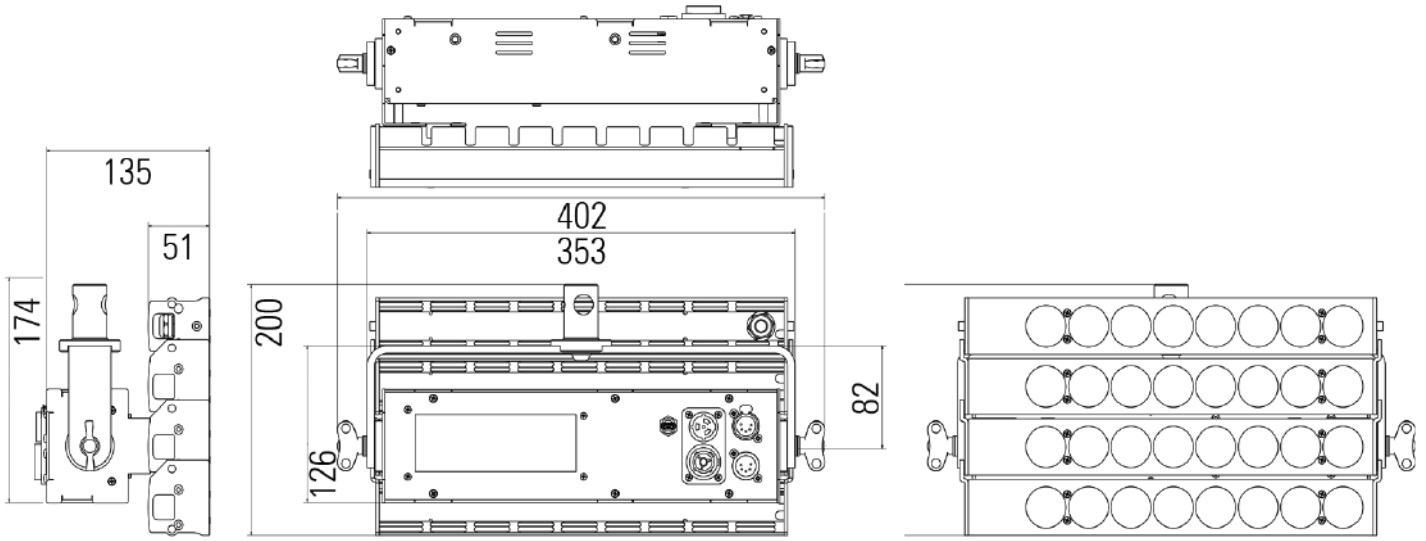

SPECIFICATIONS	
NUMBER OF LIGHT ENGINES	4
COLOUR TEMPERATURE	Continuously adjustable from 2500K to 10000K
LIGHT INTENSITY	Dimmable 0 to 100, smooth and flicker-free
GREEN/MAGENTA CORRECTION	Continuously adjustable (full Plusgreen to full Minusgreen)
COLOR CONTROL MODES	CCT, HSI, RGB, Gels and Effects
LOCAL CONTROL	Shock proof buttons and color display
WIRE CONTROL	DMX-RDM with XLR-5 In & Out connectors
WIRELESS CONTROL	Wi-Fi ArtNet
COLOR RENDERING INDEX	95 CRI typical
TLCI INDEX	96 at 3290K and 95 at 5264K
PHOTOMETRICS	743 Lux / 69 fc over a background of up to 4 meters
BEAM ANGLE	Asymmetrical adjustable: Horizontal beam angle 45° / Vertical beam angle adjustable 45° to 95°
DIMENSIONS	340x205x148mm / 13.4" x8" x5.8"
WEIGHT	4.9kg / 10.8 lbs. including yoke
POWER DRAW	94W (0.41A at 220VAC — 0.85A at 110VAC)
POWER SUPPLY	90-264 VAC 50/60Hz
LED RATED LIFE	More than 50.000 hours L70 / More than 35.000 hours L80
POWER CONNECTION	Neutrik PowerCon TRUE1 in and out connectors
OUTPUT FREQUENCY	16KHz flicker-free up to 2000fps
OPERATION TEMPERATURE	From -20°C to +40°C
COOLING	No-noise, fan-free passive cooling
PROTECTION	IP21 dustproof, indoor or outdoor protected use
VELVET LED TECHNOLOGY	RGBW high-power selected BIN LED core unit + multi Fresnel system
RIGGING OPTIONS	Aluminum yoke with 16 female combined with 28 pin, swivel ball head, pole operated yoke
QUICK MOUNTING ACCESSORIES	Removable barn doors, flight case
CONSTRUCTION & FINISH	Black anodized extruded aluminum and black powder coated sheet aluminum

PHOTOMETRICS

96

95

SPECTRAL DISTRIBUTION

Horizontal beam angle 45°
 Vertical beam angle adjustable 45° to 95°

LIGHTING COMPARISON

WIRE VIEW

ACCESSORIES