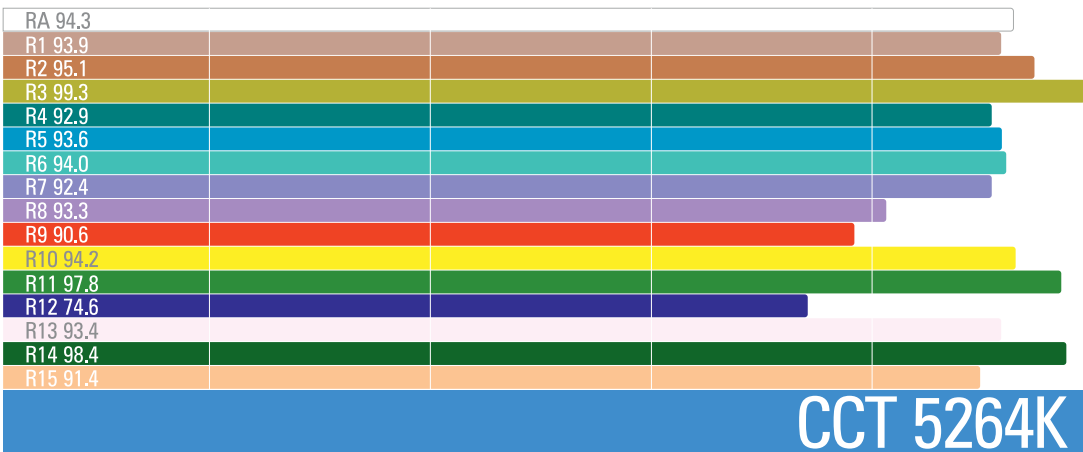

PHOTOMETRICS

96

95

SPECTRAL DISTRIBUTION

Horizontal beam angle 45°
Vertical beam angle adjustable 45° to 95°