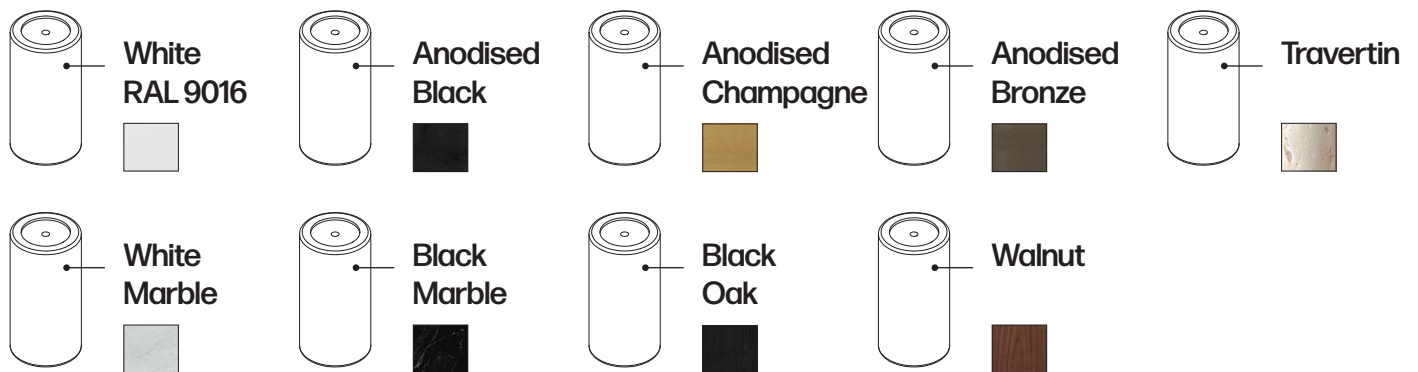

Dimensions (mm): Tube Ø: 54mm H: 107mm
 Rod Ø: 5mm H: Custom length up to max. 2500mm

LED 2700K version:

2700K - CRI>97 - 60°
 LED 4W - 400lm - 350mA

LED Dim to warm version:

2800K-1800K - CRI>95 - 60°
 LED 4W - 480lm - 250mA

General

Types of rods

Types of tubes

Types of LED module

Combinations