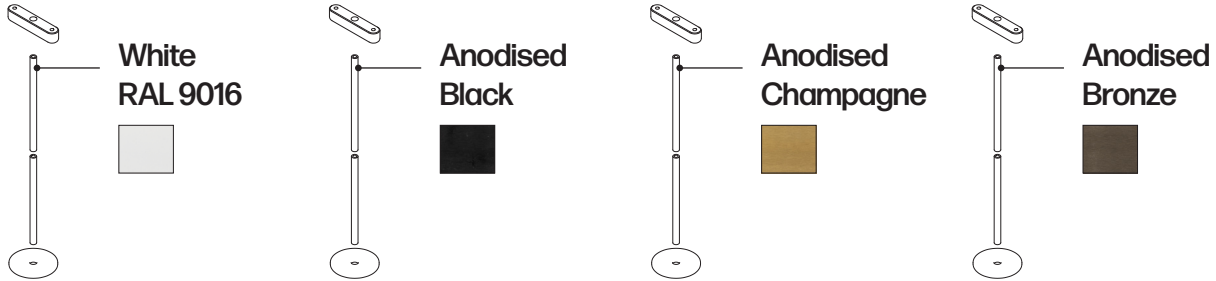

Dimensions (mm): Tube Ø: 54mm H: 107mm
 Rod Ø: 5mm H: Custom length up to max. 2500mm

LED 2700K version:

2700K - CRI>97 - 60°
 LED 4W - 400lm - 350mA

LED Dim to warm version:

2800K-1800K - CRI>95 - 60°
 LED 4W - 480lm - 250mA

General

Types of rods

Types of tubes

Types of LED module

Combinations