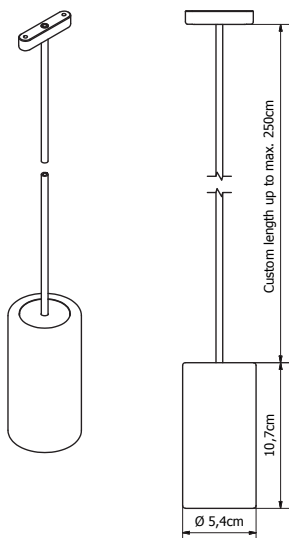

General

Location: Interior
Class: CE (Class I)
IP-rating: IP20
Driver included: Yes
Installation orientation: Only compatible with one of the Slot profiles or custom ceiling plate

Main power: 220V-240V
Lamp included: Yes
Dimmable: Yes
Dimming method: Mains dimmable (Other options on request)

Dimensions (mm): Tube Ø: 54mm H: 107mm
 Rod Ø: 5mm H: Custom length up to max. 2500mm

LED 2700K version:

2700K - CRI>97 - 60°
 LED 4W - 400lm - 350mA

LED Dim to warm version:

2800K-1800K - CRI>95 - 60°
 LED 4W - 480lm - 250mA