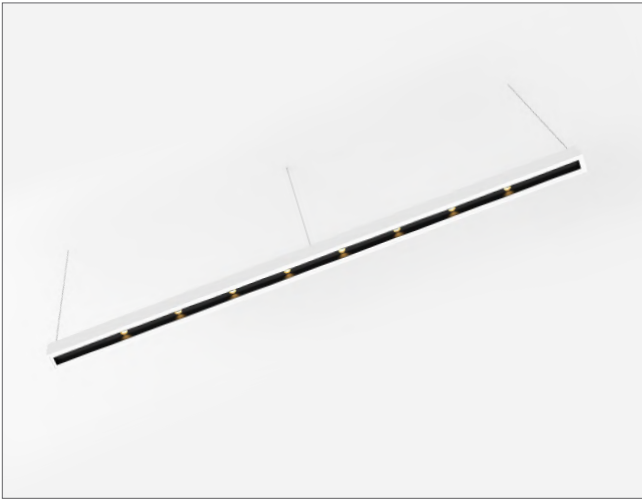

NIS UP+DOWN 2400

WL12 0105 UD LED

2700K CRI>90

DOWN: **8x6W 5280lm 700mA**

30°

UP: **20W 2880lm 24V**

Mains dimmable

IP20

220-240V

L2400 x W82 x H100mm · Pendant height: 2500mm

OPTIONAL

1-10V DIM
WL DRIVER0614-0201

DALI DIM
WL DRIVER0814-0201