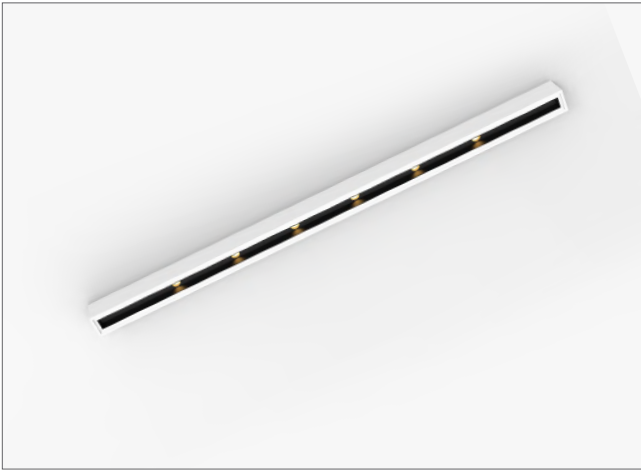

NIS DOWN 1800

WL12 0104 LED

2700K CRI>90

LED 6x6W 3960lm 700mA

30°

Mains dimmable

IP20

220-240V

L1800 x W82 x H100mm

OPTIONAL

1-10V DIM
WL DRIVER06-02

DALI DIM
WL DRIVER08