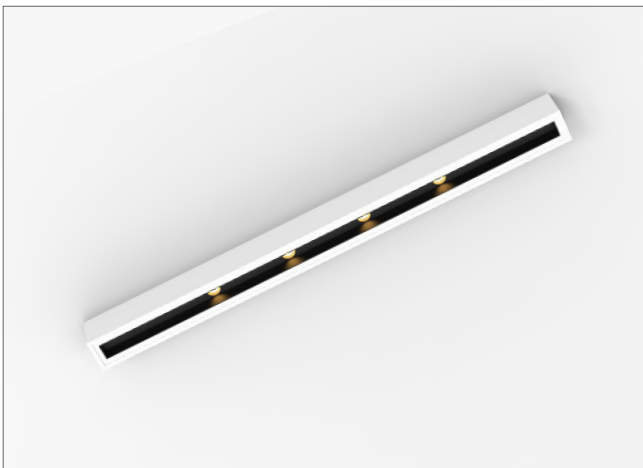

NIS DOWN 1200

WL12 0103 LED

2700K CRI>90

LED 4x6W 2640lm 700mA

30°

Mains dimmable

IP20

220-240V

L1200 x W82 x H100mm

OPTIONAL

1-10V DIM
WL DRIVER06

DALI DIM
WL DRIVER08