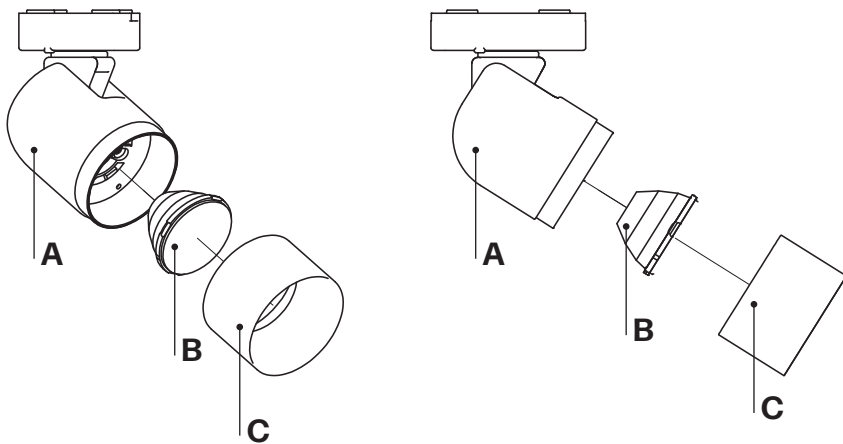

Dimensions (mm): Ø: 38mm L: 75mm

Models

CODE USE THE CODE CONFIGURATOR
Main material: Aluminium powder coated / anodised

White Line Dotsi 38mm **2700K**

2700K - CRI>97
 8W - 450lm - 24V

CODE USE THE CODE CONFIGURATOR
Main material: Aluminium powder coated / anodised

White Line Dotsi 38mm **3000K**

3000K - CRI>97
 8W - 480lm - 24V

CODE USE THE CODE CONFIGURATOR
Main material: Aluminium powder coated / anodised

White Line Dotsi 38mm **4000K**

4000K - CRI>97
 8W - 530lm - 24V

Summary dotsi basic parts

- A: Dotsi housing
- B: Dotsi lens
- C: Dotsi frontring

Frontrings

Required option

- WL DOTSI 01LENS01 Lens for Dotsi ø38mm - 15°
- WL DOTSI 01LENS02 Lens for Dotsi ø38mm - 20°
- WL DOTSI 01LENS03 Lens for Dotsi ø38mm - 30°
- WL DOTSI 01LENS04 Lens for Dotsi ø38mm - 40°
- WL DOTSI 01LENS05 Lens for Dotsi ø38mm - 45x20°
- WL DOTSI 01LENS06 Lens for Dotsi ø38mm - Wallwasher