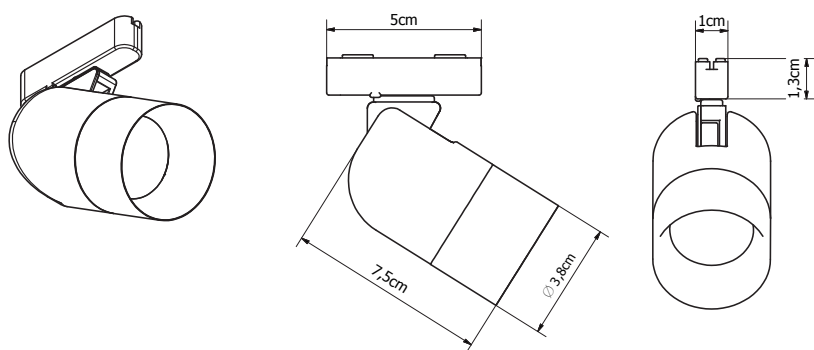

General

Location: Interior
 Class: CE (Class I)
 IP-rating: IP20
 Driver included: Yes
 Installation orientation: Only compatible with one of the Slot profiles + magnetic rail

Lamp included: Yes
 Dimmable: Yes
 Dimming method: Mains dimmable, 1-10V, DALI

Dimensions (mm): Ø: 38mm L: 75mm

Models

CODE USE THE CODE CONFIGURATOR
Main material: Aluminium powder coated / anodised

White Line Dotsi 38mm **2700K**

2700K - CRI>97
 8W - 450lm - 24V

CODE USE THE CODE CONFIGURATOR
Main material: Aluminium powder coated / anodised

White Line Dotsi 38mm **3000K**

3000K - CRI>97
 8W - 480lm - 24V

CODE USE THE CODE CONFIGURATOR
Main material: Aluminium powder coated / anodised

White Line Dotsi 38mm **4000K**

4000K - CRI>97
 8W - 530lm - 24V

Summary dotsi basic parts

- A: Dotsi housing
- B: Dotsi lens
- C: Dotsi frontring

Frontrings

Required option

- WL DOTSI 01LENS01 Lens for Dotsi ø38mm - 15°
- WL DOTSI 01LENS02 Lens for Dotsi ø38mm - 20°
- WL DOTSI 01LENS03 Lens for Dotsi ø38mm - 30°
- WL DOTSI 01LENS04 Lens for Dotsi ø38mm - 40°
- WL DOTSI 01LENS05 Lens for Dotsi ø38mm - 45x20°
- WL DOTSI 01LENS06 Lens for Dotsi ø38mm - Wallwasher