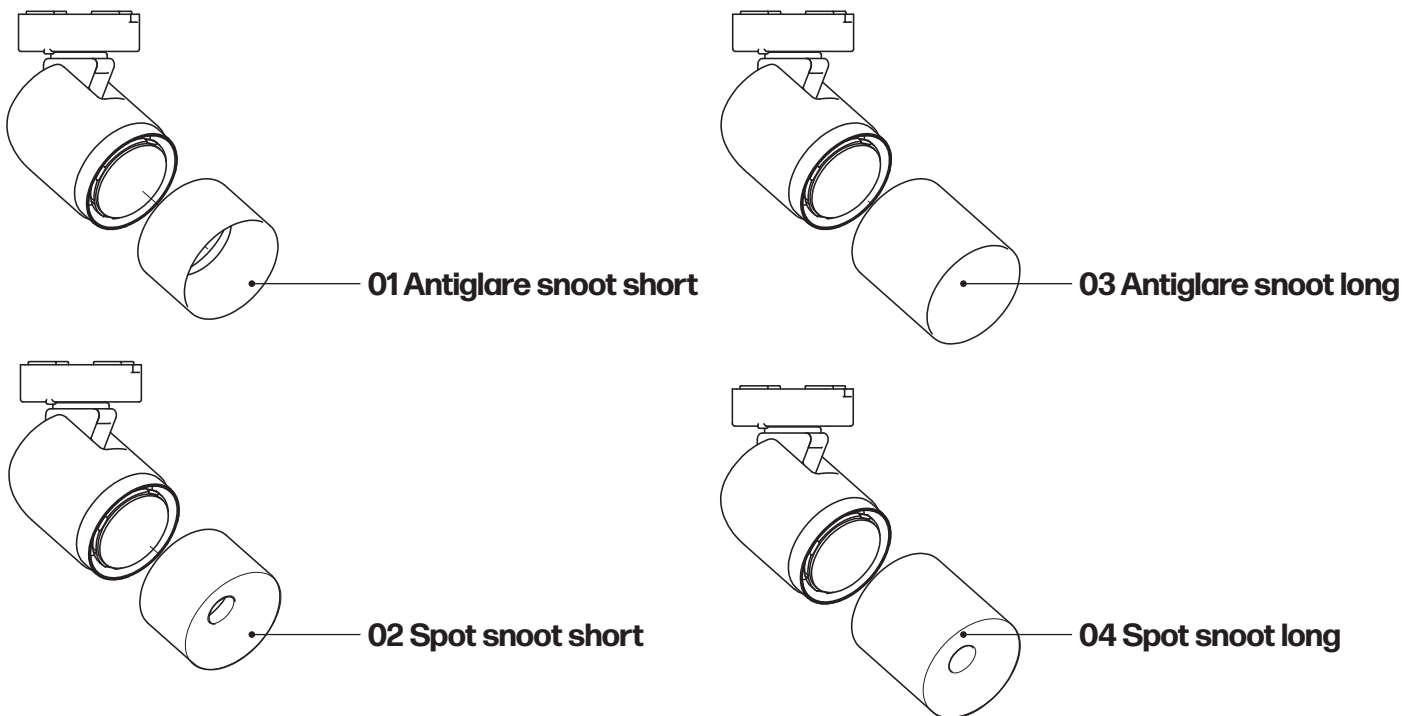

Dimensions (mm): Ø: 38mm L: 75mm

Models

CODE USE THE CODE CONFIGURATOR
Main material: Aluminium powder coated / anodised

White Line Dotsi 38mm **2700K**

2700K - CRI>97
 8W - 450lm - 24V

CODE USE THE CODE CONFIGURATOR
Main material: Aluminium powder coated / anodised

Summary dotsi basic parts

- A: Dotsi housing
- B: Dotsi lens
- C: Dotsi frontring

Frontrings

Required option

- WL DOTSI 01LENS01 Lens for Dotsi ø38mm - 15°
- WL DOTSI 01LENS02 Lens for Dotsi ø38mm - 20°
- WL DOTSI 01LENS03 Lens for Dotsi ø38mm - 30°
- WL DOTSI 01LENS04 Lens for Dotsi ø38mm - 40°
- WL DOTSI 01LENS05 Lens for Dotsi ø38mm - 45x20°
- WL DOTSI 01LENS06 Lens for Dotsi ø38mm - Wallwasher