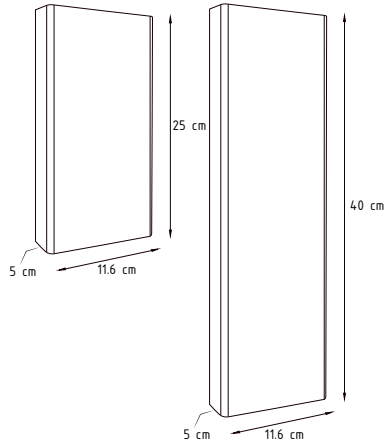

SIMPLY | Pillar Wall Down Brass LED

code	NNA-024-T25 LED	NNA-024-T40 LED
height	25 cm	40 cm
length	11.6 cm	11.6 cm
width	5 cm	5 cm
material	brass	brass
specifications	1x (2x3W) LED 2700° IP67	1x (2x3W) LED 2700° IP67
optic angle	flood	flood
gear	incl. 350mA IP67	incl. 350mA IP67
IP	IP67	IP67