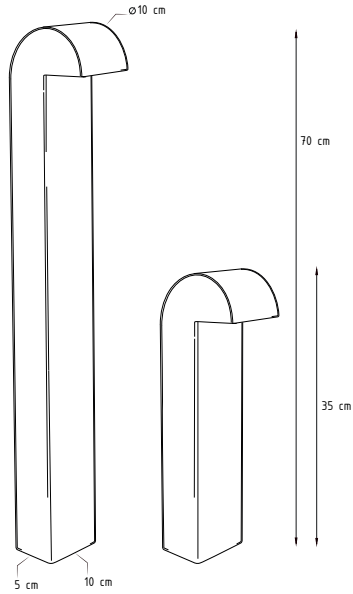

SIMPLY | Brass LED

code	NNA-011-T35 LED	NNA-011-T70 LED
height	35 cm	70 cm
length	10 cm	10 cm
width	5 cm	5 cm
material	brass	brass
specifications	2x3W LED 2700° IP67	2x3W LED 2700° IP67
optic angle	flood	flood
gear	incl. 350mA IP67	incl. 350mA IP67
IP	IP67	IP67

pvd concept