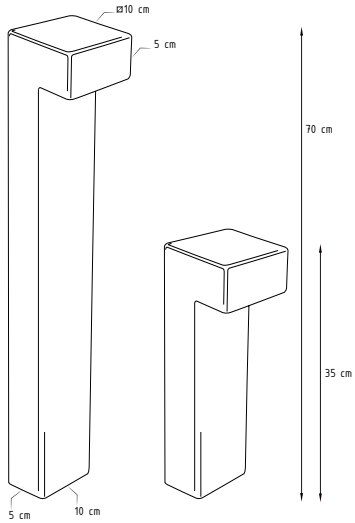

SIMPLY 90° | Brass LED

| | | |
|----------------|---------------------|---------------------|
| code | NNA-012T-35 LED | NNA-012T-70 LED |
| height | 35 cm | 70 cm |
| length | 10 cm | 10 cm |
| width | 5 cm | 5 cm |
| material | brass | brass |
| specifications | 2x3W LED 2700° IP67 | 2x3W LED 2700° IP67 |
| optic angle | flood | flood |
| gear | incl. 350mA IP67 | incl. 350mA IP67 |
| IP | IP67 | IP67 |