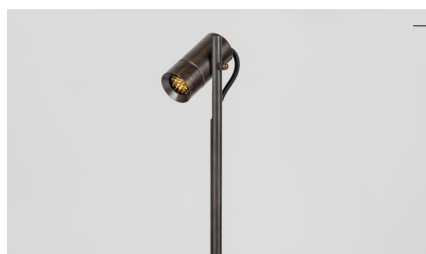

General

Location:	Exterior
Class:	CE (Class III)
IP-rating:	IP67
Driver included:	Yes
Installation orientation:	Ground
Main material:	Weathered brass
Dimensions (mm):	H: 1000mm W: 76mm Ø: 36mm
Lamp included:	Yes (Integral)
Dimmable:	No (Dimmable on request)

Models

CODE NNA-M-01 02 01

Nona mini led flood 100cm

60° - 2700K - CRI>90
1xLED 3W - 150lm - 24V