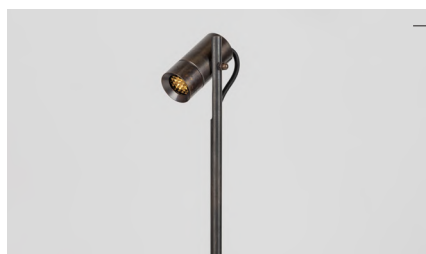

General

Location:	Exterior
Class:	CE (Class III)
IP-rating:	IP67
Driver included:	Yes
Installation orientation:	Ground
Main material:	Weathered brass

Dimensions (mm): H: 300mm W: 76mm Ø: 36mm

Lamp included:	Yes (Integral)
Dimmable:	No (Dimmable on request)

Models

CODE NNA-M-01 01 01

Nona mini led flood 30cm

60° - 2700K - CRI>90
1xLED 3W - 150lm - 24V

CODE NNA-M-01 01 02

Nona mini led spot 30cm

24° - 2700K - CRI>90
1xLED 3W - 150lm - 24V

General

Location:	Exterior
Class:	CE (Class III)
IP-rating:	IP67
Driver included:	Yes
Installation orientation:	Ground
Main material:	Weathered brass
Dimensions (mm):	H: 1000mm W: 76mm Ø: 36mm
Lamp included:	Yes (Integral)
Dimmable:	No (Dimmable on request)

Models

CODE NNA-M-01 02 01

Nona mini led flood 100cm

60° - 2700K - CRI>90
1xLED 3W - 150lm - 24V

CODE NNA-M-01 02 02

Nona mini led spot 100cm

24° - 2700K - CRI>90
1xLED 3W - 150lm - 24V