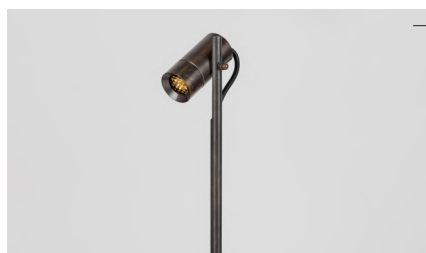

General

Location:	Exterior
Class:	CE (Class III)
IP-rating:	IP67
Driver included:	Yes
Installation orientation:	Ground
Main material:	Weathered brass

Dimensions (mm): H: 300mm W: 76mm Ø: 36mm

Lamp included:	Yes (Integral)
Dimmable:	No (Dimmable on request)

Models

CODE NNA-M-01 01 01

Nona mini led flood 30cm

60° - 2700K - CRI>90
1xLED 3W - 150lm - 24V

CODE NNA-M-01 01 02

Nona mini led spot 30cm

24° - 2700K - CRI>90
1xLED 3W - 150lm - 24V

General

Location:	Exterior
Class:	CE (Class III)
IP-rating:	IP67
Driver included:	Yes
Installation orientation:	Ground
Main material:	Weathered brass
Dimensions (mm):	H: 1000mm W: 76mm Ø: 36mm
Lamp included:	Yes (Integral)
Dimmable:	No (Dimmable on request)

Models

CODE NNA-M-01 02 01

Nona mini led flood 100cm

60° - 2700K - CRI>90
1xLED 3W - 150lm - 24V

CODE NNA-M-01 02 02

Nona mini led spot 100cm

24° - 2700K - CRI>90
1xLED 3W - 150lm - 24V