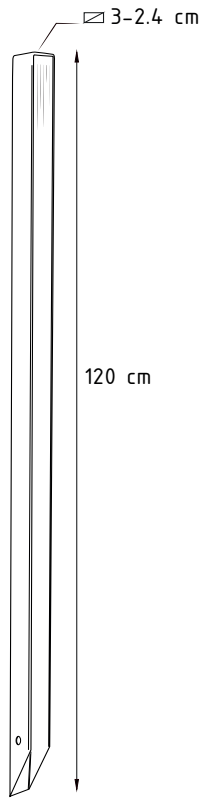

MIRROR | Mirror Spot LED

code	MRR-001-120 S
height	120 cm
length	3 cm
width	2.4 cm
material	Stainless steel, high gloss polished
specifications	1x2W LED 2700° IP67
optic angle	spot (30°)
gear	exclusive
IP	IP67