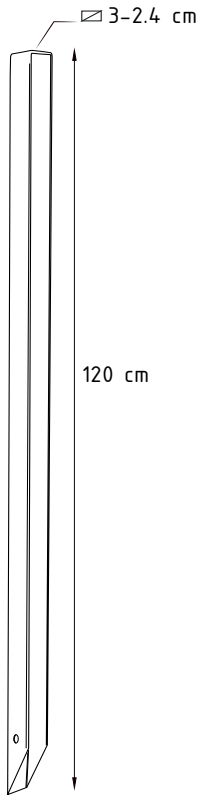

MIRROR | Mirror Linear LED

code	MRR-001-120 L
height	120 cm
length	3 cm
width	2.4 cm
material	Stainless steel, high gloss polished
specifications	1x8W LED 2700°
	24V IP67
optic angle	wide flood
gear	exclusive
IP	IP67