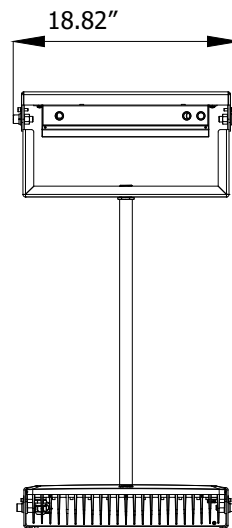

Housing

- Dimensions:
 - 220W/280W: 7.87" (200mm) x 17.68" (449mm) x 11.68" (297mm)
 - 440W/560W: 11.68 (297mm) x 19.35 (491mm) x 16.5" (419mm)
- Material: Die-Cast Aluminum, Tempered Glass
- Weight: 24.25 lbs (BLT-220/BLT-280) / 48.5 lbs (BLT-440/560)

* Tolerance \pm 8%

Current Consumption

Wattage \ Volt	120V	277V
220W	2.02A	0.87A
280W	2.57A	1.11A
440W	4.03A	1.75A
560W	5.13A	2.22A

Bolt - Standard

Dimensions

220W / 280W

Bolt - Standard

Dimensions

440W / 560W

*METEOR LIGHTING reserves the right to make changes to this product at any time without prior notice and such modification shall be effective immediately.

Bolt - Standard

Dimensions

Uplight Only & Downlight Only Stem - 2 ft / 4 ft

Bolt - Standard

Dimensions

Up/Down Stem - 2 ft / 4 ft

Bolt - Standard

Accessory

Glare Shield Baffle

280W

440W/560W