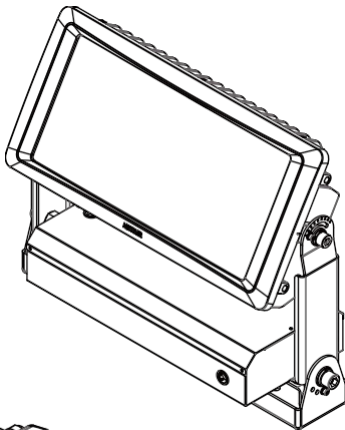

Bolt - Standard

Delivered Lumens

Wattage \ CCT	220W	280W	440W	560W
	Beam Angle: 15°			
5000K	29700 lm	36400 lm	53000 lm	68340 lm
4000K	26730 lm	32760 lm	47700 lm	61500 lm
3000K	25245 lm	30940 lm	45050 lm	58090 lm

* Tolerance $\pm$ 8%

Current Consumption

Wattage \ Volt	120V	277V
220W	2.02A	0.87A
280W	2.57A	1.11A
440W	4.03A	1.75A
560W	5.13A	2.22A

Bolt - Standard

Dimensions

220W / 280W