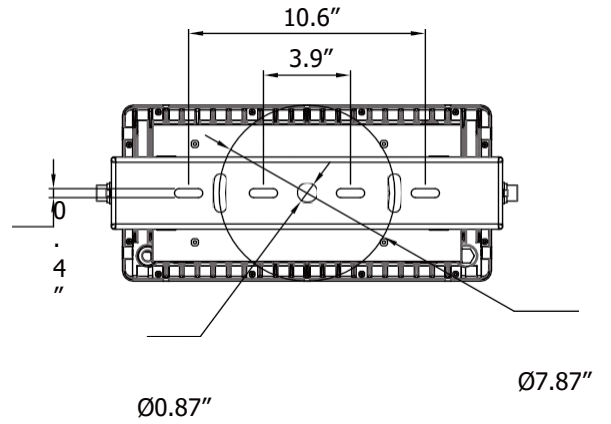

* Tolerance \pm 8%

Current Consumption

Wattage \ Volt	120V	277V
220W	2.02A	0.87A
280W	2.57A	1.11A
440W	4.03A	1.75A
560W	5.13A	2.22A

Bolt - Standard

Dimensions

220W / 280W

Bolt - Standard

Dimensions

440W / 560W

*METEOR LIGHTING reserves the right to make changes to this product at any time without prior notice and such modification shall be effective immediately.

Bolt - Standard

Dimensions

Uplight Only & Downlight Only Stem - 2 ft / 4 ft

Bolt - Standard

Dimensions

Up/Down Stem - 2 ft / 4 ft

Bolt - Standard

Accessory

Glare Shield Baffle

280W

440W/560W