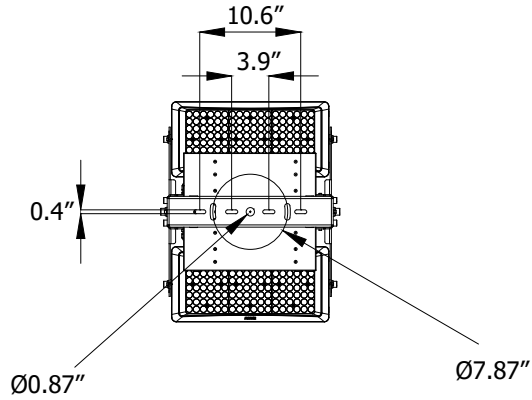

440W / 560W

*METEOR LIGHTING reserves the right to make changes to this product at any time without prior notice and such modification shall be effective immediately.

Bolt - Standard

Dimensions

Uplight Only & Downlight Only Stem - 2 ft / 4 ft

Bolt - Standard

Dimensions

Up/Down Stem - 2 ft / 4 ft

Bolt - Standard

Accessory

Glare Shield Baffle

280W

440W/560W