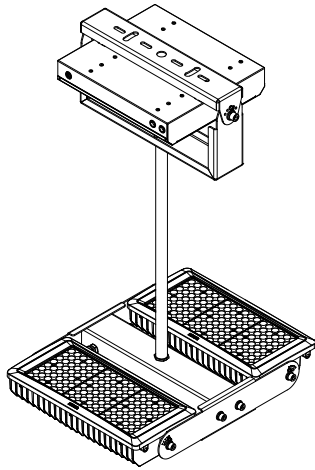

440W / 560W

*METEOR LIGHTING reserves the right to make changes to this product at any time without prior notice and such modification shall be effective immediately.

Bolt - Standard

Dimensions

Uplight Only & Downlight Only Stem - 2 ft / 4 ft

Bolt - Standard

Dimensions

Up/Down Stem - 2 ft / 4 ft

Bolt - Standard

Accessory

Glare Shield Baffle

280W

440W/560W