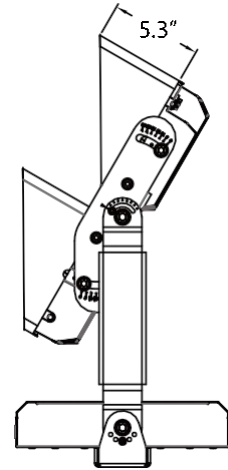

440W / 560W

*METEOR LIGHTING reserves the right to make changes to this product at any time without prior notice and such modification shall be effective immediately.

Bolt - Standard

Dimensions

Uplight Only & Downlight Only Stem - 2 ft / 4 ft

Bolt - Standard

Dimensions

Up/Down Stem - 2 ft / 4 ft

Bolt - Standard

Accessory

Glare Shield Baffle

280W

440W/560W

Glare Shield Visor

280W

440W/560W

Wire Guard

280W

440W/560W

*METEOR LIGHTING reserves the right to make changes to this product at any time without prior notice and such modification shall be effective immediately.