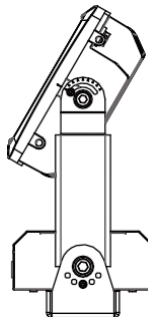

Bolt - Standard

Delivered Lumens

Wattage \ CCT	220W	280W	440W	560W
	Beam Angle: 15°			
5000K	29700 lm	36400 lm	53000 lm	68340 lm
4000K	26730 lm	32760 lm	47700 lm	61500 lm
3000K	25245 lm	30940 lm	45050 lm	58090 lm

* Tolerance \pm 8%

Current Consumption

Wattage \ Volt	120V	277V
220W	2.02A	0.87A
280W	2.57A	1.11A
440W	4.03A	1.75A
560W	5.13A	2.22A

Bolt - Standard

Dimensions

220W / 280W

Bolt - Standard

Dimensions

440W / 560W

*METEOR LIGHTING reserves the right to make changes to this product at any time without prior notice and such modification shall be effective immediately.

Bolt - Standard

Dimensions

Uplight Only & Downlight Only Stem - 2 ft / 4 ft

Bolt - Standard

Dimensions

Up/Down Stem - 2 ft / 4 ft

Bolt - Standard

Accessory

Glare Shield Baffle

280W

440W/560W