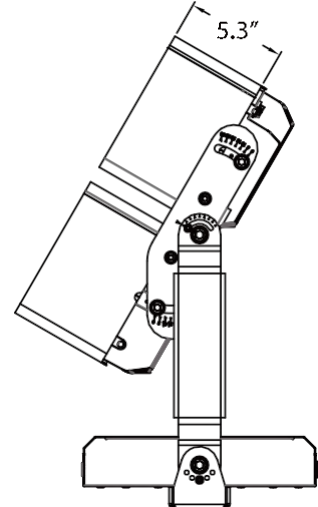

440W / 560W

*METEOR LIGHTING reserves the right to make changes to this product at any time without prior notice and such modification shall be effective immediately.

Bolt - Standard

Dimensions

Uplight Only & Downlight Only Stem - 2 ft / 4 ft

Bolt - Standard

Dimensions

Up/Down Stem - 2 ft / 4 ft

Bolt - Standard

Accessory

Glare Shield Baffle

280W

440W/560W