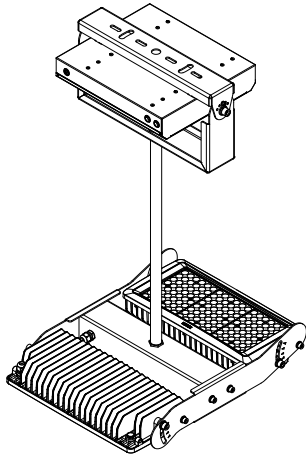

440W / 560W

*METEOR LIGHTING reserves the right to make changes to this product at any time without prior notice and such modification shall be effective immediately.

Bolt - Standard

Dimensions

Uplight Only & Downlight Only Stem - 2 ft / 4 ft

Bolt - Standard

Dimensions

Up/Down Stem - 2 ft / 4 ft

Bolt - Standard

Accessory

Glare Shield Baffle

280W

440W/560W