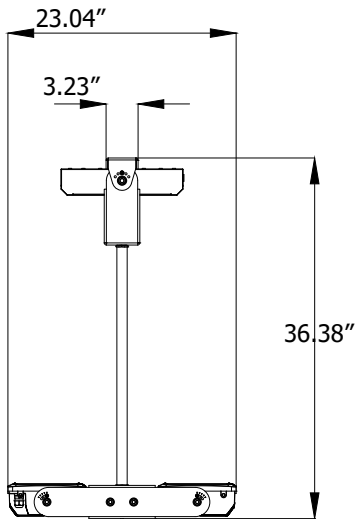

Housing

- Dimensions:
 - 220W/280W: 7.87" (200mm) x 17.68" (449mm) x 11.68" (297mm)
 - 440W/560W: 11.68 (297mm) x 19.35 (491mm) x 16.5" (419mm)
- Material: Die-Cast Aluminum, Tempered Glass
- Weight: 24.25 lbs (BLT-220/BLT-280) / 48.5 lbs (BLT-440/560)

* Tolerance \pm 8%

Current Consumption

Wattage \ Volt	120V	277V
220W	2.02A	0.87A
280W	2.57A	1.11A
440W	4.03A	1.75A
560W	5.13A	2.22A

Bolt - Standard

Dimensions

220W / 280W

Bolt - Standard

Dimensions

440W / 560W

*METEOR LIGHTING reserves the right to make changes to this product at any time without prior notice and such modification shall be effective immediately.

Bolt - Standard

Dimensions

Uplight Only & Downlight Only Stem - 2 ft / 4 ft

Bolt - Standard

Dimensions

Up/Down Stem - 2 ft / 4 ft

Bolt - Standard

Accessory

Glare Shield Baffle

280W

440W/560W