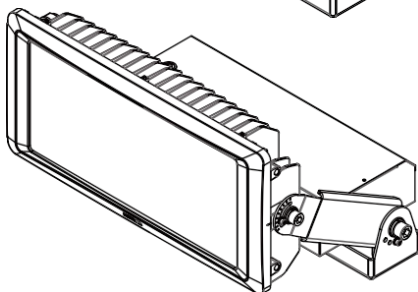

Bolt - Standard

Delivered Lumens

Wattage \ CCT	220W	280W	440W	560W
	Beam Angle: 15°			
5000K	29700 lm	36400 lm	53000 lm	68340 lm
4000K	26730 lm	32760 lm	47700 lm	61500 lm
3000K	25245 lm	30940 lm	45050 lm	58090 lm

* Tolerance $\pm$ 8%

Current Consumption

Wattage \ Volt	120V	277V
220W	2.02A	0.87A
280W	2.57A	1.11A
440W	4.03A	1.75A
560W	5.13A	2.22A

Bolt - Standard

Dimensions

220W / 280W