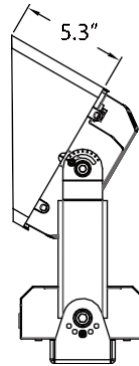

Glare Shield Visor

280W