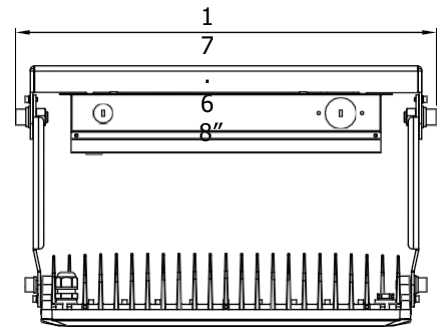

* Tolerance \pm 8%

Current Consumption

Wattage \ Volt	120V	277V
220W	2.02A	0.87A
280W	2.57A	1.11A
440W	4.03A	1.75A
560W	5.13A	2.22A

Bolt - Standard

Dimensions

220W / 280W

Bolt - Standard

Dimensions

440W / 560W

*METEOR LIGHTING reserves the right to make changes to this product at any time without prior notice and such modification shall be effective immediately.

Bolt - Standard

Dimensions

Uplight Only & Downlight Only Stem - 2 ft / 4 ft