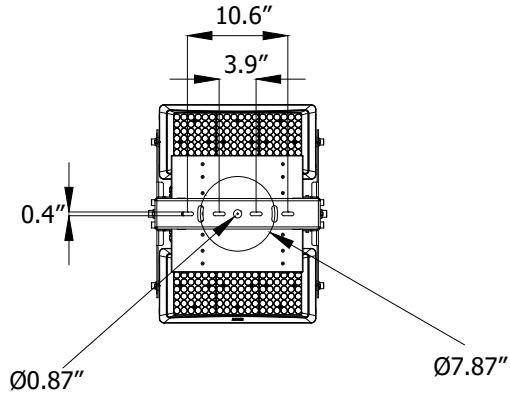

440W / 560W

*METEOR LIGHTING reserves the right to make changes to this product at any time without prior notice and such modification shall be effective immediately.

Bolt - Standard

Dimensions

Uplight Only & Downlight Only Stem - 2 ft / 4 ft

Bolt - Standard

Dimensions

Up/Down Stem - 2 ft / 4 ft

Bolt - Standard

Accessory

Glare Shield Baffle

280W

440W/560W