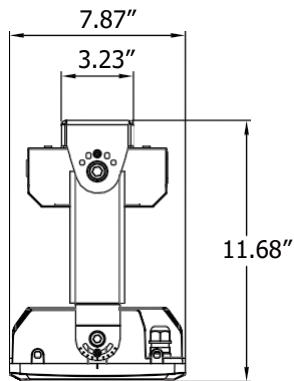

Housing

- Dimensions:
 - 220W/280W: 7.87" (200mm) x 17.68" (449mm) x 11.68" (297mm)
 - 440W/560W: 11.68 (297mm) x 19.35 (491mm) x 16.5" (419mm)
- Material: Die-Cast Aluminum, Tempered Glass
- Weight: 24.25 lbs (BLT-220/BLT-280) / 48.5 lbs (BLT-440/560)

* Tolerance \pm 8%

Current Consumption

Wattage \ Volt	120V	277V
220W	2.02A	0.87A
280W	2.57A	1.11A
440W	4.03A	1.75A
560W	5.13A	2.22A

Bolt - Standard

Dimensions

220W / 280W

Bolt - Standard

Dimensions

440W / 560W

*METEOR LIGHTING reserves the right to make changes to this product at any time without prior notice and such modification shall be effective immediately.

Bolt - Standard

Dimensions

Uplight Only & Downlight Only Stem - 2 ft / 4 ft

Bolt - Standard

Dimensions

Up/Down Stem - 2 ft / 4 ft

Bolt - Standard

Accessory

Glare Shield Baffle

280W

440W/560W