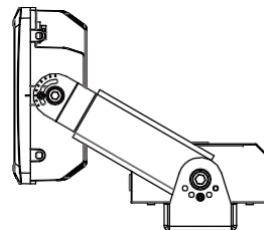

Dimensions

220W / 280W