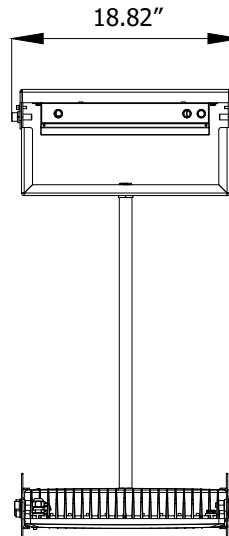

Housing

- Dimensions:
 - 220W/280W: 7.87" (200mm) x 17.68" (449mm) x 11.68" (297mm)
 - 440W/560W: 11.68 (297mm) x 19.35 (491mm) x 16.5" (419mm)
- Material: Die-Cast Aluminum, Tempered Glass
- Weight: 24.25 lbs (BLT-220/BLT-280) / 48.5 lbs (BLT-440/560)

* Tolerance \pm 8%

Current Consumption

Wattage \ Volt	120V	277V
220W	2.02A	0.87A
280W	2.57A	1.11A
440W	4.03A	1.75A
560W	5.13A	2.22A

Bolt - Standard

Dimensions

220W / 280W

Bolt - Standard

Dimensions

440W / 560W

*METEOR LIGHTING reserves the right to make changes to this product at any time without prior notice and such modification shall be effective immediately.

Bolt - Standard

Dimensions

Uplight Only & Downlight Only Stem - 2 ft / 4 ft

Bolt - Standard

Dimensions

Up/Down Stem - 2 ft / 4 ft

Bolt - Standard

Accessory

Glare Shield Baffle

280W

440W/560W