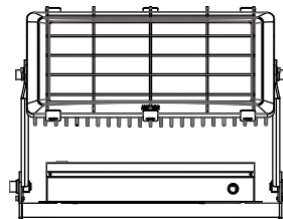

Wire Guard

280W