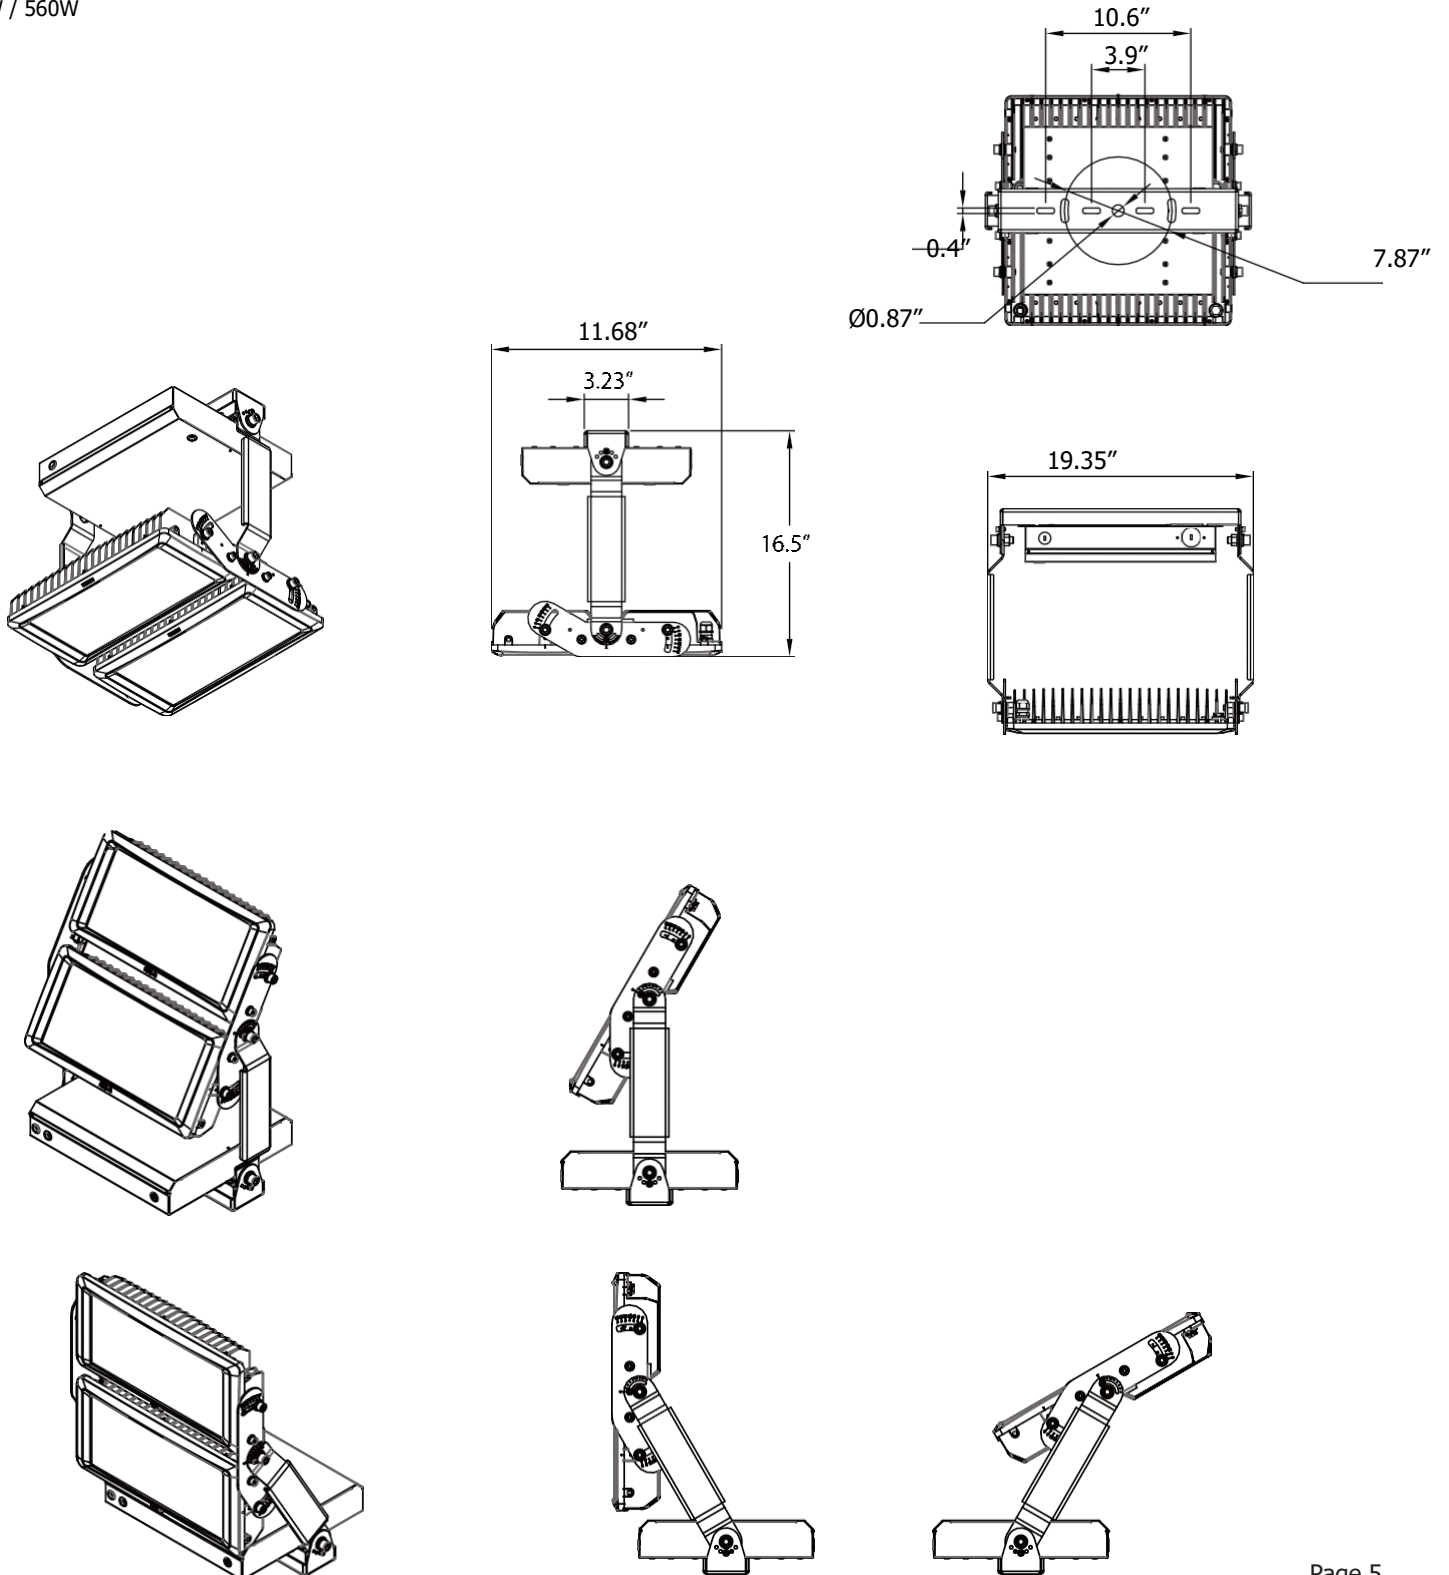

440W / 560W

*METEOR LIGHTING reserves the right to make changes to this product at any time without prior notice and such modification shall be effective immediately.

Bolt - Standard

Dimensions

Uplight Only & Downlight Only Stem - 2 ft / 4 ft