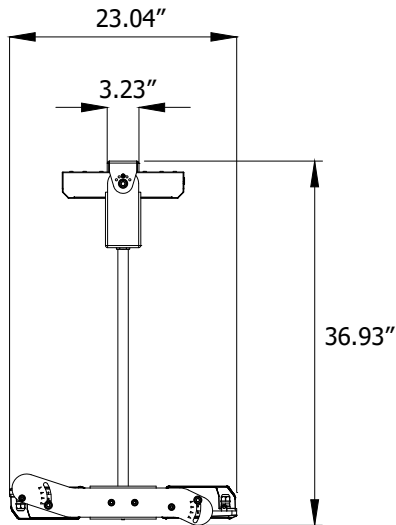

Housing

- Dimensions:
 - 220W/280W: 7.87" (200mm) x 17.68" (449mm) x 11.68" (297mm)
 - 440W/560W: 11.68 (297mm) x 19.35 (491mm) x 16.5" (419mm)
- Material: Die-Cast Aluminum, Tempered Glass
- Weight: 24.25 lbs (BLT-220/BLT-280) / 48.5 lbs (BLT-440/560)

* Tolerance \pm 8%

Current Consumption

Wattage \ Volt	120V	277V
220W	2.02A	0.87A
280W	2.57A	1.11A
440W	4.03A	1.75A
560W	5.13A	2.22A

Bolt - Standard

Dimensions

220W / 280W

Bolt - Standard

Dimensions

440W / 560W

*METEOR LIGHTING reserves the right to make changes to this product at any time without prior notice and such modification shall be effective immediately.

Bolt - Standard

Dimensions

Uplight Only & Downlight Only Stem - 2 ft / 4 ft

Bolt - Standard

Dimensions

Up/Down Stem - 2 ft / 4 ft

Bolt - Standard

Accessory

Glare Shield Baffle

280W

440W/560W