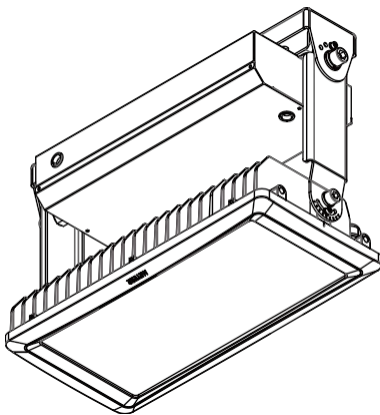

Bolt - Standard

Delivered Lumens

Wattage \ CCT	220W	280W	440W	560W
	Beam Angle: 15°			
5000K	29700 lm	36400 lm	53000 lm	68340 lm
4000K	26730 lm	32760 lm	47700 lm	61500 lm
3000K	25245 lm	30940 lm	45050 lm	58090 lm

* Tolerance $\pm$ 8%

Current Consumption

Wattage \ Volt	120V	277V
220W	2.02A	0.87A
280W	2.57A	1.11A
440W	4.03A	1.75A
560W	5.13A	2.22A

Bolt - Standard

Dimensions

220W / 280W