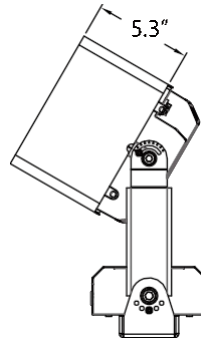

440W / 560W

*METEOR LIGHTING reserves the right to make changes to this product at any time without prior notice and such modification shall be effective immediately.

Bolt - Standard

Dimensions

Uplight Only & Downlight Only Stem - 2 ft / 4 ft

Bolt - Standard

Dimensions

Up/Down Stem - 2 ft / 4 ft

Bolt - Standard

Accessory

Glare Shield Baffle

280W

440W/560W