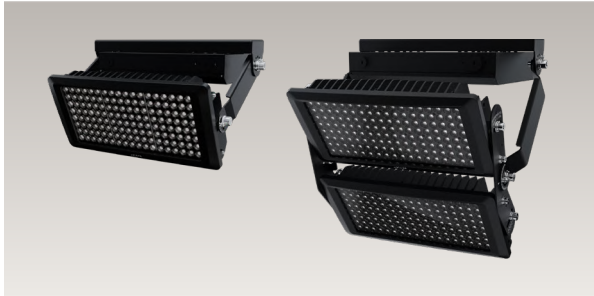

Bolt - Outdoor

The all new Bolt series. A transformation for greater heights with new technologies, performance and optics. Lumen package range of 25,245 lm – 68,340 lm. For project applications such as convention centers, multifunctional spaces, spots facilities, and others.

Quantity	Type
Projec	Note

Electrical System

- 36400 lm (280W)
- 53000 lm (440W)
- 68340 lm (560W)
- Power Input: Universal (120-277V); HVT (347-480V)
- Operating Temperature: -40°F~104°F
- Surge Protection: 10 KV

Housing

- Dimensions:
 - 280W: 7.87" (200mm) x 17.68" (449mm) x 11.68" (297mm)
 - 440W/560W: 11.68 (297mm) x 19.35 (491mm) x 16.5" (419mm)
- Material: Die-Cast Aluminum, Tempered Glass
- Weight: 24.25 lbs (BLT-280) / 48.5 lbs (BLT-440/560)

Mounting

- Bracket
- Uplight Stem 2 ft / 4 ft
- Downlight Stem 2 ft / 4 ft
- Up/Down Stem 2 ft / 4 ft

LED Technology

- 3000K, 4000K, 5000K
- 85 CRI, 75 CRI
- Beam Angle: 15°, 30°, 60° and 100° (with diffuser)
- Rated Life > 100,000 Hours (L70)