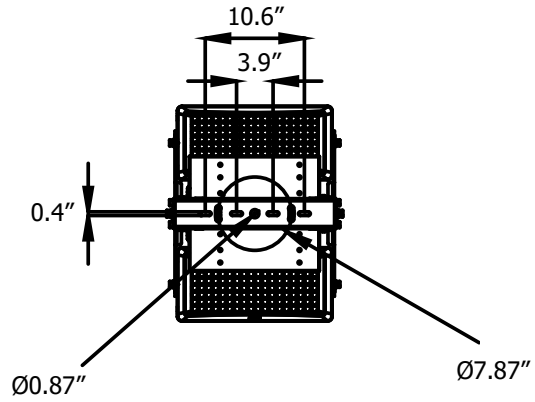

Housing

- Dimensions:
 - 280W: 7.87" (200mm) x 17.68" (449mm) x 11.68" (297mm)
 - 440W/560W: 11.68 (297mm) x 19.35 (491mm) x 16.5" (419mm)
- Material: Die-Cast Aluminum, Tempered Glass
- Weight: 24.25 lbs (BLT-280) / 48.5 lbs (BLT-440/560)

Bolt - Outdoor

Dimensions

280W

*METEOR LIGHTING reserves the right to make changes to this product at any time without prior notice and such modification shall be effective immediately.

Bolt - Outdoor

Dimensions

440W / 560W

*METEOR LIGHTING reserves the right to make changes to this product at any time without prior notice and such modification shall be effective immediately.

Bolt - Outdoor

Dimensions

Uplight Only & Downlight Only Stem - 2 ft / 4 ft

Bolt - Outdoor

Dimensions

Up/Down Stem - 2 ft / 4 ft

*METEOR LIGHTING reserves the right to make changes to this product at any time without prior notice and such modification shall be effective immediately.