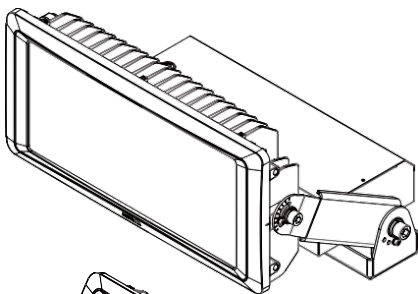

Bolt - Outdoor

Dimensions

280W

*METEOR LIGHTING reserves the right to make changes to this product at any time without prior notice and such modification shall be effective immediately.

Bolt - Outdoor

Dimensions