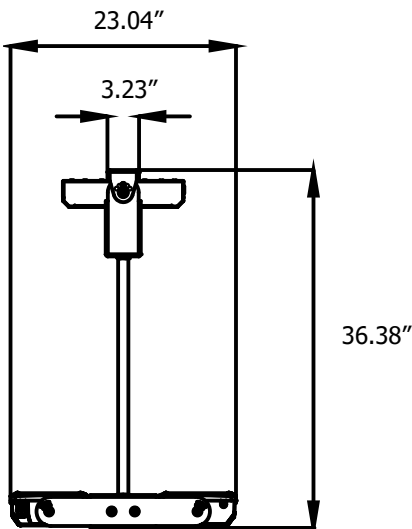

Housing

- Dimensions:
 - 280W: 7.87" (200mm) x 17.68" (449mm) x 11.68" (297mm)
 - 440W/560W: 11.68 (297mm) x 19.35 (491mm) x 16.5" (419mm)
- Material: Die-Cast Aluminum, Tempered Glass
- Weight: 24.25 lbs (BLT-280) / 48.5 lbs (BLT-440/560)

Bolt - Outdoor

Dimensions

280W

*METEOR LIGHTING reserves the right to make changes to this product at any time without prior notice and such modification shall be effective immediately.

Bolt - Outdoor

Dimensions

440W / 560W

*METEOR LIGHTING reserves the right to make changes to this product at any time without prior notice and such modification shall be effective immediately.

Bolt - Outdoor

Dimensions

Uplight Only & Downlight Only Stem - 2 ft / 4 ft

Bolt - Outdoor

Dimensions

Up/Down Stem - 2 ft / 4 ft

*METEOR LIGHTING reserves the right to make changes to this product at any time without prior notice and such modification shall be effective immediately.