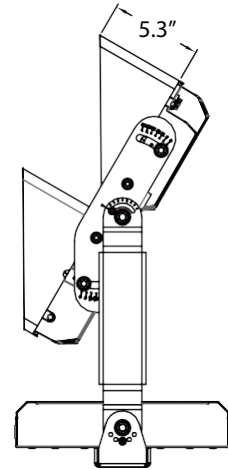

Bolt - Outdoor

Dimensions

280W

*METEOR LIGHTING reserves the right to make changes to this product at any time without prior notice and such modification shall be effective immediately.

Bolt - Outdoor

Dimensions

440W / 560W

*METEOR LIGHTING reserves the right to make changes to this product at any time without prior notice and such modification shall be effective immediately.

Bolt - Outdoor

Dimensions

Uplight Only & Downlight Only Stem - 2 ft / 4 ft

Bolt - Outdoor

Dimensions

Up/Down Stem - 2 ft / 4 ft

*METEOR LIGHTING reserves the right to make changes to this product at any time without prior notice and such modification shall be effective immediately.

Bolt - Outdoor

Accessory

Glare Shield Baffle

220W/280W

440W/560W

Glare Shield Visor

220W/280W

440W/560W