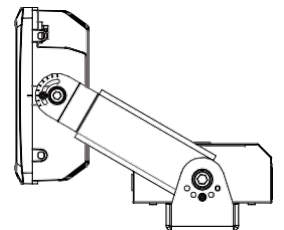

Bolt - Outdoor

Dimensions

280W

*METEOR LIGHTING reserves the right to make changes to this product at any time without prior notice and such modification shall be effective immediately.

Bolt - Outdoor

Dimensions