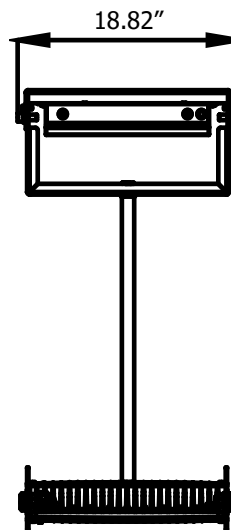

Housing

- Dimensions:
 - 280W: 7.87" (200mm) x 17.68" (449mm) x 11.68" (297mm)
 - 440W/560W: 11.68 (297mm) x 19.35 (491mm) x 16.5" (419mm)
- Material: Die-Cast Aluminum, Tempered Glass
- Weight: 24.25 lbs (BLT-280) / 48.5 lbs (BLT-440/560)

Bolt - Outdoor

Dimensions

280W

*METEOR LIGHTING reserves the right to make changes to this product at any time without prior notice and such modification shall be effective immediately.

Bolt - Outdoor

Dimensions

440W / 560W

*METEOR LIGHTING reserves the right to make changes to this product at any time without prior notice and such modification shall be effective immediately.

Bolt - Outdoor

Dimensions

Uplight Only & Downlight Only Stem - 2 ft / 4 ft

Bolt - Outdoor

Dimensions

Up/Down Stem - 2 ft / 4 ft

*METEOR LIGHTING reserves the right to make changes to this product at any time without prior notice and such modification shall be effective immediately.