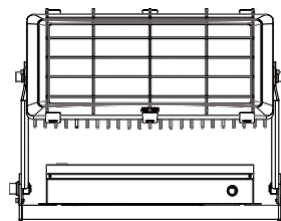

Wire Guard

220W / 280W