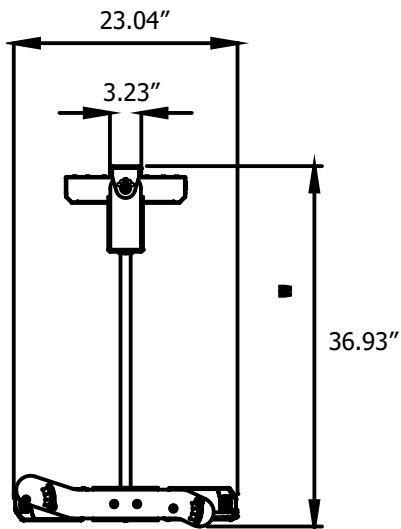

Housing

- Dimensions:
 - 280W: 7.87" (200mm) x 17.68" (449mm) x 11.68" (297mm)
 - 440W/560W: 11.68 (297mm) x 19.35 (491mm) x 16.5" (419mm)
- Material: Die-Cast Aluminum, Tempered Glass
- Weight: 24.25 lbs (BLT-280) / 48.5 lbs (BLT-440/560)

Bolt - Outdoor

Dimensions

280W

*METEOR LIGHTING reserves the right to make changes to this product at any time without prior notice and such modification shall be effective immediately.

Bolt - Outdoor

Dimensions

440W / 560W

*METEOR LIGHTING reserves the right to make changes to this product at any time without prior notice and such modification shall be effective immediately.

Bolt - Outdoor

Dimensions

Uplight Only & Downlight Only Stem - 2 ft / 4 ft

Bolt - Outdoor

Dimensions

Up/Down Stem - 2 ft / 4 ft

*METEOR LIGHTING reserves the right to make changes to this product at any time without prior notice and such modification shall be effective immediately.