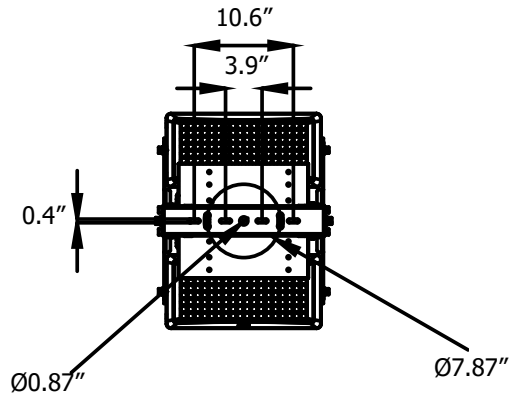

Housing

- Dimensions:
 - 280W: 7.87" (200mm) x 17.68" (449mm) x 11.68" (297mm)
 - 440W/560W: 11.68 (297mm) x 19.35 (491mm) x 16.5" (419mm)
- Material: Die-Cast Aluminum, Tempered Glass
- Weight: 24.25 lbs (BLT-280) / 48.5 lbs (BLT-440/560)

Bolt - Outdoor

Dimensions

280W

*METEOR LIGHTING reserves the right to make changes to this product at any time without prior notice and such modification shall be effective immediately.

Bolt - Outdoor

Dimensions

440W / 560W

*METEOR LIGHTING reserves the right to make changes to this product at any time without prior notice and such modification shall be effective immediately.

Bolt - Outdoor

Dimensions

Uplight Only & Downlight Only Stem - 2 ft / 4 ft

Bolt - Outdoor

Dimensions

Up/Down Stem - 2 ft / 4 ft

*METEOR LIGHTING reserves the right to make changes to this product at any time without prior notice and such modification shall be effective immediately.