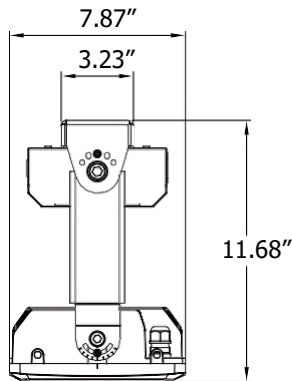

Housing

- Dimensions:
 - 280W: 7.87" (200mm) x 17.68" (449mm) x 11.68" (297mm)
 - 440W/560W: 11.68 (297mm) x 19.35 (491mm) x 16.5" (419mm)
- Material: Die-Cast Aluminum, Tempered Glass
- Weight: 24.25 lbs (BLT-280) / 48.5 lbs (BLT-440/560)

Current Consumption

Wattage	120V	277V
280W	2.57A	1.11A
440W	4.03A	1.75A
560W	5.13A	2.22A

*METEOR LIGHTING reserves the right to make changes to this product at any time without prior notice and such modification shall be effective immediately.

Bolt - Outdoor

Dimensions

280W

*METEOR LIGHTING reserves the right to make changes to this product at any time without prior notice and such modification shall be effective immediately.

Bolt - Outdoor

Dimensions

440W / 560W

*METEOR LIGHTING reserves the right to make changes to this product at any time without prior notice and such modification shall be effective immediately.

Bolt - Outdoor

Dimensions

Uplight Only & Downlight Only Stem - 2 ft / 4 ft