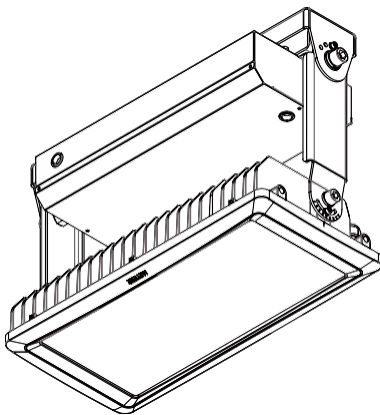

Bolt - Outdoor

Dimensions

280W

*METEOR LIGHTING reserves the right to make changes to this product at any time without prior notice and such modification shall be effective immediately.

Bolt - Outdoor

Dimensions