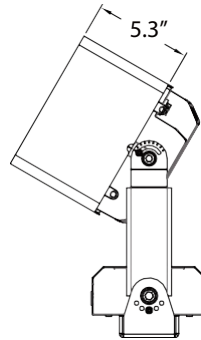

Accessory

Glare Shield Baffle

220W/280W