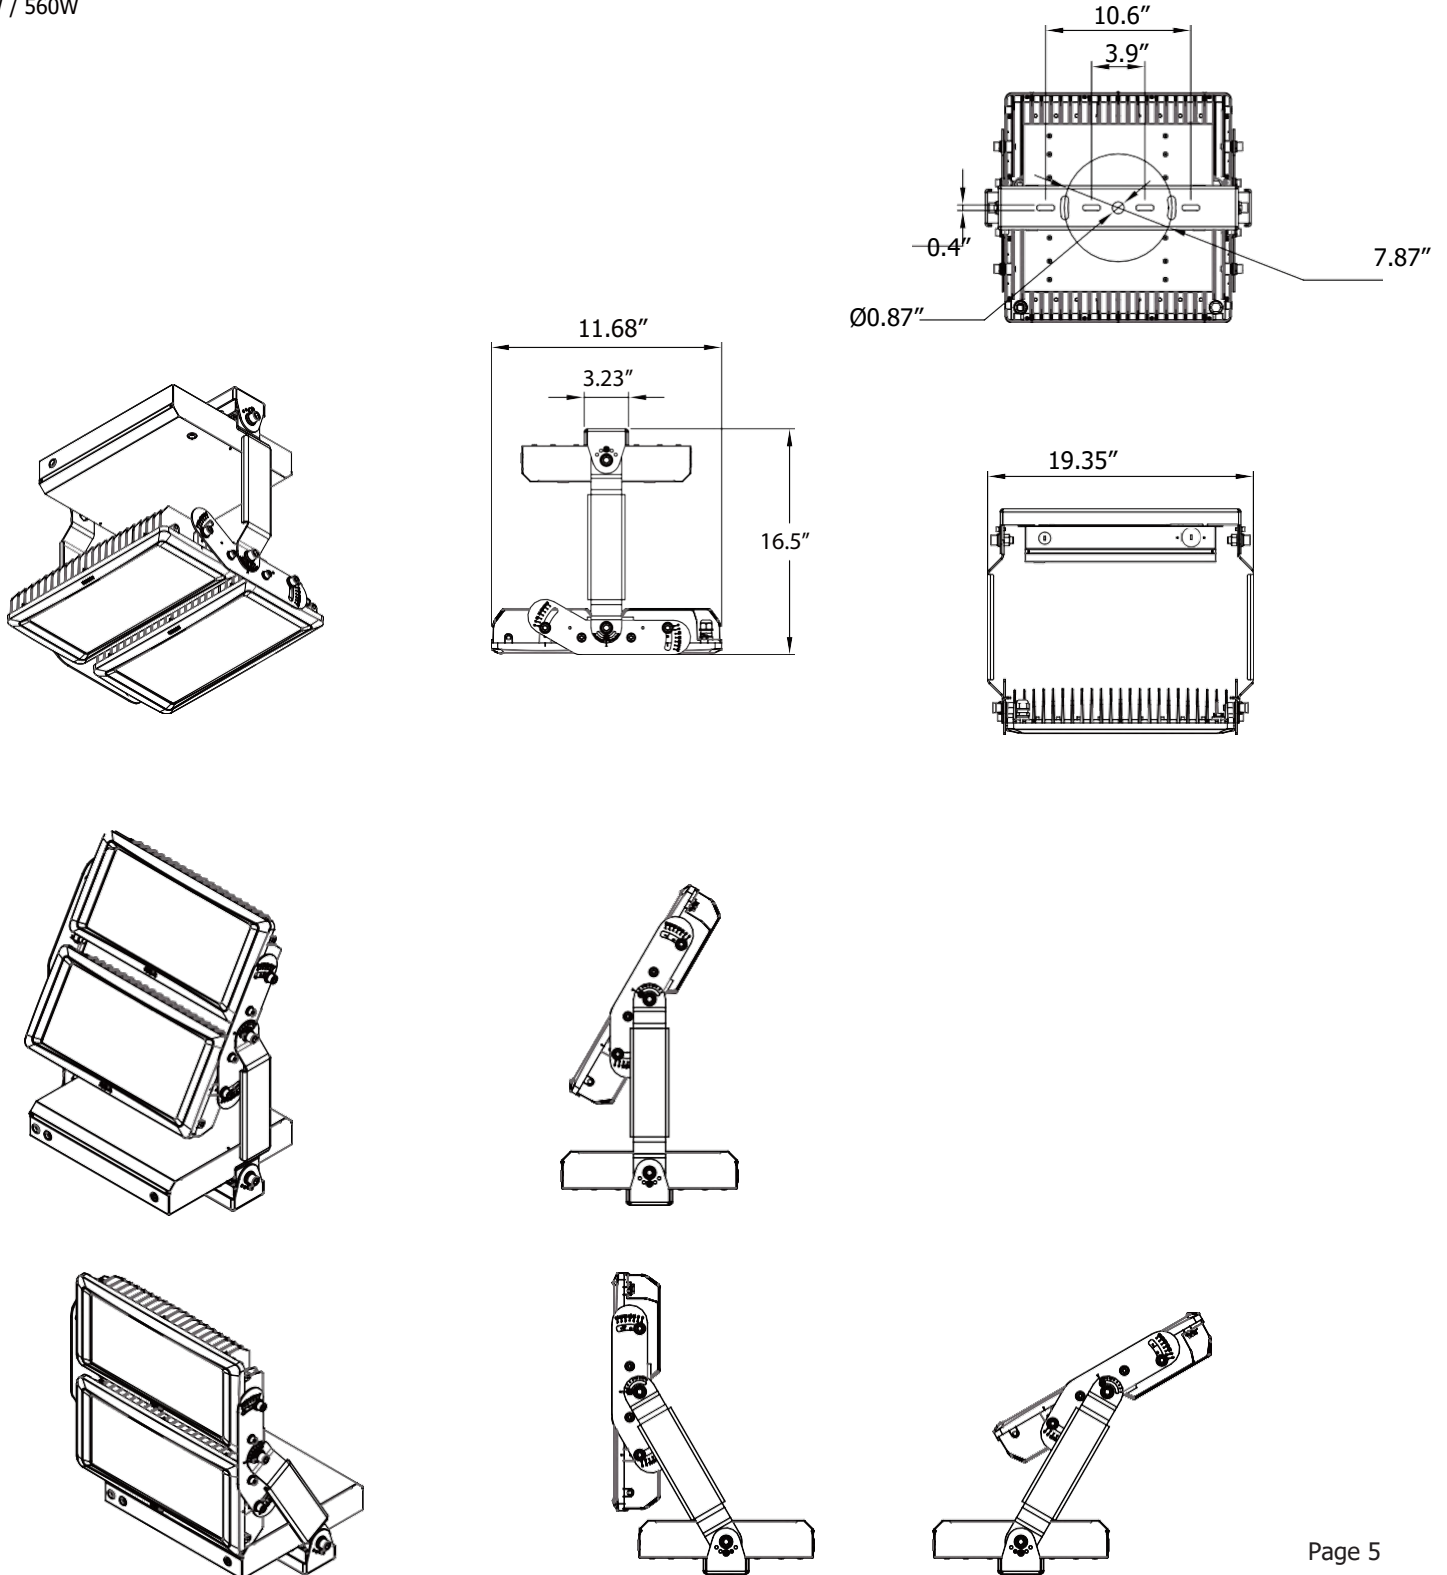

Bolt - Outdoor

Dimensions

280W

*METEOR LIGHTING reserves the right to make changes to this product at any time without prior notice and such modification shall be effective immediately.

Bolt - Outdoor

Dimensions

440W / 560W

*METEOR LIGHTING reserves the right to make changes to this product at any time without prior notice and such modification shall be effective immediately.

Bolt - Outdoor

Dimensions

Uplight Only & Downlight Only Stem - 2 ft / 4 ft

Bolt - Outdoor

Dimensions

Up/Down Stem - 2 ft / 4 ft

*METEOR LIGHTING reserves the right to make changes to this product at any time without prior notice and such modification shall be effective immediately.