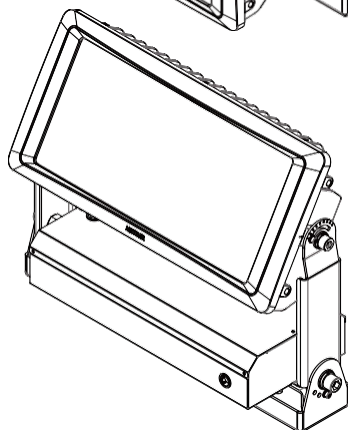

Bolt - Outdoor

Dimensions

280W

*METEOR LIGHTING reserves the right to make changes to this product at any time without prior notice and such modification shall be effective immediately.

Bolt - Outdoor

Dimensions