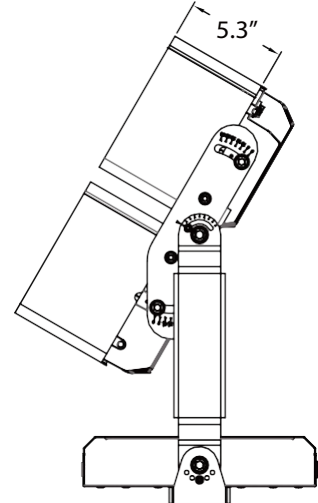

Bolt - Outdoor

Dimensions

280W

*METEOR LIGHTING reserves the right to make changes to this product at any time without prior notice and such modification shall be effective immediately.

Bolt - Outdoor

Dimensions

440W / 560W

*METEOR LIGHTING reserves the right to make changes to this product at any time without prior notice and such modification shall be effective immediately.

Bolt - Outdoor

Dimensions

Uplight Only & Downlight Only Stem - 2 ft / 4 ft

Bolt - Outdoor

Dimensions

Up/Down Stem - 2 ft / 4 ft

*METEOR LIGHTING reserves the right to make changes to this product at any time without prior notice and such modification shall be effective immediately.

Bolt - Outdoor

Accessory

Glare Shield Baffle

220W/280W

440W/560W

Glare Shield Visor

220W/280W

440W/560W