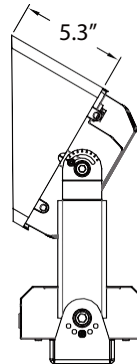

Glare Shield Visor

220W/280W