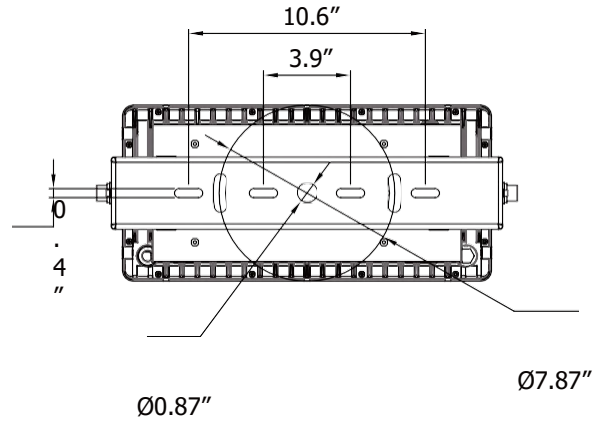

Housing

- Dimensions:
 - 280W: 7.87" (200mm) x 17.68" (449mm) x 11.68" (297mm)
 - 440W/560W: 11.68 (297mm) x 19.35 (491mm) x 16.5" (419mm)
- Material: Die-Cast Aluminum, Tempered Glass
- Weight: 24.25 lbs (BLT-280) / 48.5 lbs (BLT-440/560)

Bolt - Outdoor

Dimensions

280W

*METEOR LIGHTING reserves the right to make changes to this product at any time without prior notice and such modification shall be effective immediately.

Bolt - Outdoor

Dimensions