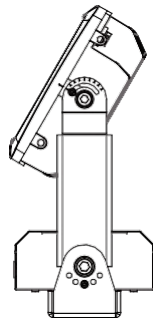

*METEOR LIGHTING reserves the right to make changes to this product at any time without prior notice and such modification shall be effective immediately.

Bolt - Outdoor

Delivered Lumens

Wattage	280W	440W	560W
CCT	Beam Angle: 15°		
5000K	36400 lm	53000 lm	68340 lm
4000K	32760 lm	47700 lm	61500 lm
* 3000K Tolerance ± 8%	30940 lm	45050 lm	58090 lm

Current Consumption

Wattage	120V	277V
280W	2.57A	1.11A
440W	4.03A	1.75A
560W	5.13A	2.22A

*METEOR LIGHTING reserves the right to make changes to this product at any time without prior notice and such modification shall be effective immediately.

Bolt - Outdoor

Dimensions

280W

*METEOR LIGHTING reserves the right to make changes to this product at any time without prior notice and such modification shall be effective immediately.

Bolt - Outdoor

Dimensions

440W / 560W

*METEOR LIGHTING reserves the right to make changes to this product at any time without prior notice and such modification shall be effective immediately.

Bolt - Outdoor

Dimensions

Uplight Only & Downlight Only Stem - 2 ft / 4 ft