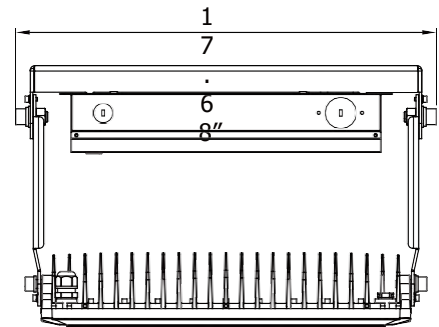

Bolt - Outdoor

Dimensions

280W

*METEOR LIGHTING reserves the right to make changes to this product at any time without prior notice and such modification shall be effective immediately.

Bolt - Outdoor

Dimensions