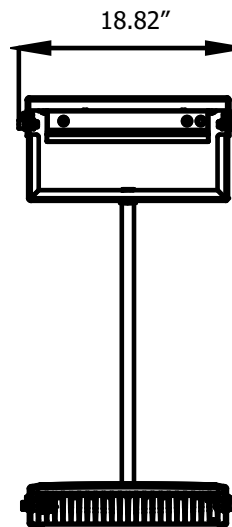

Housing

- Dimensions:
 - 280W: 7.87" (200mm) x 17.68" (449mm) x 11.68" (297mm)
 - 440W/560W: 11.68 (297mm) x 19.35 (491mm) x 16.5" (419mm)
- Material: Die-Cast Aluminum, Tempered Glass
- Weight: 24.25 lbs (BLT-280) / 48.5 lbs (BLT-440/560)

Bolt - Outdoor

Dimensions

280W

*METEOR LIGHTING reserves the right to make changes to this product at any time without prior notice and such modification shall be effective immediately.

Bolt - Outdoor

Dimensions

440W / 560W

*METEOR LIGHTING reserves the right to make changes to this product at any time without prior notice and such modification shall be effective immediately.

Bolt - Outdoor

Dimensions

Uplight Only & Downlight Only Stem - 2 ft / 4 ft

Bolt - Outdoor

Dimensions

Up/Down Stem - 2 ft / 4 ft

*METEOR LIGHTING reserves the right to make changes to this product at any time without prior notice and such modification shall be effective immediately.