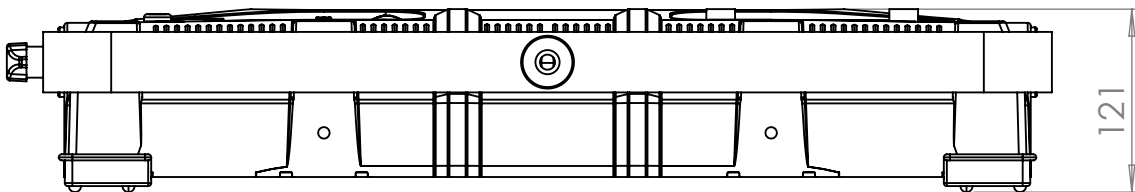

Technical Drawing

Lupo
Made in Italy

FRAMELIGHT

sales@framelight.com.au | framelight.com.au