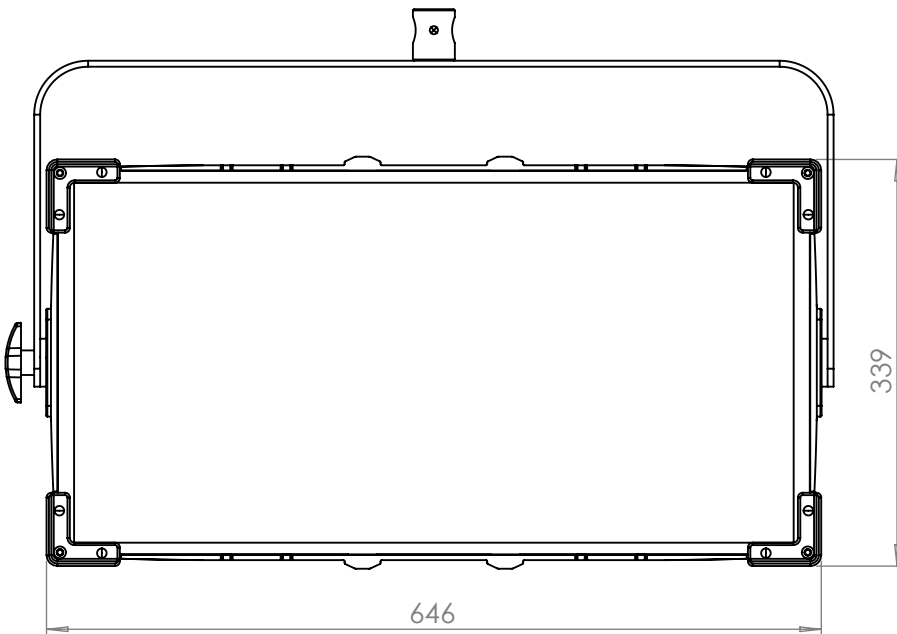

Technical Drawing

Lupo
Made in Italy

FRAMELIGHT

sales@framelight.com.au | framelight.com.au