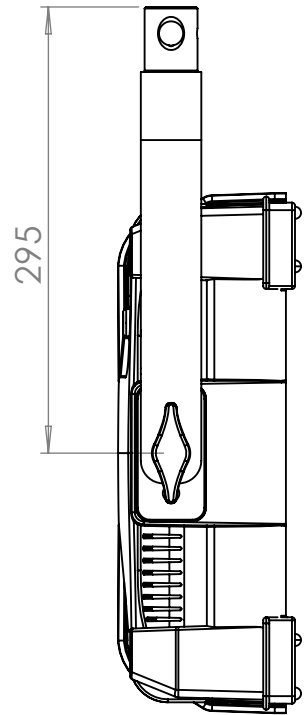

Technical Drawing

Lupo
Made in Italy

FRAMELIGHT

sales@framelight.com.au | framelight.com.au