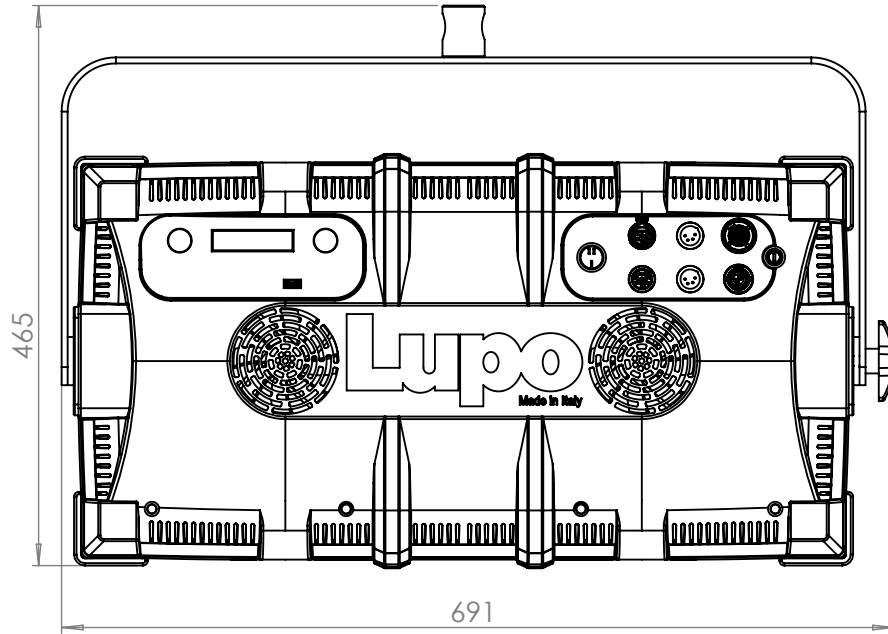

Technical Drawing

Lupo
Made in Italy

FRAMELIGHT

sales@framelight.com.au | framelight.com.au