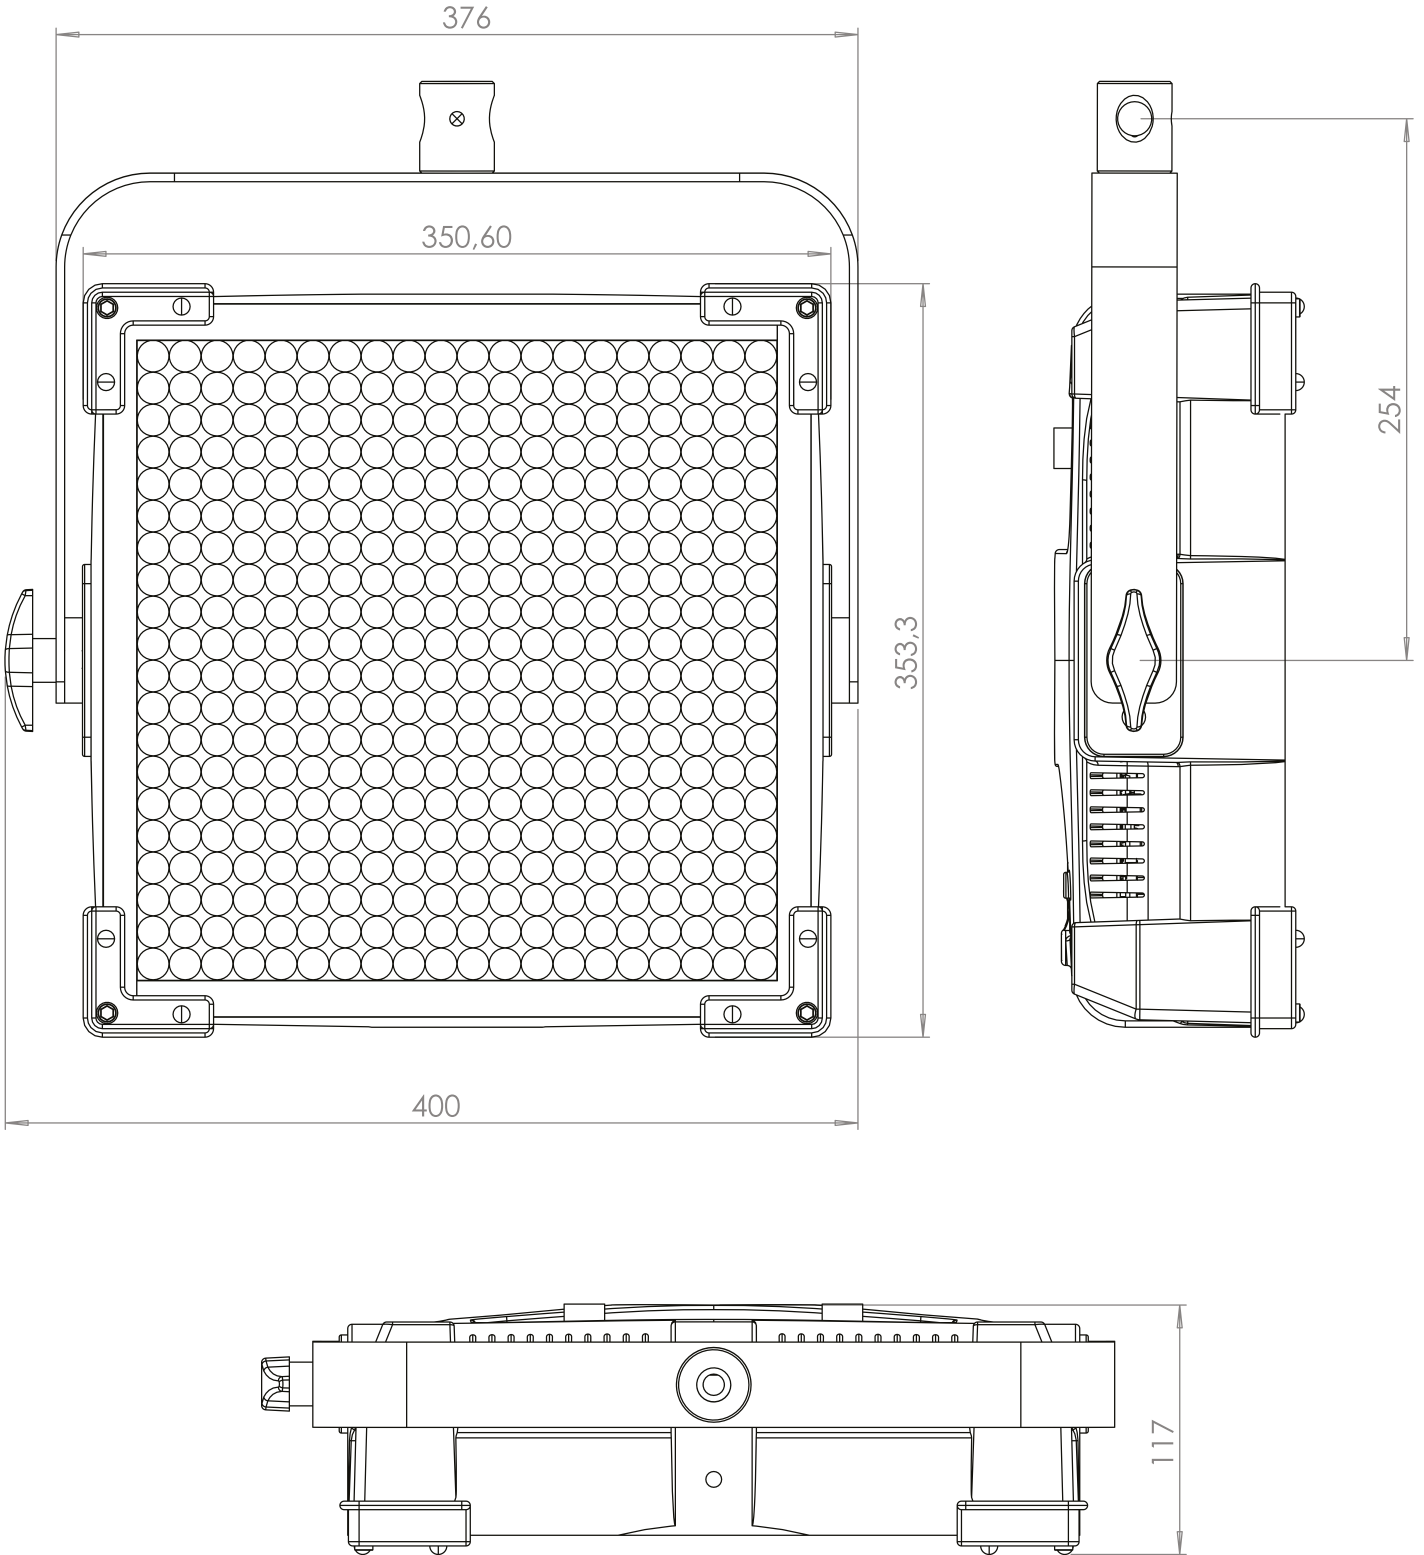

# Technical Data

Dimensions (cm)	350 x 353 x 117 mm
Dimensions (in)	13.7 x 13.8 x 4.6 in
Weight (kg)	4,9 Kg
Weight (lb)	10.8 lb
CRI (Colour Rendering Index)	95
TLCI (Television Lighting Consistency Index)	96
Estimated LED lifetime (L80)	50,000 hours
Dimmer 0 - 100	included
Dimming curves mode	Linear, Exponential, Logarithmic
DMX module	included
DMX (bit)	8 bit / 16 bit
Connection for 14.8 V battery with standard XLR 4 pin connector (pin 1: negative / pin 4: positive)	included
Standard XLR 5 pin connectors to DMX console	included
Watt consumption	220 W
Watt output (equivalent to tungsten)	2000 W
Firmware upgrades	through USB port
Colour temperature	2800 K - 10000 K
Voltage AC	90 V - 240 V
Voltage DC	14.8 V
Light beam	40°
Frequency (input)	50 / 60 Hz
Compliance	CE
Remote control	Bluetooth Long Range / DMX / RDM
Ambient temperature	Max: + 45°C / Min: - 10°C
Power factor	0.96

## **RGBW**

Mode for control of Red, Green, Blue and White independently.

---

# Technical Drawing