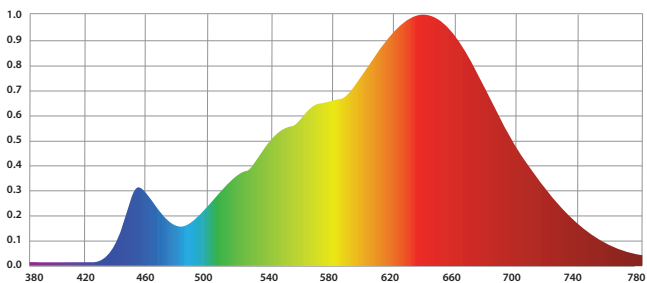

TUNGSTEN SPECTRAL GRAPH

DAYLITE SPECTRAL GRAPH