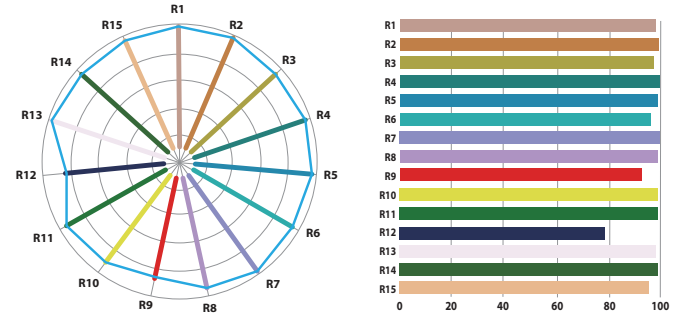

DAYLITE COLOR RENDERING INDEX