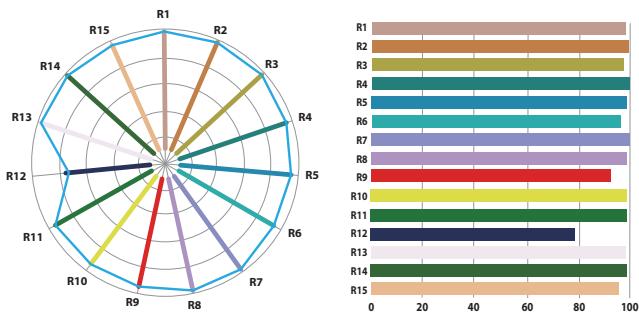

PHOTOMETRIC SPECIFICATIONS (IMPERIAL/METRIC)

CCT	CRI	TLCI	Lumens	fc @ 72 in.	fc @ 96 in.	fc @ 120 in.	fc @ 144 in.	fc @ 168 in.	fc @ 192 in.	fc @ 216 in.	fc @ 240 in.
2600~6200	95+	95+	20384	318	179	114	80	59	45	36	29

CCT	CRI	TLCI	Lumens	Lux @ 183 cm	Lux @ 244 cm	Lux @ 305 cm	Lux @ 366 cm	Lux @ 427 cm	Lux @ 488 cm	Lux @ 549 cm	Lux @ 610 cm
2600~6200	95+	95+	20384	3417	1922	1230	854	628	481	380	308

Measurements obtained using a LiteTile+ Plus 8 in vertical and horizontal positions connected to a LiteDimmer+ Plus AC400 DMX at full brightness under lab conditions.

BEAM SPREAD (IMPERIAL/METRIC)

Beam Size H x W (in.)	215 x 201	286 x 268	358 x 335	430 x 402	501 x 469	573 x 536	645 x 603	716 x 670
Distance (in.)	72	96	120	144	168	192	216	240

Beam Size H x W (cm)	546 x 510	728 x 681	909 x 851	1091 x 1021	1273 x 1191	1455 x 1361	1637 x 1531	1819 x 1701
Distance (cm)	183	244	305	366	427	488	549	610

Measurements obtained using a LiteTile+ Plus 8 in vertical and horizontal positions connected to a LiteDimmer+ Plus AC400 DMX at full brightness under lab conditions.

TUNGSTEN COLOR RENDERING INDEX