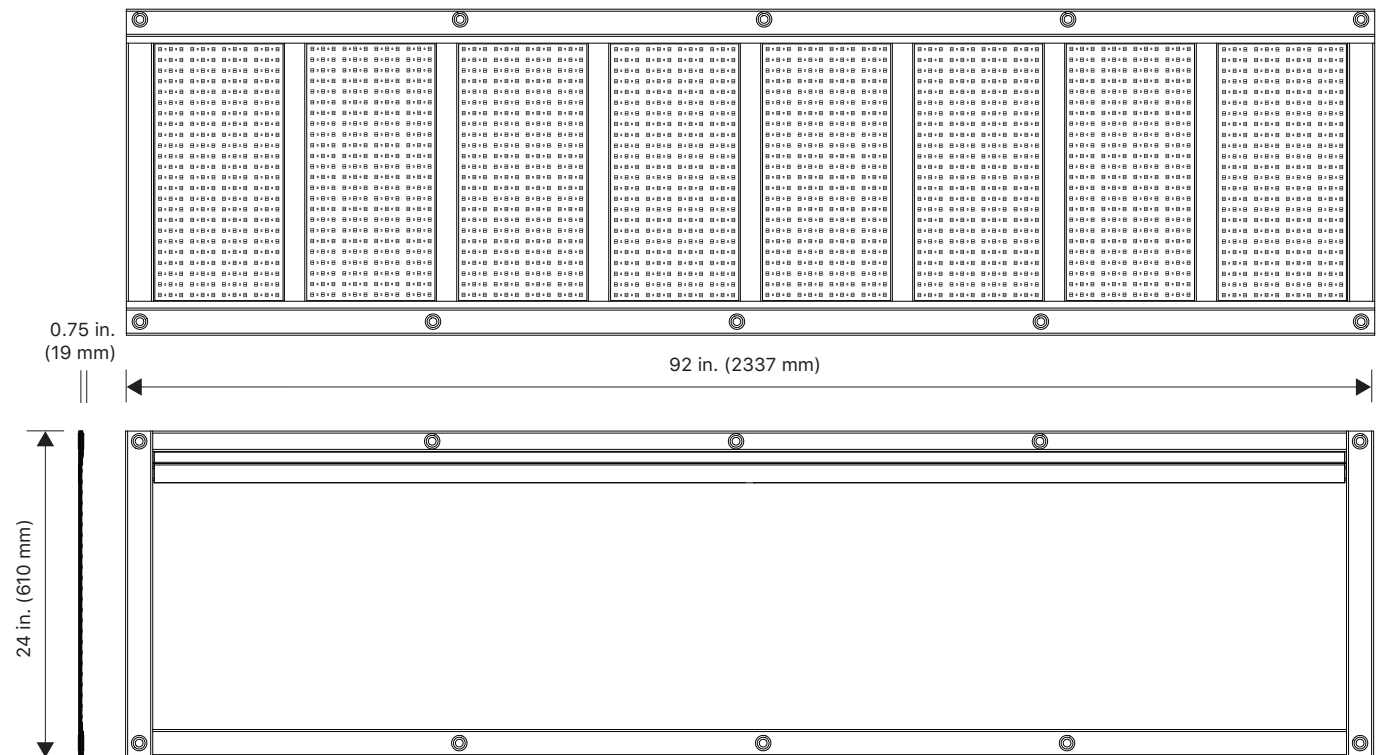

SPECIFICATIONS (IMPERIAL/METRIC)

POWER RATING	400W
INPUT VOLTAGE	24VDC
CURRENT DRAW.....	16.67A
LED QUANTITY	4608
DIMMING RANGE.....	0 to 100% continuous*
	<i>*When paired with a compatible LiteGear Dimmer</i>
MOUNTING	Velcro®-Lined Border (Front and Back)
	Large Eyelets for Sash Cord or Cable Ties
	Optional LiteBox Frame
AMBIENT TEMP. OPERATION	-10° to +50° C (14° to 122° F)
IP RATING.....	IP50

LITETILE MODEL

LiteTile+ Plus 8 (LT-PLUS-EIGHT-HY-TILE)

OPTIONAL ACCESSORIES

- LiteDimmer+ Plus AC400 DMX (LD-PLUS-AC400-DMX)
- PL7 Extension, 12' (CA-PL7-EXT-12)
- PL7 Extension, 24' (CA-PL7-EXT-24)
- LiteBox 2' x 8', 1" Deep (LTA-LITEBOX-2X8-BOX1)
- LiteBox 2' x 8', 6" Deep (LTA-LITEBOX-2X8-BOX6)
- LiteBox 4' x 8', 1" Deep (LTA-LITEBOX-4X8-BOX1)
- LiteBox 4' x 8', 6" Deep (LTA-LITEBOX-4X8-BOX6)

Height		Width		Depth		Weight	
(in.)	(mm)	(in.)	(mm)	(in.)	(mm)	(lb)	(kg)
24	610	92	2337	0.75	19	7.6	3.5

WARNING: DO NOT OPERATE FIXTURE WHILE FOLDED

sales@framelight.com.au | framelight.com.au