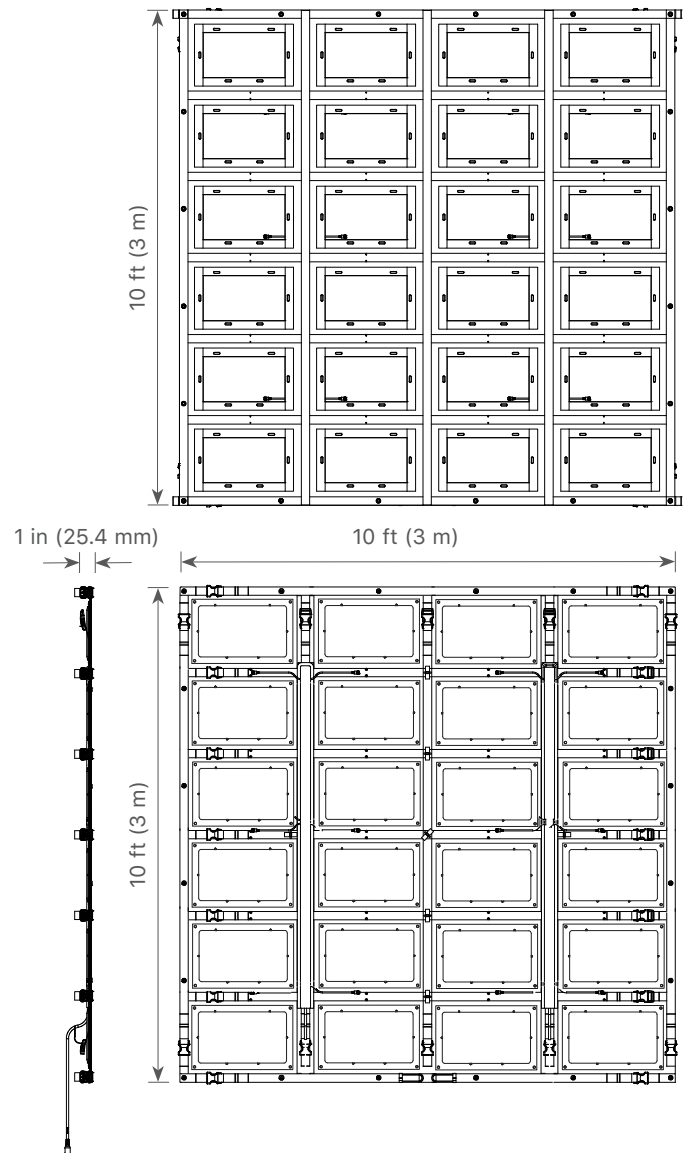

SPECIFICATIONS

Product Name: Auroris X

Item Number: AUR-SPECTRUM-X-HEAD

Model: 295-1

Beam Angle: 120° HPA

Input Voltage: 48VDC

Input Current: 1.04A per module (contains 24 modules)

LE Wattage: 50W Nominal per module (contains 24 modules)

Total Power: 1,200W Nominal (1,450W Maximum)

Color Temperature Range: 2,000K to 11,000K

Tint Control: Full plus and minus green adjustment

Dimming Range: 0 to 100% Continuous (When paired with a compatible LiteGear Dimmer)

Colored Light: 6-color, wide gamut hue and saturation control

Estimated LED Lifetime: 50,000 hrs

Power & Data Connector: 28-Pin Connection

Pixels: 24 individual large format pixels

IP Rating: IP20

Max Operating Temp: 122°F (50°C)

Weight: 114 lbs (51.8 kg)

Color Rendition: CRI Average: ≥ 95

TLCI Average: ≥ 95

Total LED Quantity: 31,104

Dimensions: Height: 10 ft (3 m)

Width: 10 ft (3 m)

Depth: 1 in (25.4 mm)

Mounting: (24) 2 inch Wide Polypropalene Heavy Weight Straps, with Heavy Duty Plastic Buckles

(20) #4 Gromets on perimeter of fixture as an alternate mounting method

Certifications: ETL, CE, UKCA, FCC