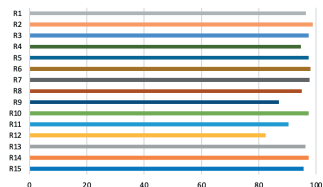

DAYLITE COLOR INDEX

ACCESSORIES

Truss

AURA-TRUSS-LADDER-3M	Auroris Ladder Truss, 10 ft (3 m)
AURA-TRUSS-CORNER	Auroris Truss Corner
AURA-TRUSS-DIE-CONN-SET	Auroris Truss Corner Die Connector Only (4 pieces)
AURA-TRUSS-EYEBOLT	Auroris Truss Eyebolt

Diffusion

AURA-DIFF-SKIRT-FULL-3X3M	Auroris X Diffusion & Skirt-Full, 10 ft x 10 ft, (3 m x 3 m)
AURA-DIFF-SKIRT-HALF-3X3M	Auroris X Diffusion & Skirt-1/2 Grid, 10 ft x 10 ft, (3 m x 3 m)
AURA-DIFF-SKIRT-QTR-3X3M	Auroris X Diffusion & Skirt-1/4 Grid, 10 ft x 10 ft, (3 m x 3 m)

Teaser

AURA-TEASER-3M-1M	Auroris Teaser, 10 ft x 3 ft (3 m x 1 m)

Grids

AURA-X-SNAPGRID60	Auroris X SnapGrid, 60 Degree

Dimmer

LD-SPECTRUM-AC600	LiteDimmer Spectrum AC600

Cable

CA-28PIN-EXT-4M	28-Pin Header Cable, 13 ft (4 m)
CA-28PIN-EXT-7.5M	28-Pin Header Cable, 25 ft (7.5 m)
CA-28PIN-EXT-15M	28-Pin Header Cable, 50 ft (15 m)
CA-28PIN-EXT-30M	28-Pin Header Cable, 100 ft (30 m)

Case

AURA-CASE-1SYS	Auroris Travel Case, 1 system

Safety and Protection

AURA-SAFETY-30IN-0.125IN	Safety Cable with Spring Hook, 30 in long, 1/8 in Dia.
AURA-X-BAG	Auroris Travel Case, 1 system
AURA-TARP-3x3M	Auroris Ground Setup Tarp, 12 ft x 12 ft (3.7 m x 3.7 m)