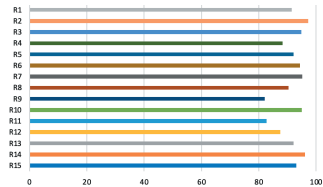

TUNGSTEN COLOR INDEX