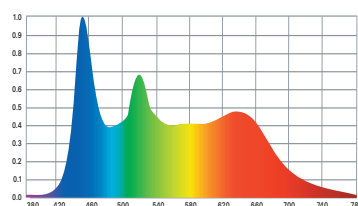

DAYLITE SPECTRAL GRAPH