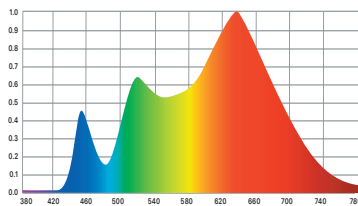

TUNGSTEN SPECTRAL GRAPH