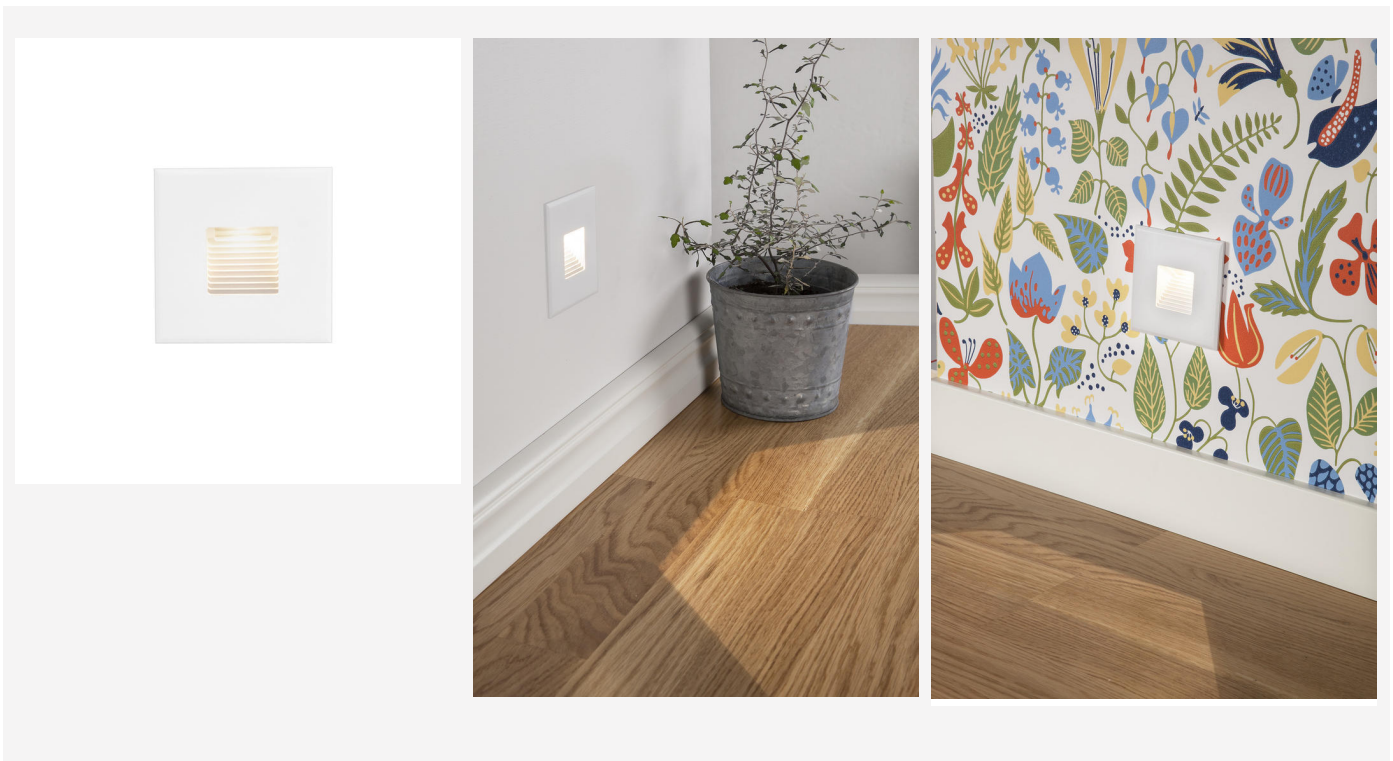

OPERATION AND CONNECTION

Driver Model:	Constant Current
Connection (type):	Cable
Strain Relief:	Yes
Constant Current (mA):	700
Dimmable:	Yes

COLOR AND MATERIAL

Material:	Aluminium
Color:	White
Color Code (RAL):	9016

MEASUREMENT AND INSTALLATION

Operation Environment:	Indoor / damp locations
IP Degree of Protection:	21
Installation:	Built-in
Mounting Installation:	Screw Mounting
Ceiling Thickness Interval (mm):	3
Fire Safety Marks:	Not in insulation without protection cover
Approval Marks:	CE
Width (mm):	85
Height (mm):	85
Weight (kg):	0,13
Min. Built-in (mm):	Ø67x40
Height Recessed Part (mm):	33
Height Exterior Part (mm):	3