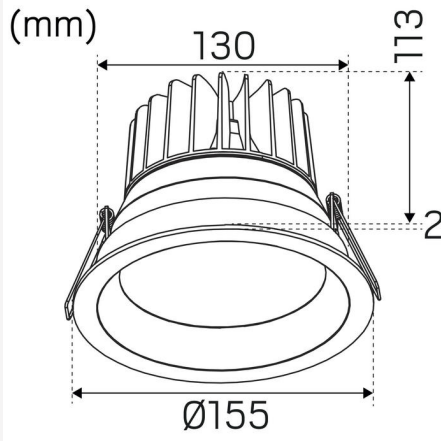

OPERATION AND CONNECTION

Driver Included:	Yes
Driver Model:	Constant Current
Driver Type:	Stand Alone
Connection (type):	Quick Terminal
Connection (mm ²):	5x0,75-2,5
Through Wiring:	Yes
Strain Relief:	Yes
Power Factor λ :	0,95
Operating Temperature:	-20...+50
Max. Tc (°C):	85
Dimmable:	Yes
Type of Dimming:	DALI
Fuse B10 (pcs):	15
Fuse B16 (pcs):	24
Fuse C10 (pcs):	15
Fuse C16 (pcs):	24

COLOR AND MATERIAL

Material:	Aluminium
Color:	Grey
Color Code (RAL):	7042

MEASUREMENT AND INSTALLATION

Operation Environment:	Indoor / wet locations, Outdoor
IP Degree of Protection:	54
Installation:	Built-in
Mounting Installation:	Mounting Spring
Ceiling Thickness Interval (mm):	5-45
Fire Safety Marks:	Not in insulation without protection cover
Approval Marks:	CE, SELV
Protection Class:	II
Height (mm):	115
Diameter (mm):	155
Weight (kg):	0,94
Min. Built-in (mm):	250x250x140
Min. Air Volume (cm ³):	8750
Height Recessed Part (mm):	112
Height Exterior Part (mm):	3
Min. Built-in (Ø mm):	130
Max. Built-in (Ø mm):	142