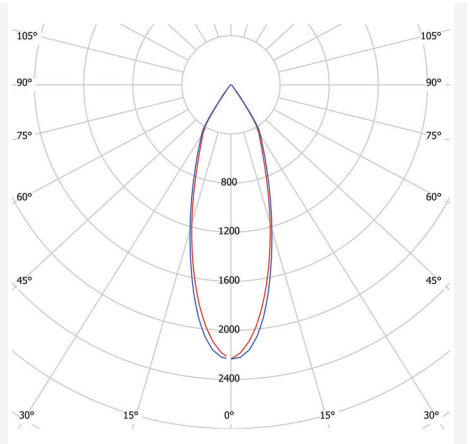

COLOR AND MATERIAL

Material:	Aluminium
Color:	Grey
Color Code (RAL):	7042

MEASUREMENT AND INSTALLATION

Operation Environment:	Indoor / wet locations, Outdoor
IP Degree of Protection:	54
Installation:	Built-in
Mounting Installation:	Mounting Spring
Ceiling Thickness Interval (mm):	5-45
Fire Safety Marks:	Not in insulation without protection cover
Approval Marks:	CE, SELV
Protection Class:	II
Height (mm):	115
Diameter (mm):	155
Weight (kg):	0,94
Min. Built-in (mm):	250x250x140
Min. Air Volume (cm ³):	8750
Height Recessed Part (mm):	112
Height Exterior Part (mm):	3
Min. Built-in (Ø mm):	130
Max. Built-in (Ø mm):	142