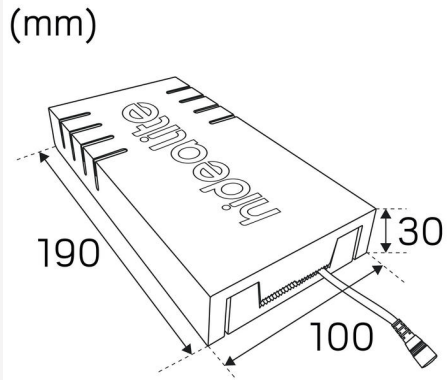

OPERATION AND CONNECTION

Driver Included:	Yes
Driver Model:	Constant Current
Driver Type:	Stand Alone
Connection (type):	Quick Terminal
Connection (mm ²):	5x0,75-2,5
Through Wiring:	Yes
Strain Relief:	Yes
Power Factor λ :	0,95
Operating Temperature:	-20...+50
Max. Tc (°C):	85
Dimmable:	Yes
Type of Dimming:	DALI
Fuse B10 (pcs):	15
Fuse B16 (pcs):	24
Fuse C10 (pcs):	15
Fuse C16 (pcs):	24

COLOR AND MATERIAL

Material:	Aluminium
Color:	Grey
Color Code (RAL):	7042

MEASUREMENT AND INSTALLATION

Operation Environment:	Indoor / wet locations, Outdoor
IP Degree of Protection:	54
Installation:	Built-in
Mounting Installation:	Mounting Spring
Ceiling Thickness Interval (mm):	5-45
Fire Safety Marks:	Not in insulation without protection cover
Approval Marks:	CE, SELV
Protection Class:	II
Height (mm):	115
Diameter (mm):	155
Weight (kg):	0,94
Min. Built-in (mm):	250x250x140
Min. Air Volume (cm ³):	8750
Height Recessed Part (mm):	112
Height Exterior Part (mm):	3
Min. Built-in (Ø mm):	130
Max. Built-in (Ø mm):	142