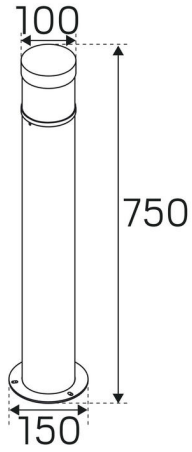

This LED luminaire contains built-in LED lamps.

The lamps cannot be changed in the luminaire.

hidealite Milo Pillar

874/2012

A+
A+
A
B
C
D
E

LED